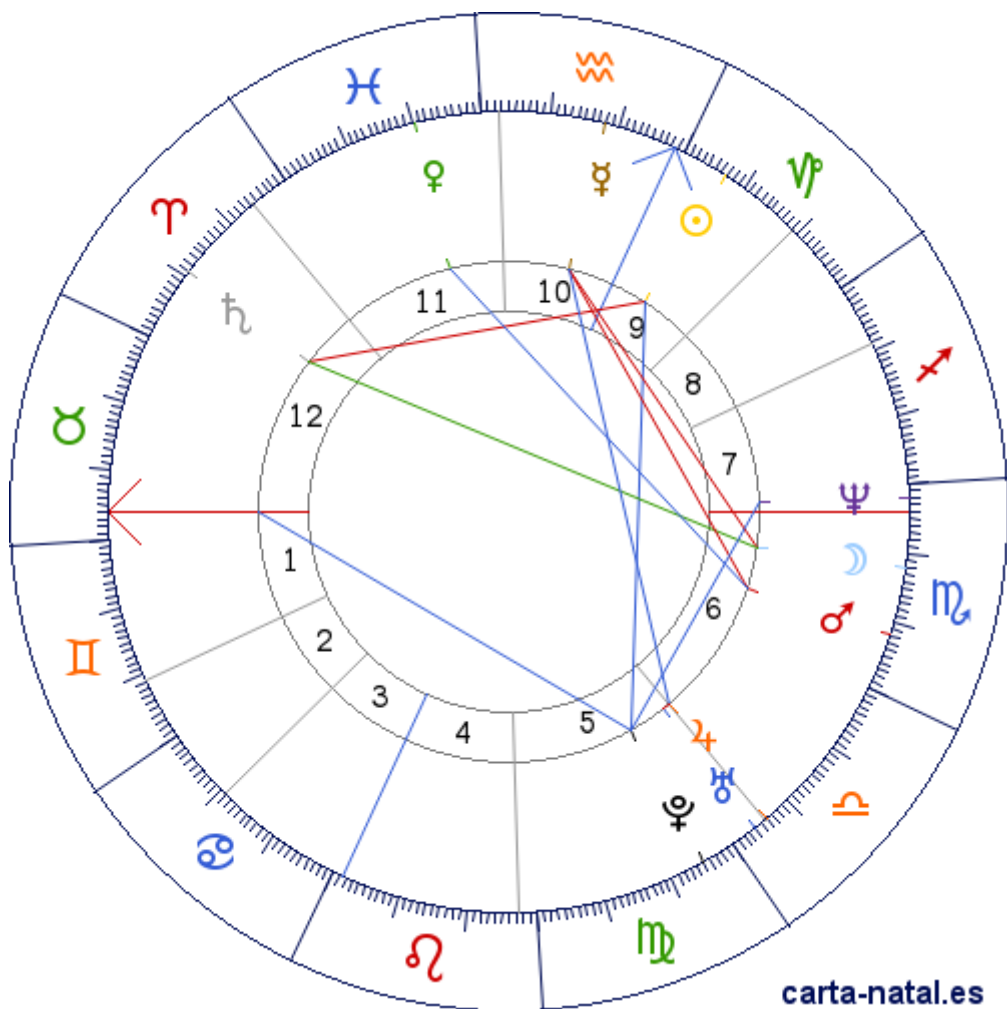

Carta natal

Stefania Belmondo

13/01/1969 13:15:00 (CET)
13/01/1969 12:15:00 UT

44:18:32N 07:10:34E

Tropical/geocéntrico
Carta eclíptica
Casas: Placidus

ARMC: 303°43'30.4662"

carta-natal.es

Generalidades

Casas (Placidus)

| | | |
|-----------|---|-----------|
| C 1 (AC) | ♈ | 25°59'21" |
| C 2 | ♉ | 20°57'32" |
| C 3 | ♊ | 10°55'36" |
| C 4 | ♋ | 01°29'05" |
| C 5 | ♌ | 27°24'12" |
| C 6 | ♍ | 05°39'06" |
| C 7 | ♎ | 25°59'21" |
| C 8 | ♏ | 20°57'32" |
| C 9 | ♐ | 10°55'36" |
| C 10 (MC) | ♑ | 01°29'05" |
| C 11 | ♒ | 27°24'12" |
| C 12 | ♓ | 05°39'06" |

Planetas

| | | | |
|---|---|------------|-------|
| ☉ | ♐ | 23°09'00" | 9 |
| ☾ | ♎ | 17°55'57" | 6 |
| ☿ | ♊ | 12°03'44" | 10 |
| ♀ | ♊ | 09°36'38" | 11 |
| ♂ | ♎ | 08°11'51" | 6 |
| ♃ | ♋ | 05°58'41" | 6 |
| ♄ | ♋ | 19°10'52" | 12 |
| ♅ | ♋ | 03°59'45"E | 5 » 6 |
| ♆ | ♎ | 28°07'05" | 7 |
| ♇ | ♎ | 25°01'58"R | 5 |

Aspectos

| | | | |
|---|------|----|-----------|
| ☉ | 90° | ♄ | 3.97° (S) |
| ☉ | 120° | ♀ | 1.88° (A) |
| ☾ | 90° | ♀ | 5.87° (S) |
| ☾ | 150° | ♄ | 1.25° (A) |
| ♀ | 90° | ♂ | 3.86° (S) |
| ♀ | 120° | ♃ | 6.08° (S) |
| ♀ | 120° | ♂ | 1.41° (S) |
| ♃ | 0° | ♅ | 1.98° (S) |
| ♆ | 60° | ♀ | 3.09° (S) |
| ♀ | 120° | AC | 0.96° (S) |