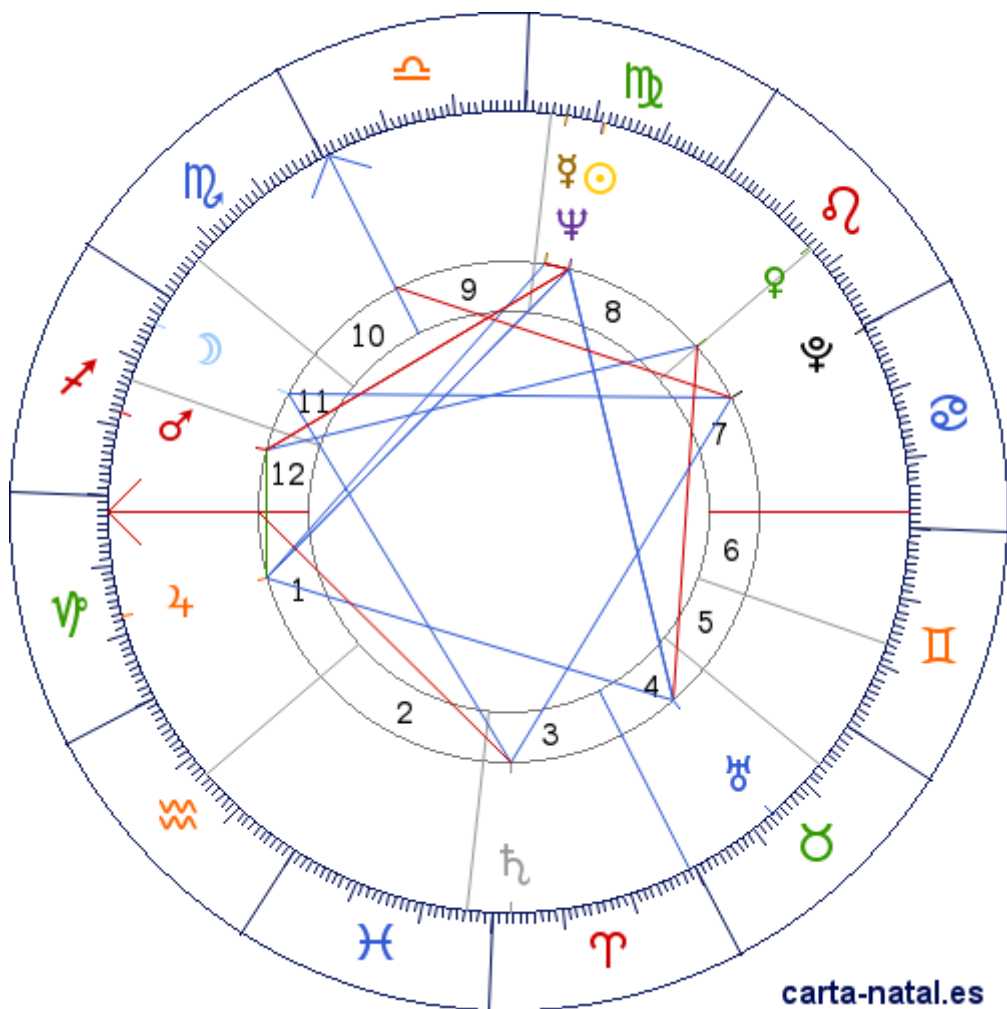

Carta natal

Paola de Bélgica

11/09/1937 14:46:00 (CET)

11/09/1937 13:46:00 UT

43:50:37N 10:30:21E

Tropical/geocéntrico

Carta eclíptica

Casas: Placidus

ARMC: 207°09'58.7664"

carta-natal.es

Generalidades

Casas (Placidus)

| | | |
|-----------|---|-----------|
| C 1 (AC) | ♍ | 02°21'50" |
| C 2 | ♌ | 13°28'24" |
| C 3 | ♈ | 26°24'51" |
| C 4 | ♇ | 29°13'18" |
| C 5 | ♊ | 23°16'28" |
| C 6 | ♋ | 13°04'01" |
| C 7 | ♌ | 02°21'50" |
| C 8 | ♍ | 13°28'24" |
| C 9 | ♎ | 26°24'51" |
| C 10 (MC) | ♏ | 29°13'18" |
| C 11 | ♐ | 23°16'28" |
| C 12 | ♑ | 13°04'01" |

Planetas

| | | | |
|---|---|--------------------|-------|
| ☉ | ♎ | 18°23'38" | 8 |
| ☾ | ♑ | 04°19'27" | 11 |
| ☿ | ♎ | 24°06'17" <u>R</u> | 8 » 9 |
| ♀ | ♏ | 13°40'37" | 8 |
| ♂ | ♑ | 17°58'15" | 12 |
| ♃ | ♍ | 17°29'25" <u>E</u> | 1 |
| ♅ | ♇ | 02°44'53" <u>R</u> | 3 |
| ♁ | ♊ | 13°28'34" <u>R</u> | 4 |
| ♄ | ♎ | 18°41'17" | 8 |
| ♆ | ♌ | 29°36'24" | 7 |

Aspectos

| | | | |
|---|------|---|-----------|
| ☉ | 0° | ♀ | 5.71° (A) |
| ☉ | 90° | ♂ | 0.42° (S) |
| ☉ | 120° | ♃ | 0.9° (S) |
| ☉ | 120° | ♁ | 4.92° (S) |
| ☉ | 0° | ♄ | 0.29° (A) |
| ☾ | 120° | ♅ | 1.58° (S) |
| ☾ | 120° | ♀ | 4.72° (S) |
| ♀ | 120° | ♃ | 6.61° (A) |
| ♀ | 0° | ♄ | 5.42° (A) |
| ♀ | 120° | ♂ | 4.29° (A) |
| ♀ | 90° | ♁ | 0.2° (S) |
| ♂ | 30° | ♃ | 0.48° (S) |
| ♂ | 90° | ♄ | 0.72° (A) |
| ♃ | 120° | ♁ | 4.01° (S) |
| ♃ | 120° | ♄ | 1.2° (S) |