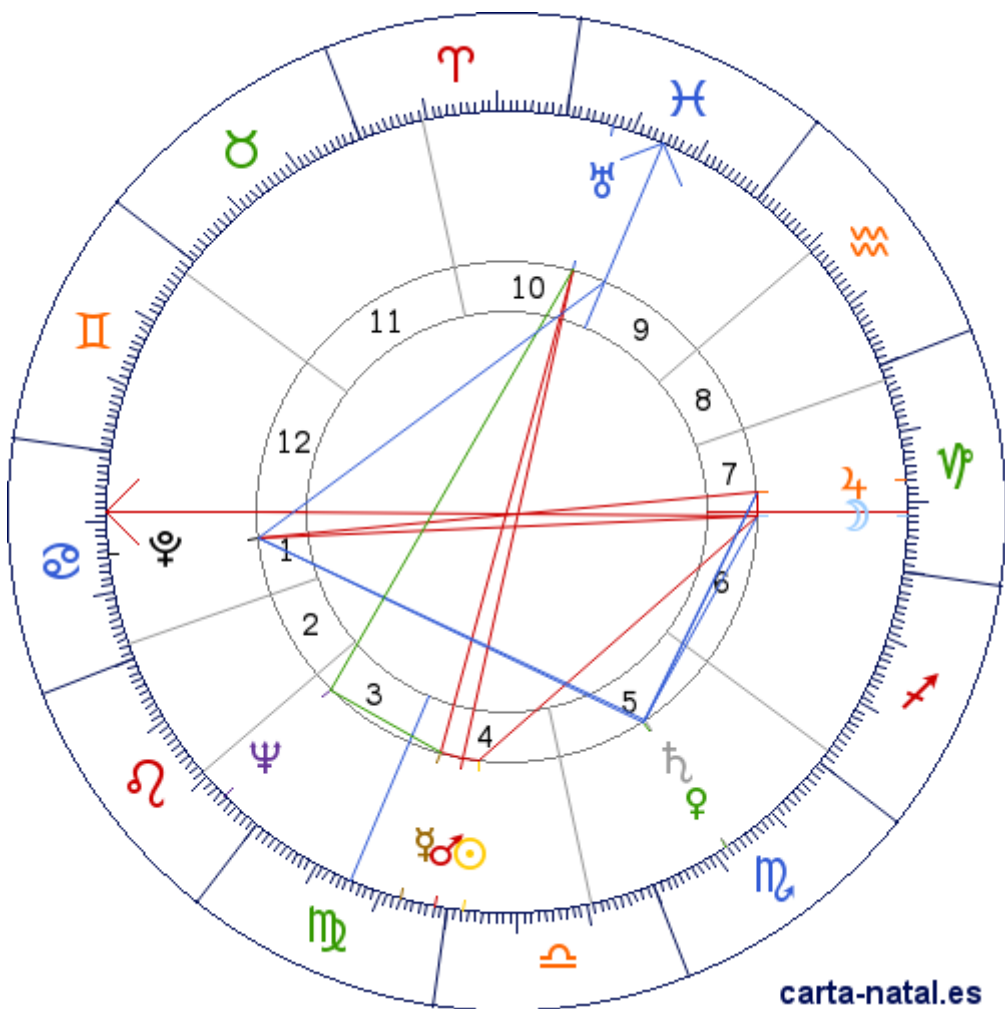

Carta natal

Silvana Pampanini

25/09/1925 23:00:00 (CET)

25/09/1925 22:00:00 UT

41:53:41N 12:29:02E

Tropical/geocéntrico

Carta eclíptica

Casas: Placidus

ARMC: 346°40'52.1922"

carta-natal.es

Generalidades

Casas (Placidus)

| | | |
|-----------|---|-----------|
| C 1 (AC) | ♈ | 08°30'38" |
| C 2 | ♈ | 27°44'55" |
| C 3 | ♉ | 18°56'20" |
| C 4 | ♊ | 15°31'51" |
| C 5 | ♋ | 20°42'09" |
| C 6 | ♌ | 01°52'46" |
| C 7 | ♍ | 08°30'38" |
| C 8 | ♍ | 27°44'55" |
| C 9 | ♎ | 18°56'20" |
| C 10 (MC) | ♏ | 15°31'51" |
| C 11 | ♐ | 20°42'09" |
| C 12 | ♑ | 01°52'46" |

Planetas

| | | | |
|---|---|------------|-------|
| ☉ | ♈ | 02°17'54" | 4 |
| ☾ | ♉ | 07°49'09" | 6 » 7 |
| ☿ | ♊ | 23°00'08" | 4 |
| ♀ | ♋ | 11°38'33" | 5 |
| ♂ | ♌ | 28°08'35" | 4 |
| ♃ | ♍ | 13°07'26" | 7 |
| ♅ | ♎ | 11°53'50" | 5 |
| ♁ | ♏ | 23°07'55"R | 10 |
| ♆ | ♐ | 23°45'11" | 3 |
| ♇ | ♑ | 14°39'54" | 1 |

Aspectos

| | | | |
|---|------|----|-----------|
| ☉ | 90° | ☾ | 5.52° (S) |
| ☉ | 0° | ♂ | 4.16° (S) |
| ☾ | 60° | ♀ | 3.82° (A) |
| ☾ | 0° | ♃ | 5.3° (A) |
| ☾ | 180° | ♀ | 6.85° (A) |
| ☾ | 180° | AC | 0.69° (S) |
| ♀ | 0° | ♂ | 5.14° (A) |
| ♀ | 180° | ♁ | 0.13° (A) |
| ♀ | 30° | ♆ | 0.75° (A) |
| ♀ | 60° | ♃ | 1.48° (A) |
| ♀ | 0° | ♅ | 0.25° (A) |
| ♀ | 120° | ♀ | 3.02° (A) |
| ♂ | 180° | ♁ | 5.01° (S) |
| ♃ | 60° | ♅ | 1.23° (A) |
| ♃ | 180° | ♀ | 1.54° (A) |