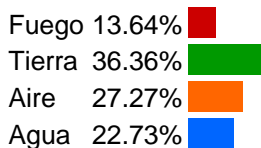

Generalidades

Casas (Placidus)

C 1 (AC)	♍	03°59'18"
C 2	♎	11°39'38"
C 3	♏	21°28'04"
C 4	♐	24°49'51"
C 5	♑	20°48'53"
C 6	♒	12°40'13"
C 7	♓	03°59'18"
C 8	♈	11°39'38"
C 9	♉	21°28'04"
C 10 (MC)	♊	24°49'51"
C 11	♋	20°48'53"
C 12	♌	12°40'13"

Planetas

♁	♋	23°26'19"	1
☾	♌	15°54'43"	7
☿	♋	15°58'43"	1
♀	♌	21°58'53"	12
♂	♌	07°15'01"R	7
♃	♌	01°54'52"R	5
♄	♌	22°52'03"	9 » 10
♅	♎	24°43'17"	2
♆	♎	00°59'40"	1
♇	♌	11°50'53"	3

Aspectos

♁	180°	☾	7.53° (A)
♁	0°	♀	7.46° (A)
♁	90°	♄	0.57° (S)
♁	0°	♅	7.56° (A)
☾	180°	♀	0.07° (A)
☾	90°	♅	4.06° (S)
♀	90°	♅	4.13° (S)
♀	60°	♄	0.89° (A)
♀	60°	♅	2.74° (A)
♂	90°	♅	4.6° (S)
♃	120°	♅	0.92° (A)
♄	120°	♅	1.85° (S)
♄	0°	MC	1.96° (S)
♅	120°	MC	0.11° (S)