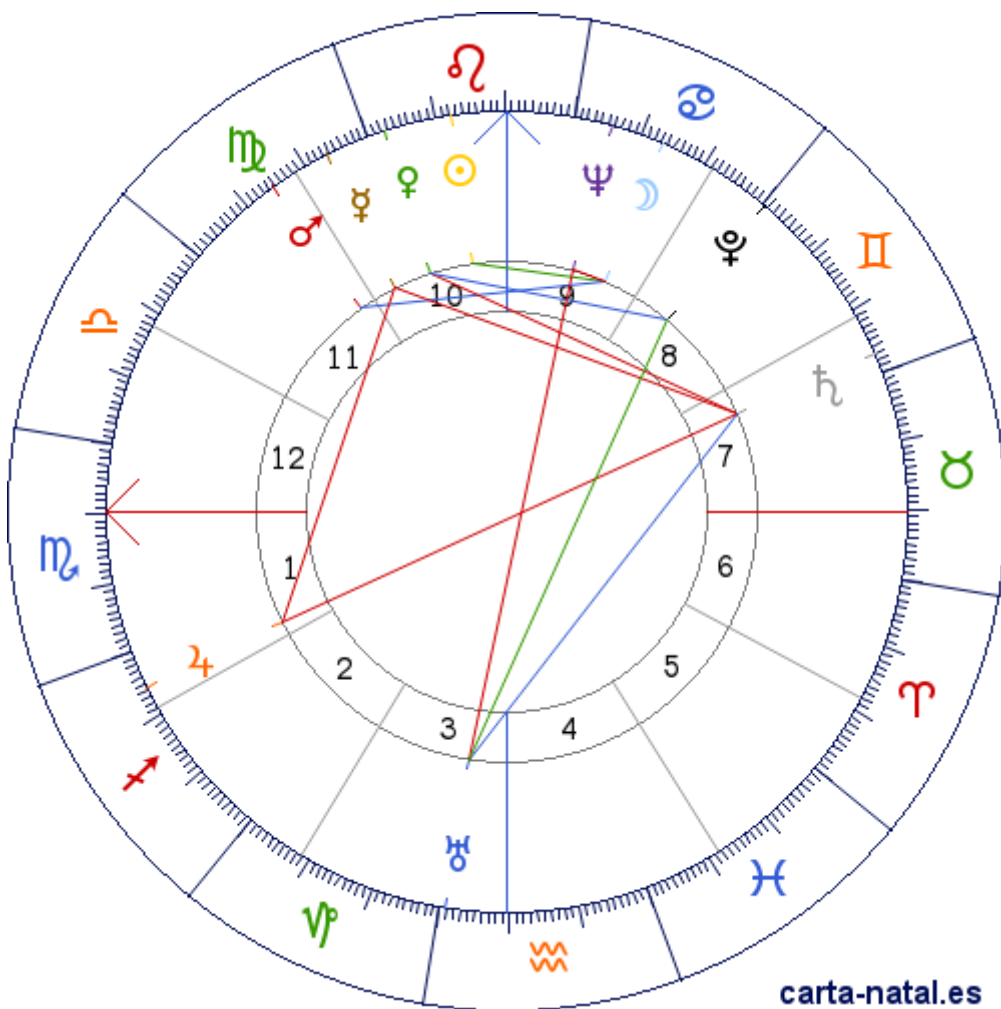

Carta natal

Félix Franco-Oppenheimer

10/08/1912 12:00:00 (AST)

10/08/1912 16:00:00 UT

18:00:40N 66:36:51W

Tropical/geocéntrico

Carta eclíptica

Casas: Placidus

ARMC: 132°08'47.28984"

carta-natal.es

Generalidades

Fuego 36.36%

Tierra 18.18%

Aire 13.64%

Agua 31.82%

Cardinal 18.18%

♆ ♏ 24°25'26" 9

♇ ♉ 29°36'45" 8

Aspectos

☉ 30° ☾ 0.86° (A)

☾ 60° ♂ 1.44° (S)

☾ 0° ♀ 7.67° (A)

♀ 90° ♃ 0.74° (A)

♀ 90° ♄ 3.46° (A)