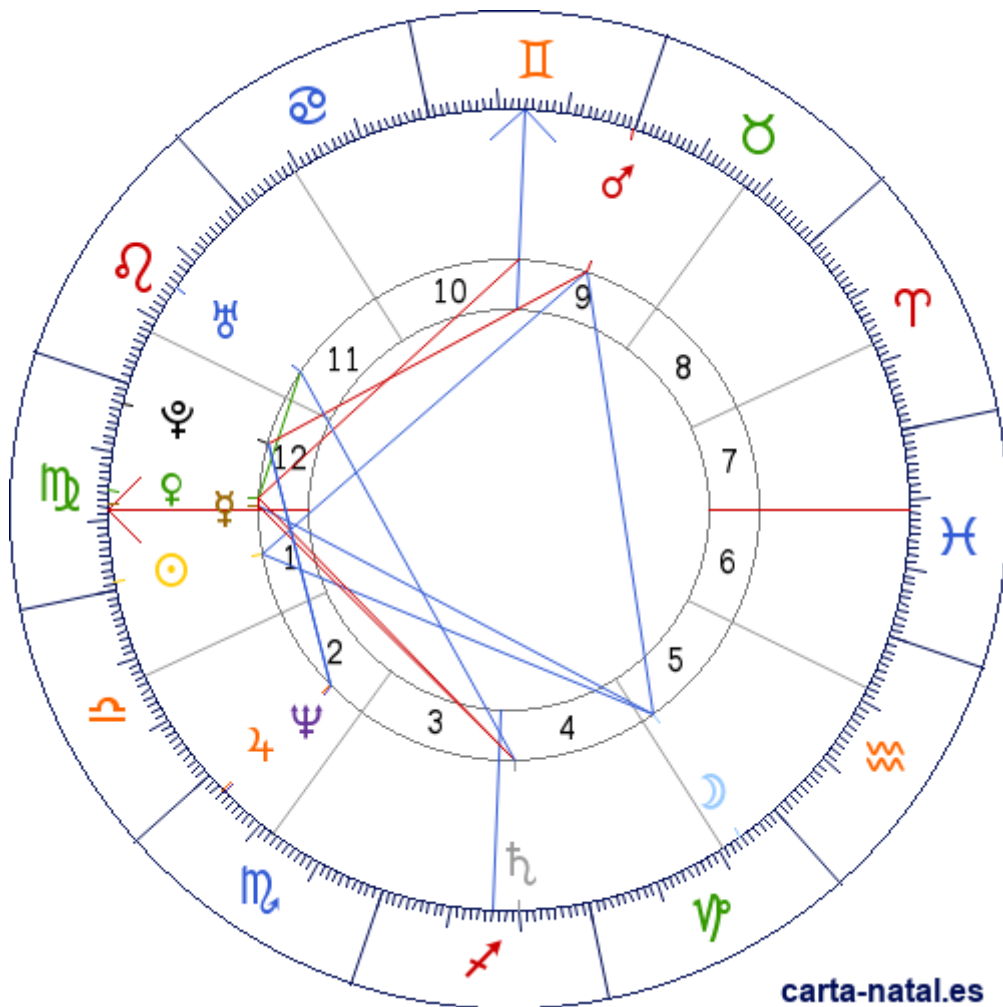

**Carta natal**

**Andrea Bocelli**

22/09/1958 05:15:00 (CET)  
22/09/1958 04:15:00 UT

43:28:17N 10:43:43E

Tropical/geocéntrico  
Carta eclíptica  
Casas: Placidus

ARMC: 75°00'11.77596"

carta-natal.es

Generalidades

Casas (Placidus)

|           |   |           |
|-----------|---|-----------|
| C 1 (AC)  | ♍ | 18°25'29" |
| C 2       | ♎ | 12°49'05" |
| C 3       | ♏ | 12°21'03" |
| C 4       | ♐ | 16°11'30" |
| C 5       | ♑ | 20°45'28" |
| C 6       | ♒ | 21°53'41" |
| C 7       | ♓ | 18°25'29" |
| C 8       | ♈ | 12°49'05" |
| C 9       | ♉ | 12°21'03" |
| C 10 (MC) | ♊ | 16°11'30" |
| C 11      | ♋ | 20°45'28" |
| C 12      | ♌ | 21°53'41" |

Planetas

|   |   |           |        |
|---|---|-----------|--------|
| ☉ | ♍ | 28°39'32" | 1      |
| ☾ | ♐ | 23°40'23" | 5      |
| ☿ | ♍ | 17°36'11" | 12 » 1 |
| ♀ | ♍ | 15°40'04" | 12 » 1 |
| ♂ | ♉ | 00°14'03" | 9      |
| ♃ | ♎ | 02°48'38" | 2      |
| ♄ | ♐ | 19°46'34" | 4      |
| ♅ | ♏ | 14°45'16" | 11     |
| ♆ | ♎ | 03°13'36" | 2      |
| ♇ | ♍ | 02°54'57" | 12     |

Aspectos

|   |      |    |           |
|---|------|----|-----------|
| ☉ | 120° | ☾  | 4.99° (A) |
| ☉ | 120° | ♂  | 1.58° (A) |
| ☾ | 120° | ♀  | 6.07° (S) |
| ☾ | 120° | ♂  | 6.56° (A) |
| ♀ | 0°   | ♀  | 1.94° (S) |
| ♀ | 90°  | ♄  | 2.17° (A) |
| ♀ | 0°   | AC | 0.82° (S) |
| ♀ | 90°  | ♄  | 4.11° (A) |
| ♀ | 30°  | ♅  | 0.91° (S) |
| ♀ | 90°  | MC | 0.52° (S) |
| ♂ | 90°  | ♇  | 2.68° (A) |
| ♃ | 0°   | ♆  | 0.42° (A) |
| ♃ | 60°  | ♇  | 0.11° (A) |
| ♄ | 120° | ♅  | 5.02° (A) |
| ♆ | 60°  | ♇  | 0.31° (S) |