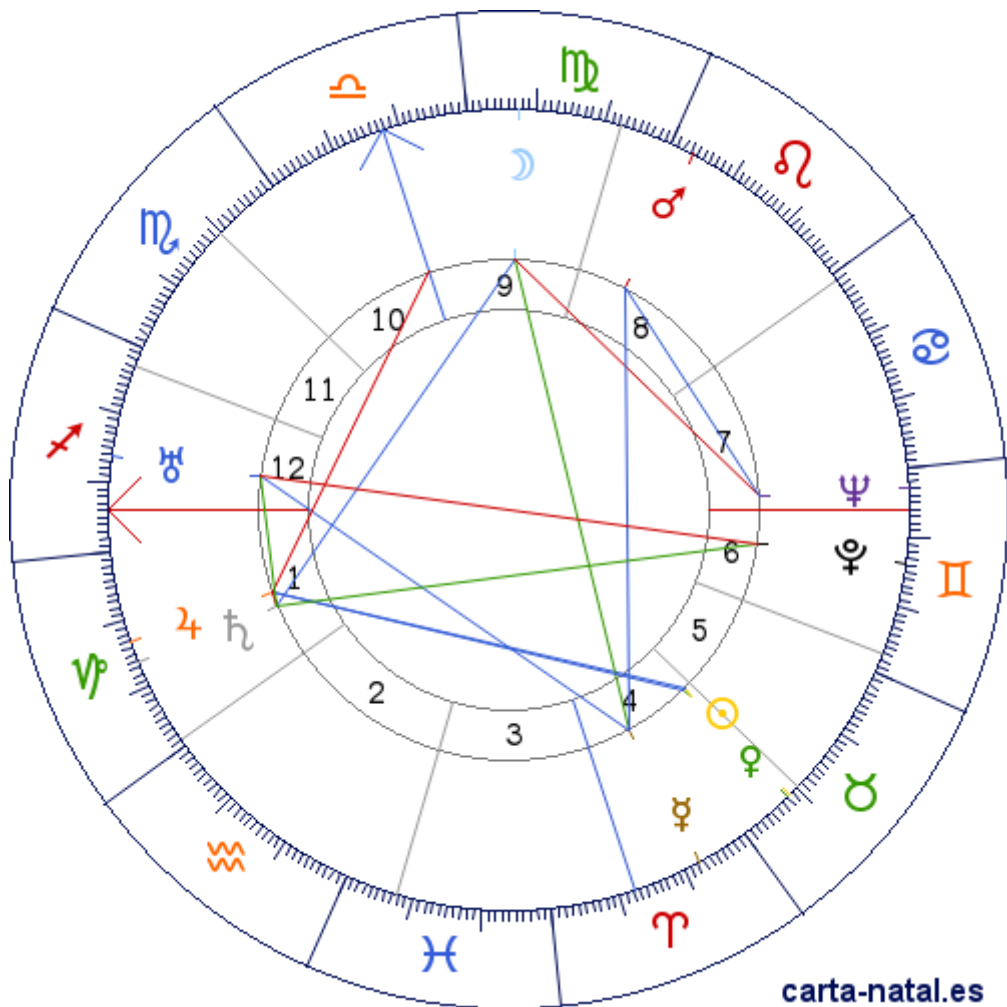

Carta natal

Hirohito

29/04/1901 22:00:00 (JST)
29/04/1901 13:00:00 UT

35:36:54N 139:34:53E

Tropical/geocéntrico
Carta eclíptica
Casas: Placidus

ARMC: 191°22'12.05472"

carta-natal.es

Generalidades

Casas (Placidus)

| | | |
|-----------|---|-----------|
| C 1 (AC) | ♈ | 23°55'58" |
| C 2 | ♍ | 28°56'33" |
| C 3 | ♎ | 07°34'34" |
| C 4 | ♏ | 12°21'48" |
| C 5 | ♐ | 10°07'51" |
| C 6 | ♑ | 02°55'19" |
| C 7 | ♑ | 23°55'58" |
| C 8 | ♒ | 28°56'33" |
| C 9 | ♓ | 07°34'34" |
| C 10 (MC) | ♈ | 12°21'48" |
| C 11 | ♍ | 10°07'51" |
| C 12 | ♈ | 02°55'19" |

Planetas

| | | | |
|---|---|------------|-------|
| ☉ | ♏ | 08°30'23" | 4 » 5 |
| ☽ | ♎ | 22°35'10" | 9 |
| ♀ | ♏ | 22°24'06" | 4 |
| ♀ | ♏ | 08°05'59" | 4 » 5 |
| ♂ | ♐ | 26°31'07" | 8 |
| ♃ | ♍ | 13°03'20"E | 1 |
| ♃ | ♍ | 16°22'59"E | 1 |
| ♃ | ♈ | 16°18'30"R | 12 |
| ♃ | ♑ | 27°11'00" | 7 |
| ♃ | ♑ | 16°17'50" | 6 |

Aspectos

| | | | |
|---|------|----|-----------|
| ☉ | 0° | ♀ | 0.41° (A) |
| ☉ | 120° | ♃ | 4.55° (A) |
| ☽ | 150° | ♀ | 0.18° (S) |
| ☽ | 120° | ♃ | 6.2° (S) |
| ☽ | 90° | ♃ | 4.6° (A) |
| ♀ | 120° | ♂ | 4.12° (A) |
| ♀ | 120° | ♃ | 6.09° (S) |
| ♀ | 120° | ♃ | 4.96° (A) |
| ♂ | 60° | ♃ | 0.66° (A) |
| ♃ | 0° | ♃ | 3.33° (A) |
| ♃ | 90° | MC | 0.69° (A) |
| ♃ | 30° | ♃ | 0.07° (S) |
| ♃ | 150° | ♀ | 0.09° (A) |
| ♃ | 180° | ♀ | 0.01° (A) |