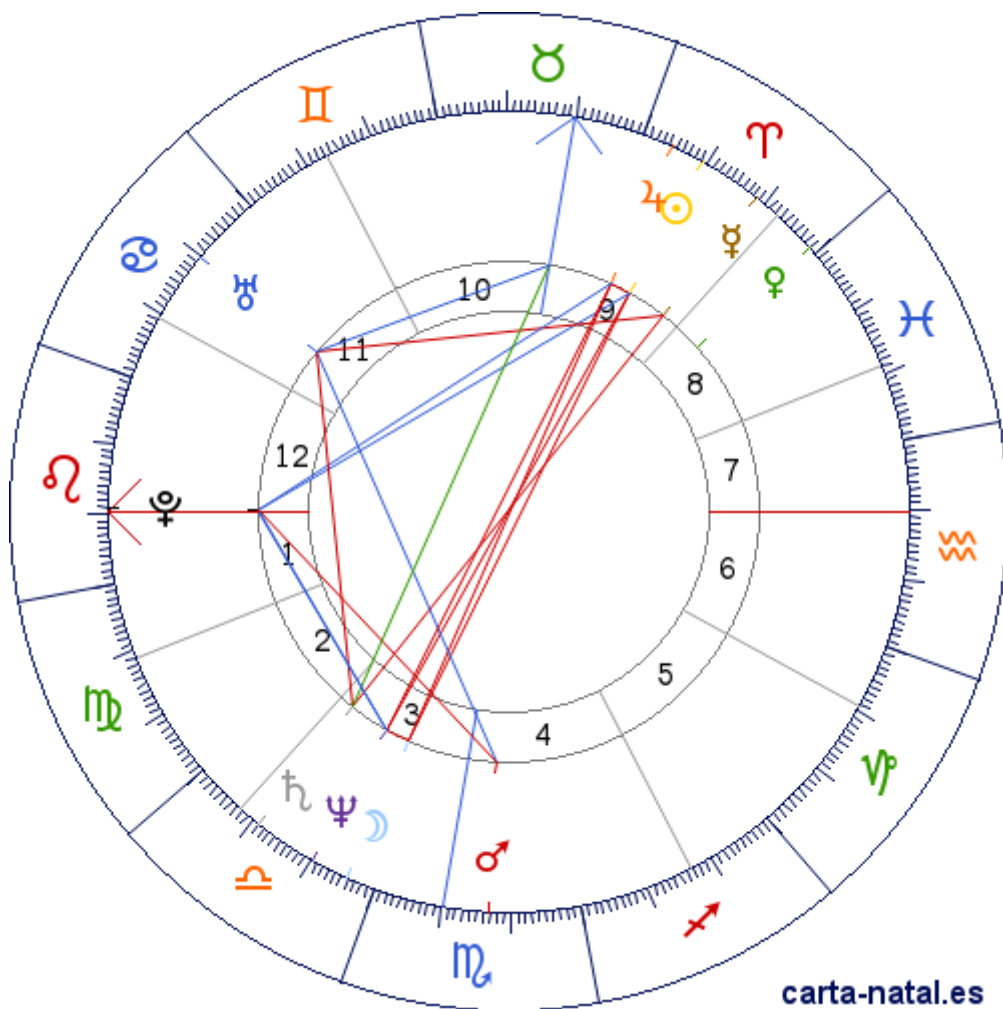

**Carta natal**

**Steven Seagal**

10/04/1952 13:54:00 (EST)

10/04/1952 18:54:00 UT

42:43:57N 84:33:20W

Tropical/geocéntrico

Carta eclíptica

Casas: Placidus

ARMC: 37°53'8.5794"

carta-natal.es

Generalidades

Fuego 54.55%

Tierra 9.09%

Aire 22.73%

Agua 13.64%

Cardinal 63.64%

**Planetas**

☉	♈	20°50'21"	9
☾	♉	25°56'29"	3
♀	♈	11°32'41" <u>R</u>	9
♀	♈	01°00'18"	8
♂	♌	16°47'51" <u>R</u>	4
♃	♈	25°39'07"	9
♅	♉	10°54'24" <u>R</u>	3
♁	♊	10°08'57"	11
♃	♉	20°19'58" <u>R</u>	3
♀	♈	19°11'12" <u>R</u>	12 » 1

**Aspectos**

☉	180°	☾	5.1° (S)
☉	0°	♃	4.81° (A)
☉	180°	♃	0.51° (S)
☉	120°	♀	1.65° (S)
☾	180°	♃	0.29° (S)
☾	0°	♃	5.61° (S)
♀	180°	♅	0.64° (A)
♀	90°	♁	1.4° (A)
♂	120°	♁	6.65° (A)
♂	90°	♀	2.39° (S)
♃	180°	♃	5.32° (S)
♃	120°	♀	6.47° (S)
♅	90°	♁	0.76° (A)
♅	150°	MC	0.61° (A)
♁	60°	MC	0.15° (S)