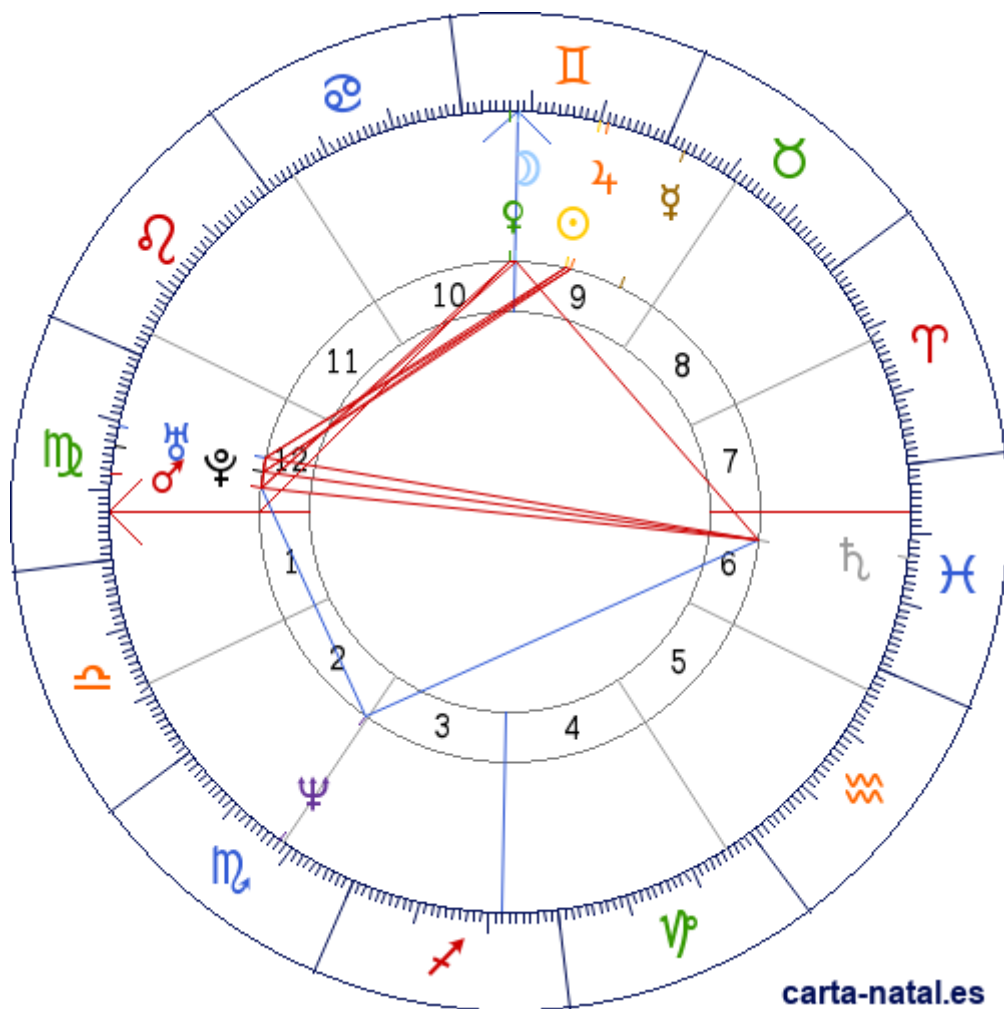

Carta natal

Brooke Shields

31/05/1965 13:45:00 (EDT)
31/05/1965 17:45:00 UT

40:47:00N 73:57:59W

Tropical/geocéntrico
Carta eclíptica
Casas: Placidus

ARMC: 81°17'34.80468"

Generalidades

Casas (Placidus)

| | | |
|-----------|---|-----------|
| C 1 (AC) | ♌ | 23°05'43" |
| C 2 | ♍ | 18°31'21" |
| C 3 | ♎ | 18°32'29" |
| C 4 | ♏ | 22°00'07" |
| C 5 | ♐ | 25°45'19" |
| C 6 | ♑ | 26°31'18" |
| C 7 | ♒ | 23°05'43" |
| C 8 | ♓ | 18°31'21" |
| C 9 | ♈ | 18°32'29" |
| C 10 (MC) | ♉ | 22°00'07" |
| C 11 | ♊ | 25°45'19" |
| C 12 | ♋ | 26°31'18" |

Planetas

| | | | |
|---|---|------------|--------|
| ☉ | ♉ | 10°02'21" | 9 |
| ☾ | ♉ | 21°47'09" | 9 » 10 |
| ♀ | ♊ | 27°09'48" | 9 |
| ♀ | ♉ | 23°06'41" | 10 |
| ♂ | ♌ | 17°30'42" | 12 |
| ♃ | ♉ | 08°59'41" | 9 |
| ♄ | ♈ | 16°36'03" | 6 |
| ♁ | ♌ | 10°46'17" | 12 |
| ♅ | ♌ | 18°03'16"R | 2 » 3 |
| ♁ | ♌ | 13°41'26" | 12 |

Aspectos

| | | | |
|---|------|----|-----------|
| ☉ | 0° | ♃ | 1.04° (S) |
| ☉ | 90° | ♁ | 0.73° (A) |
| ☉ | 90° | ♀ | 3.65° (A) |
| ☾ | 0° | ♀ | 1.33° (A) |
| ☾ | 90° | ♂ | 4.27° (S) |
| ☾ | 90° | ♄ | 5.18° (S) |
| ☾ | 0° | MC | 0.22° (S) |
| ♀ | 90° | ♂ | 5.6° (S) |
| ♀ | 90° | AC | 0.02° (A) |
| ♀ | 0° | MC | 1.11° (A) |
| ♂ | 180° | ♄ | 0.91° (S) |
| ♂ | 0° | ♁ | 6.74° (S) |
| ♂ | 60° | ♅ | 0.54° (A) |
| ♂ | 0° | ♀ | 3.82° (S) |
| ♃ | 90° | ♁ | 1.78° (A) |