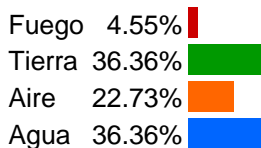

Casas (Placidus)

C 1 (AC)	♈	20°05'30"
C 2	♉	20°27'33"
C 3	♊	27°56'34"
C 4	♋	06°19'25"
C 5	♌	07°36'39"
C 6	♍	01°21'01"
C 7	♎	20°05'30"
C 8	♏	20°27'33"
C 9	♐	27°56'34"
C 10 (MC)	♑	06°19'25"
C 11	♒	07°36'39"
C 12	♓	01°21'01"