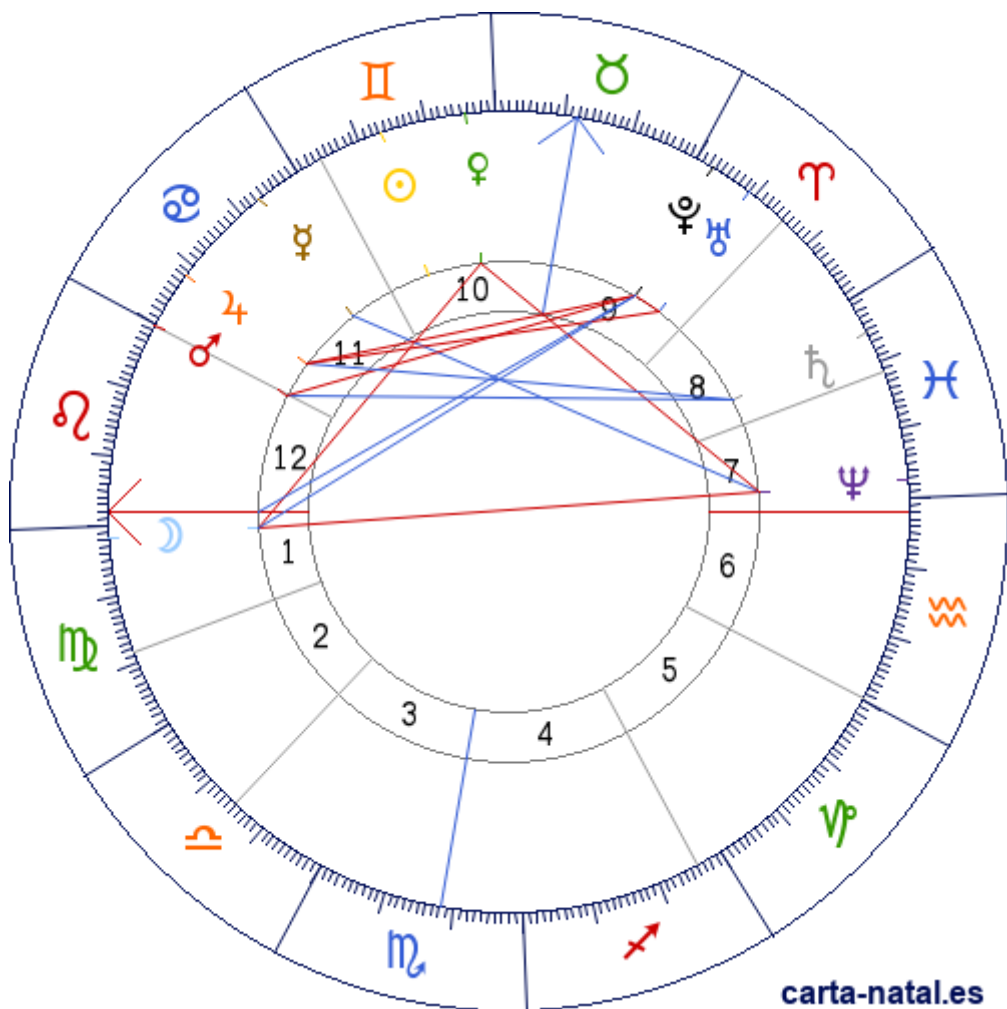

**Carta natal**

**Paul Gauguin**

07/06/1848 10:00:00 (LMT)

07/06/1848 09:50:36 UT

48:51:12N 02:20:56E

Tropical/geocéntrico

Carta eclíptica

Casas: Placidus

ARMC: 45°53'21.0084"

carta-natal.es

Generalidades

Fuego 31.82%

Tierra 22.73%

Aire 22.73%

Agua 22.73%

Cardinal 22.73%

Fijo 31.82%

Mutable 45.45%

**Casas (Placidus)**

C 1 (AC)	♈	28°00'25"
C 2	♉	18°27'22"
C 3	♊	14°49'25"
C 4	♈	18°21'09"
C 5	♈	26°07'54"
C 6	♋	00°13'09"
C 7	♋	28°00'25"
C 8	♊	18°27'22"
C 9	♈	14°49'25"
C 10 (MC)	♊	18°21'09"
C 11	♈	26°07'54"
C 12	♈	00°13'09"

**Planetas**

☉	♊	16°42'02"	10
☾	♈	01°42'36"	1
☿	♈	06°32'01"	11
♀	♈	04°15'20"	10
♂	♈	00°09'22"	11 » 12
♃	♈	21°41'20"	11
♄	♈	24°36'42"	8
♅	♈	21°15'21"	9
♆	♈	02°36'16"E	7
♇	♈	27°28'50"	9

**Aspectos**

☾	90°	♀	2.55° (A)
☾	180°	♆	0.89° (A)
☾	120°	☿	4.23° (S)
♀	120°	♆	3.93° (S)
♀	90°	♆	1.65° (S)
♂	120°	♄	5.54° (S)
♂	90°	☿	2.68° (S)
♃	120°	♄	2.92° (A)
♃	90°	♅	0.43° (S)
♃	90°	☿	5.79° (A)
♅	0°	☿	6.22° (A)
☿	120°	AC	0.53° (S)