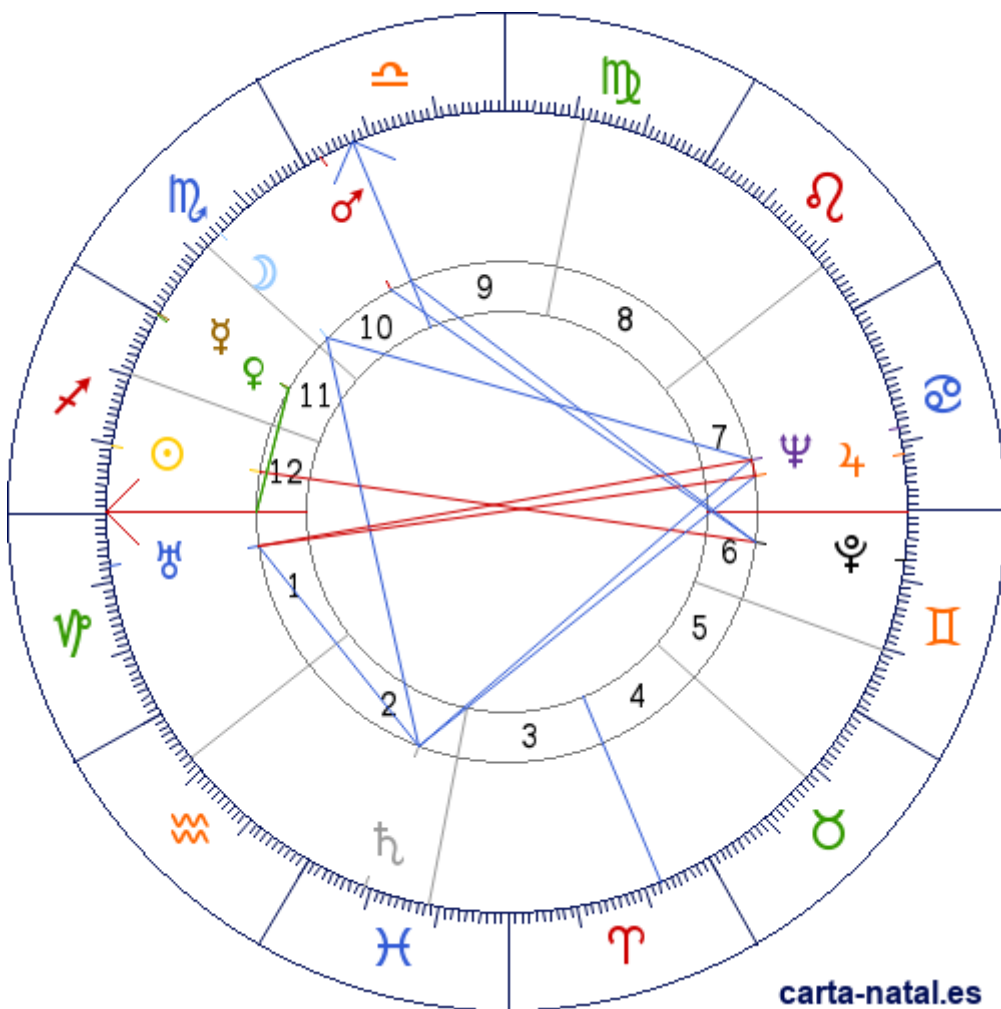

Carta natal

Concha Piquer

13/12/1906 08:00:00 (WET)
13/12/1906 08:00:00 UT

39:28:11N 00:22:39W

Tropical/geocéntrico
Carta eclíptica
Casas: Placidus

ARMC: 200°43'6.55428"

carta-natal.es

Generalidades

| | | |
|-----------|---|-----------|
| C 1 (AC) | ♈ | 29°48'30" |
| C 2 | ♌ | 07°44'35" |
| C 3 | ♍ | 18°32'50" |
| C 4 | ♎ | 22°24'21" |
| C 5 | ♏ | 18°14'15" |
| C 6 | ♐ | 09°30'44" |
| C 7 | ♐ | 29°48'30" |
| C 8 | ♑ | 07°44'35" |
| C 9 | ♒ | 18°32'50" |
| C 10 (MC) | ♓ | 22°24'21" |
| C 11 | ♑ | 18°14'15" |
| C 12 | ♈ | 09°30'44" |

Planetas

| | | | |
|---|---|------------|---------|
| ☉ | ♈ | 20°24'56" | 12 |
| ☽ | ♌ | 15°37'05" | 10 » 11 |
| ♀ | ♈ | 00°10'07" | 11 |
| ♀ | ♈ | 00°33'14"R | 11 |
| ♂ | ♏ | 27°26'02" | 10 |
| ♃ | ♑ | 08°01'25"R | 7 |
| ♅ | ♍ | 09°07'11" | 2 |
| ♁ | ♏ | 07°32'59" | 1 |
| ♄ | ♑ | 11°48'46"R | 7 |
| ♁ | ♐ | 22°47'56"R | 6 |

Aspectos

| | | | |
|---|------|----|-----------|
| ☉ | 180° | ♁ | 2.38° (A) |
| ☽ | 120° | ♅ | 6.5° (S) |
| ☽ | 120° | ♄ | 3.81° (S) |
| ♀ | 0° | ♀ | 0.39° (A) |
| ♀ | 30° | AC | 0.36° (A) |
| ♀ | 30° | AC | 0.75° (A) |
| ♂ | 120° | ♁ | 4.63° (S) |
| ♃ | 120° | ♅ | 1.1° (S) |
| ♃ | 180° | ♁ | 0.47° (A) |
| ♃ | 0° | ♄ | 3.79° (S) |
| ♅ | 60° | ♁ | 1.57° (A) |
| ♅ | 120° | ♄ | 2.69° (A) |
| ♁ | 180° | ♄ | 4.26° (A) |
| ♁ | 120° | MC | 0.39° (A) |