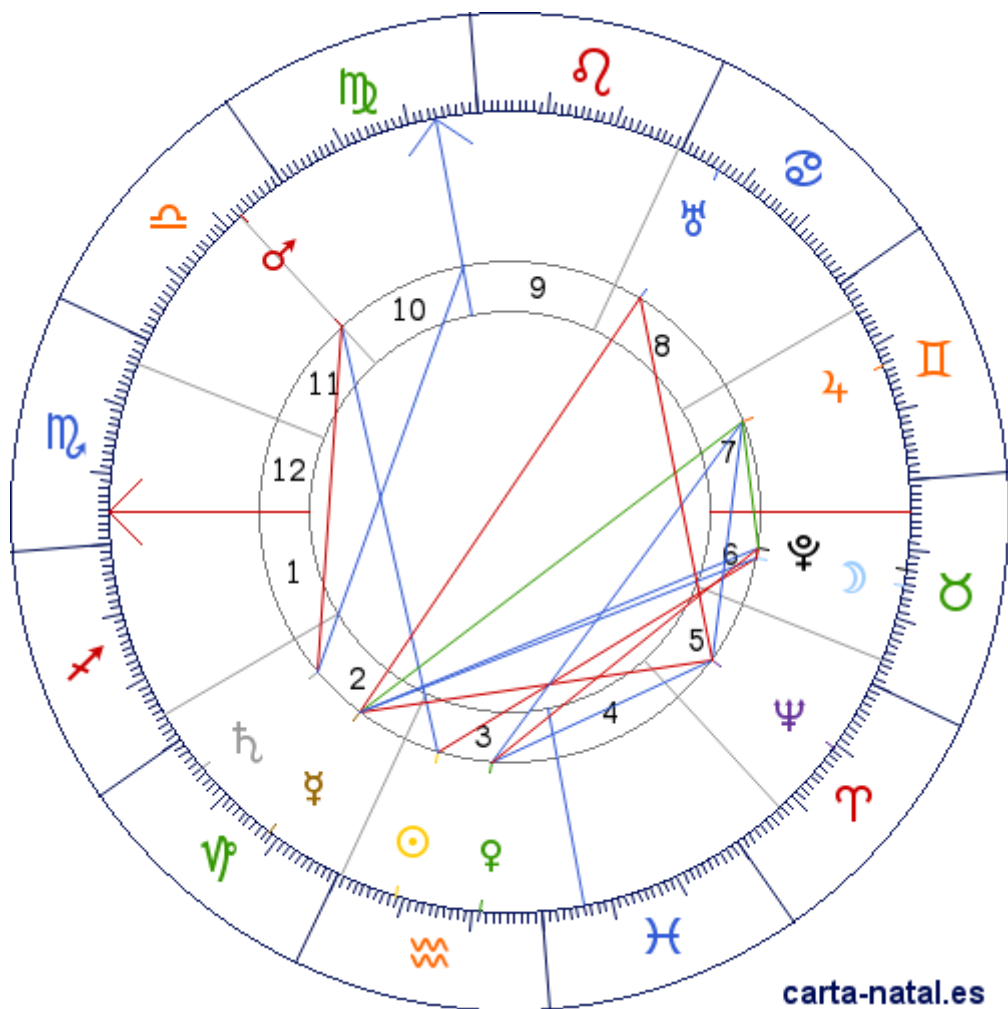

Carta natal

Josefa Díaz Fernández

29/01/1871 02:00:00 (LMT)
29/01/1871 02:25:12 UT

36:32:01N 06:17:58W

Tropical/geocéntrico
Carta eclíptica
Casas: Placidus

ARMC: 157°54'4.54464"

carta-natal.es

Generalidades

Casas (Placidus)

C 1 (AC)	♈	25°21'54"
C 2	♈	25°49'01"
C 3	♈	00°27'52"
C 4	♈	06°07'32"
C 5	♈	07°46'25"
C 6	♈	03°42'13"
C 7	♈	25°21'54"
C 8	♈	25°49'01"
C 9	♈	00°27'52"
C 10 (MC)	♈	06°07'32"
C 11	♈	07°46'25"
C 12	♈	03°42'13"

Planetas

☉	♈	08°47'33"	3
☾	♈	14°45'37"	6
♀	♈	18°36'03" <u>E</u>	2
♀	♈	21°08'33"	3
♂	♈	07°26'48"	10 » 11
♃	♈	16°39'01" <u>R</u>	7
♄	♈	05°09'41"	2
♅	♈	23°56'50" <u>R</u>	8
♆	♈	19°16'23"	5
♇	♈	16°58'24" <u>E</u>	6

Aspectos

☉	90°	☾	5.97° (S)
☉	120°	♂	1.35° (S)
☾	120°	♀	3.84° (A)
☾	0°	♀	2.21° (A)
♀	150°	♃	1.95° (A)
♀	180°	♅	5.35° (S)
♀	90°	♆	0.67° (S)
♀	120°	♀	1.63° (A)
♀	120°	♃	4.49° (S)
♀	60°	♆	1.87° (S)
♀	90°	♀	4.17° (S)
♂	90°	♄	2.29° (S)
♃	60°	♆	2.62° (S)
♃	30°	♀	0.32° (S)
♄	120°	MC	0.96° (S)