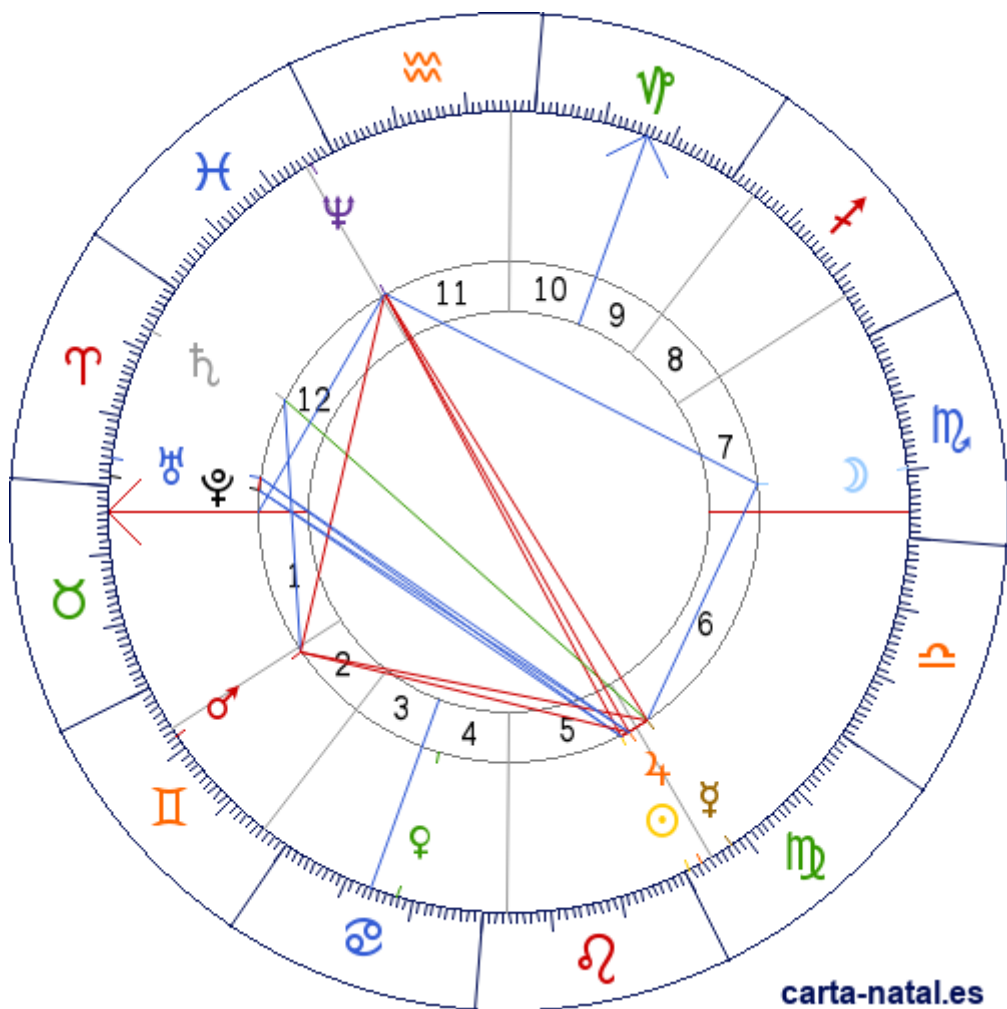

Carta natal

William Ernest Henley

23/08/1849 21:00:00 (GMT)
23/08/1849 21:00:00 UT

51:51:56N 02:14:35W

Tropical/geocéntrico
Carta eclíptica
Casas: Placidus

ARMC: 284°46'15.96036"

carta-natal.es

Generalidades

Casas (Placidus)

| | | |
|-----------|---|-----------|
| C 1 (AC) | ♈ | 03°51'30" |
| C 2 | ♉ | 06°37'24" |
| C 3 | ♊ | 26°15'33" |
| C 4 | ♋ | 13°35'52" |
| C 5 | ♌ | 03°35'33" |
| C 6 | ♍ | 04°17'20" |
| C 7 | ♎ | 03°51'30" |
| C 8 | ♏ | 06°37'24" |
| C 9 | ♐ | 26°15'33" |
| C 10 (MC) | ♑ | 13°35'52" |
| C 11 | ♒ | 03°35'33" |
| C 12 | ♓ | 04°17'20" |

Planetas

| | | | |
|---|---|--------------------|---------|
| ☉ | ♋ | 00°32'43" | 5 » 6 |
| ☾ | ♋ | 10°05'15" | 7 |
| ☿ | ♋ | 07°37'46" | 6 |
| ♀ | ♌ | 17°37'47" | 4 |
| ♂ | ♌ | 07°46'13" | 2 |
| ♃ | ♌ | 02°37'33" | 5 » 6 |
| ♄ | ♌ | 06°59'59" <u>R</u> | 12 |
| ♅ | ♌ | 26°04'30" <u>R</u> | 12 |
| ♆ | ♌ | 03°29'52" <u>R</u> | 11 » 12 |
| ♇ | ♌ | 28°46'46" <u>R</u> | 12 |

Aspectos

| | | | |
|---|------|---|-----------|
| ☉ | 0° | ♀ | 7.08° (S) |
| ☉ | 0° | ♄ | 2.08° (A) |
| ☉ | 120° | ♁ | 4.47° (S) |
| ☉ | 180° | ♃ | 2.95° (A) |
| ☉ | 120° | ♁ | 1.77° (S) |
| ☾ | 60° | ♀ | 2.46° (S) |
| ☾ | 120° | ♃ | 6.59° (S) |
| ♀ | 90° | ♂ | 0.14° (A) |
| ♀ | 0° | ♄ | 5° (S) |
| ♀ | 150° | ♁ | 0.63° (S) |
| ♀ | 180° | ♃ | 4.13° (S) |
| ♂ | 90° | ♄ | 5.14° (S) |
| ♂ | 60° | ♁ | 0.77° (S) |
| ♂ | 90° | ♃ | 4.27° (S) |
| ♄ | 120° | ♁ | 6.55° (S) |