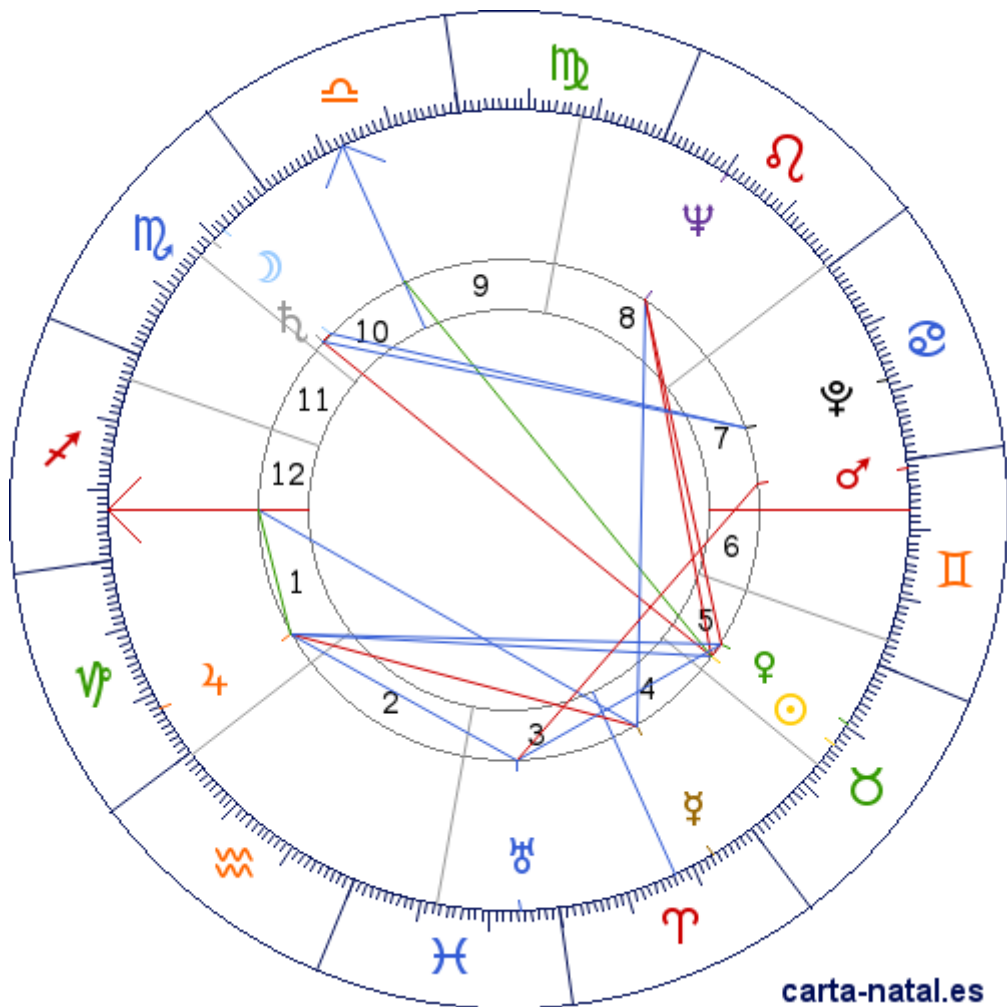

Carta natal

Luis de Castresana

07/05/1925 22:15:00 (WET)
07/05/1925 22:15:00 UT

43:17:29N 03:00:53W

Tropical/geocéntrico
Carta eclíptica
Casas: Placidus

ARMC: 195°57'59.5602"

carta-natal.es

Generalidades

- Fuego 27.27%
- Tierra 27.27%
- Aire 18.18%
- Agua 27.27%
- Cardinal 27.27%
- Fijo 45.45%
- Mutable 27.27%

Casas (Placidus)

| | | |
|-----------|---|-----------|
| C 1 (AC) | ♈ | 22°44'21" |
| C 2 | ♉ | 00°20'12" |
| C 3 | ♊ | 12°24'33" |
| C 4 | ♋ | 17°19'15" |
| C 5 | ♌ | 13°15'34" |
| C 6 | ♍ | 03°53'12" |
| C 7 | ♎ | 22°44'21" |
| C 8 | ♏ | 00°20'12" |
| C 9 | ♐ | 12°24'33" |
| C 10 (MC) | ♑ | 17°19'15" |
| C 11 | ♒ | 13°15'34" |
| C 12 | ♓ | 03°53'12" |

Planetas

| | | | |
|---|---|------------|---------|
| ☉ | ♋ | 16°48'41" | 5 |
| ☾ | ♊ | 08°11'30" | 10 |
| ☿ | ♋ | 23°18'17" | 4 |
| ♀ | ♋ | 20°28'02" | 5 |
| ♂ | ♉ | 28°43'0" | 7 |
| ♃ | ♍ | 22°30'26"E | 1 |
| ♄ | ♍ | 10°33'28"R | 10 » 11 |
| ♅ | ♊ | 24°20'54" | 3 |
| ♆ | ♏ | 19°48'17" | 8 |
| ♇ | ♈ | 11°45'44" | 7 |

Aspectos

| | | | |
|---|------|----|-----------|
| ☉ | 0° | ♀ | 3.66° (S) |
| ☉ | 120° | ♃ | 5.7° (A) |
| ☉ | 180° | ♄ | 6.25° (S) |
| ☉ | 90° | ♅ | 2.99° (A) |
| ☉ | 150° | MC | 0.51° (S) |
| ☾ | 0° | ♄ | 2.37° (A) |
| ☾ | 120° | ♆ | 3.57° (A) |
| ♀ | 90° | ♃ | 0.8° (S) |
| ♀ | 120° | ♅ | 3.5° (S) |
| ♀ | 120° | AC | 0.57° (A) |
| ♀ | 120° | ♃ | 2.04° (A) |
| ♀ | 60° | ♅ | 3.88° (A) |
| ♀ | 90° | ♅ | 0.66° (S) |
| ♂ | 90° | ♅ | 4.37° (S) |
| ♃ | 60° | ♅ | 1.84° (S) |