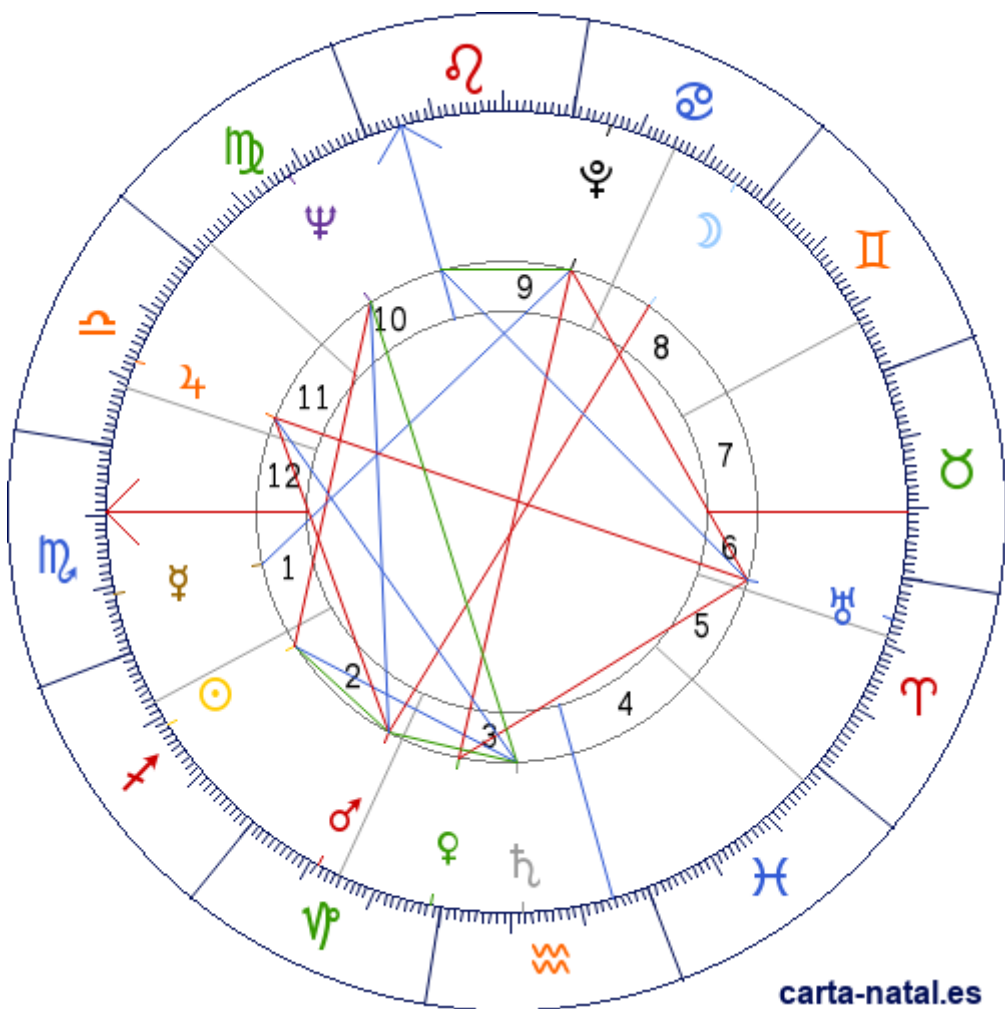

Carta natal

Horst Buchholz

04/12/1933 05:04:00 (CET)
04/12/1933 04:04:00 UT

52:31:28N 13:24:38E

Tropical/geocéntrico
Carta eclíptica
Casas: Placidus

ARMC: 146°56'3.8238"

carta-natal.es

Generalidades

Casas (Placidus)

| | | |
|-----------|---|-----------|
| C 1 (AC) | ♎ | 09°25'04" |
| C 2 | ♈ | 07°55'49" |
| C 3 | ♋ | 14°41'26" |
| C 4 | ♎ | 24°38'19" |
| C 5 | ♊ | 27°11'20" |
| C 6 | ♈ | 21°14'42" |
| C 7 | ♊ | 09°25'04" |
| C 8 | ♎ | 07°55'49" |
| C 9 | ♋ | 14°41'26" |
| C 10 (MC) | ♈ | 24°38'19" |
| C 11 | ♊ | 27°11'20" |
| C 12 | ♎ | 21°14'42" |

Planetas

| | | | |
|---|---|--------------------|---------|
| ☉ | ♈ | 11°34'09" | 2 |
| ☾ | ♊ | 04°32'08" | 8 |
| ♀ | ♎ | 21°14'25" | 1 |
| ♀ | ♋ | 28°30'47" | 3 |
| ♂ | ♋ | 11°20'59" | 2 » 3 |
| ♃ | ♎ | 17°14'53" | 11 » 12 |
| ♅ | ♎ | 11°47'22" | 3 |
| ♁ | ♈ | 23°48'54" <u>R</u> | 6 |
| ♄ | ♊ | 12°21'12" | 10 |
| ♁ | ♋ | 24°27'26" <u>R</u> | 9 |

Aspectos

| | | | |
|---|------|----|-----------|
| ☉ | 30° | ♂ | 0.22° (S) |
| ☉ | 60° | ♄ | 0.22° (A) |
| ☉ | 90° | ♄ | 0.78° (A) |
| ☾ | 180° | ♂ | 6.81° (A) |
| ♀ | 120° | ♁ | 3.22° (A) |
| ♀ | 90° | ♁ | 4.7° (S) |
| ♀ | 180° | ♁ | 4.06° (S) |
| ♂ | 90° | ♃ | 5.9° (A) |
| ♂ | 30° | ♄ | 0.44° (A) |
| ♂ | 120° | ♄ | 1° (A) |
| ♃ | 120° | ♄ | 5.46° (S) |
| ♃ | 180° | ♁ | 6.57° (A) |
| ♄ | 150° | ♄ | 0.56° (A) |
| ♁ | 90° | ♁ | 0.64° (S) |
| ♁ | 120° | MC | 0.82° (S) |