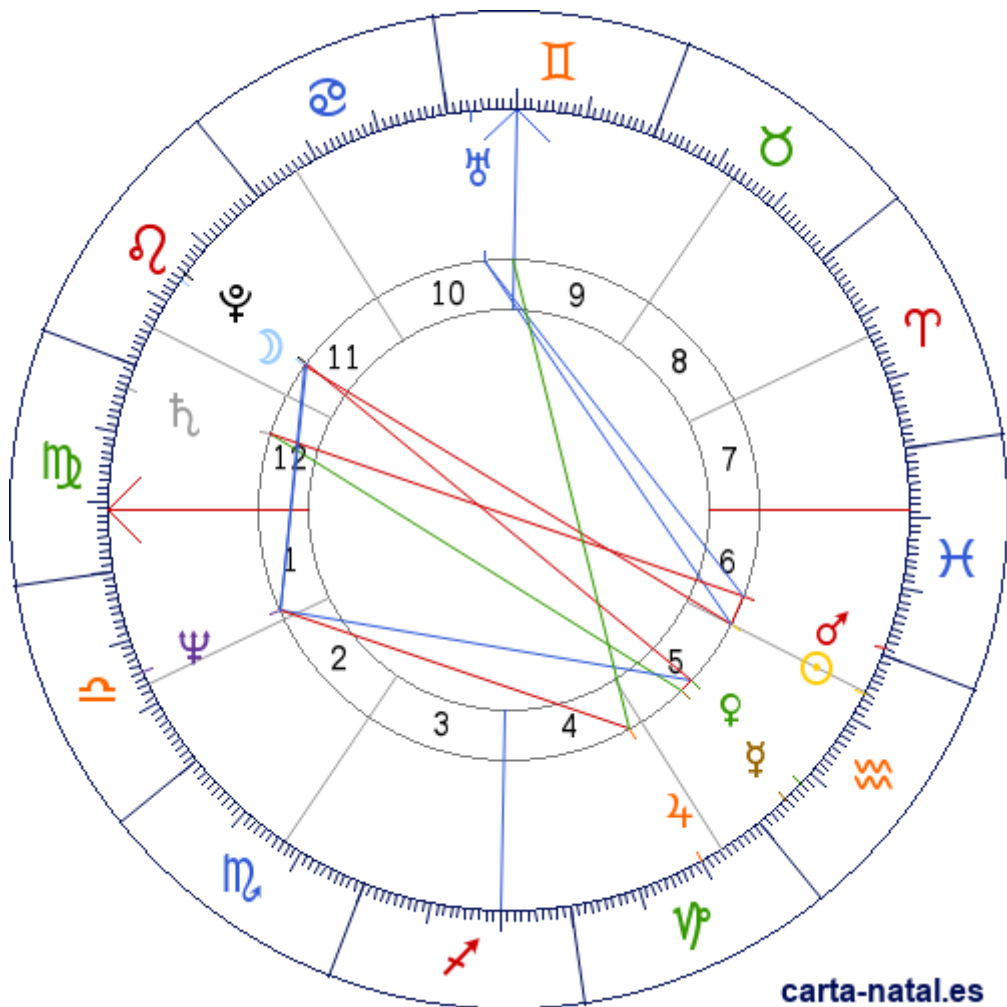

Carta natal

Joaquín Sabina

12/02/1949 21:00:00 (CET)

12/02/1949 20:00:00 UT

38:01:00N 03:22:00W

Tropical/geocéntrico

Carta eclíptica

Casas: Placidus

ARMC: 79°09'52.76556"

carta-natal.es

Generalidades

Casas (Placidus)

| | | |
|-----------|---|-----------|
| C 1 (AC) | ♈ | 21°11'04" |
| C 2 | ♉ | 16°59'41" |
| C 3 | ♊ | 17°02'35" |
| C 4 | ♋ | 20°02'27" |
| C 5 | ♌ | 23°16'42" |
| C 6 | ♍ | 24°03'58" |
| C 7 | ♎ | 21°11'04" |
| C 8 | ♏ | 16°59'41" |
| C 9 | ♐ | 17°02'35" |
| C 10 (MC) | ♑ | 20°02'27" |
| C 11 | ♒ | 23°16'42" |
| C 12 | ♓ | 24°03'58" |

Planetas

| | | | |
|---|---|--------------------|-------|
| ♁ | ♌ | 23°47'58" | 5 » 6 |
| ♁ | ♒ | 16°06'02" | 11 |
| ♃ | ♓ | 04°50'32" <u>R</u> | 5 |
| ♀ | ♋ | 08°03'54" | 5 |
| ♂ | ♍ | 00°51'13" | 6 |
| ♃ | ♌ | 20°01'51" | 4 » 5 |
| ♃ | ♓ | 03°30'33" <u>R</u> | 12 |
| ♃ | ♑ | 26°41'24" <u>R</u> | 10 |
| ♃ | ♉ | 14°58'04" <u>R</u> | 1 » 2 |
| ♃ | ♏ | 15°10'37" <u>R</u> | 11 |

Aspectos

| | | | |
|---|------|----|-----------|
| ♁ | 180° | ♁ | 7.7° (A) |
| ♁ | 0° | ♂ | 7.05° (A) |
| ♁ | 120° | ♃ | 2.89° (A) |
| ♁ | 60° | ♃ | 1.13° (S) |
| ♁ | 0° | ♀ | 0.92° (S) |
| ♀ | 0° | ♀ | 3.22° (S) |
| ♀ | 150° | ♃ | 1.33° (A) |
| ♀ | 120° | ♃ | 6.9° (A) |
| ♀ | 180° | ♀ | 7.11° (A) |
| ♂ | 180° | ♃ | 2.66° (A) |
| ♂ | 120° | ♃ | 4.16° (S) |
| ♃ | 90° | ♃ | 5.06° (S) |
| ♃ | 150° | MC | 0.01° (S) |
| ♃ | 60° | ♀ | 0.21° (A) |