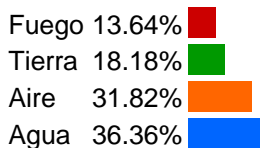

Generalidades

Casas (Placidus)

C 1 (AC)	♍	18°22'22"
C 2	♈	00°16'39"
C 3	♈	10°13'08"
C 4	♌	10°45'54"
C 5	♌	04°31'13"
C 6	♌	25°40'13"
C 7	♎	18°22'22"
C 8	♎	00°16'39"
C 9	♏	10°13'08"
C 10 (MC)	♐	10°45'54"
C 11	♐	04°31'13"
C 12	♐	25°40'13"

Planetas

☉	♐	14°29'49"	10
☾	♐	22°46'41"	10
♀	♐	07°37'40"	11
♀	♏	08°20'15"	8 » 9
♂	♏	23°59'28"	9
♃	♍	05°59'47"	12
♄	♌	19°30'18"R	5
♁	♏	20°18'07"	9
♅	♐	04°13'44"	10 » 11
♆	♏	03°25'43"	8

Aspectos

♀	60°	♀	0.71° (S)
♀	0°	♅	3.4° (S)
♀	90°	♃	2.34° (S)
♀	0°	♁	4.91° (S)
♂	120°	♄	4.49° (S)
♂	0°	♁	3.69° (S)
♃	90°	♁	2.57° (S)
♄	120°	♁	0.8° (S)
♅	60°	♁	0.8° (S)