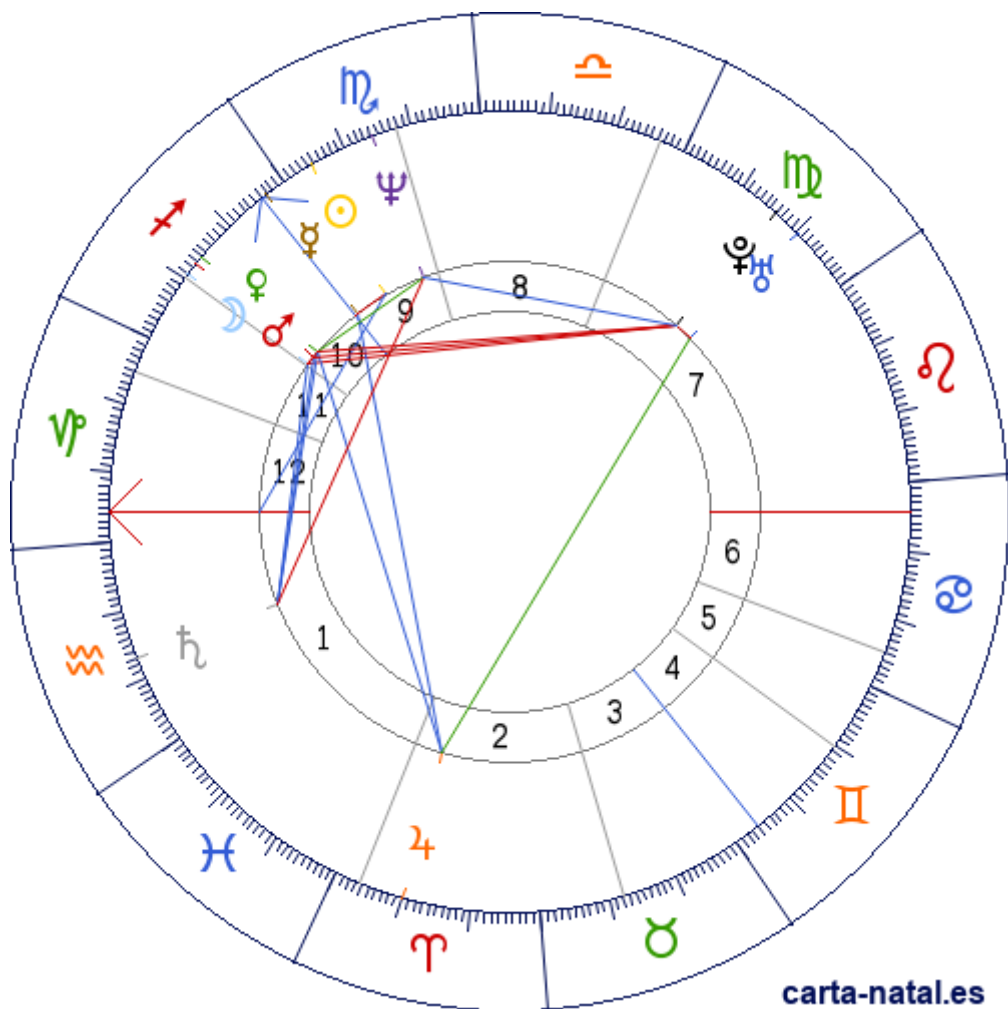

Carta natal

Peter Schmeichel

18/11/1963 12:30:00 (CET)
 18/11/1963 11:30:00 UT

55:40:33N 12:33:56E

Tropical/geocéntrico
 Carta eclíptica
 Casas: Placidus

ARMC: 241°51'19.1826"

carta-natal.es

Generalidades

| | | |
|-----------|---|-----------|
| C 1 (AC) | ♍ | 25°37'41" |
| C 2 | ♌ | 03°30'21" |
| C 3 | ♈ | 12°18'24" |
| C 4 | ♋ | 03°51'30" |
| C 5 | ♋ | 19°53'16" |
| C 6 | ♌ | 05°15'22" |
| C 7 | ♌ | 25°37'41" |
| C 8 | ♍ | 03°30'21" |
| C 9 | ♍ | 12°18'24" |
| C 10 (MC) | ♎ | 03°51'30" |
| C 11 | ♎ | 19°53'16" |
| C 12 | ♍ | 05°15'22" |

Planetas

| | | | |
|---|---|------------|---------|
| ☉ | ♎ | 25°24'0" | 9 |
| ☽ | ♎ | 19°09'26" | 10 » 11 |
| ♀ | ♎ | 03°07'52" | 9 » 10 |
| ♁ | ♎ | 16°06'05" | 10 » 11 |
| ♂ | ♎ | 17°19'47" | 10 » 11 |
| ♃ | ♌ | 10°01'53"R | 2 |
| ♅ | ♌ | 17°06'02" | 1 |
| ♁ | ♌ | 09°42'43" | 7 |
| ♅ | ♌ | 15°45'51" | 9 |
| ♁ | ♌ | 14°00'22" | 7 |

Aspectos

| | | | |
|---|------|----|-----------|
| ☉ | 0° | ♀ | 7.73° (S) |
| ☉ | 60° | AC | 0.23° (S) |
| ☽ | 0° | ♀ | 3.06° (S) |
| ☽ | 0° | ♂ | 1.83° (S) |
| ☽ | 60° | ♃ | 2.06° (S) |
| ☽ | 90° | ♁ | 5.15° (S) |
| ♀ | 120° | ♃ | 6.9° (A) |
| ♀ | 0° | MC | 0.73° (S) |
| ♀ | 0° | ♂ | 1.23° (A) |
| ♀ | 120° | ♃ | 6.07° (S) |
| ♀ | 60° | ♃ | 1° (A) |
| ♀ | 30° | ♅ | 0.34° (S) |
| ♀ | 90° | ♁ | 2.1° (S) |
| ♂ | 60° | ♃ | 0.23° (S) |
| ♂ | 90° | ♁ | 3.32° (S) |