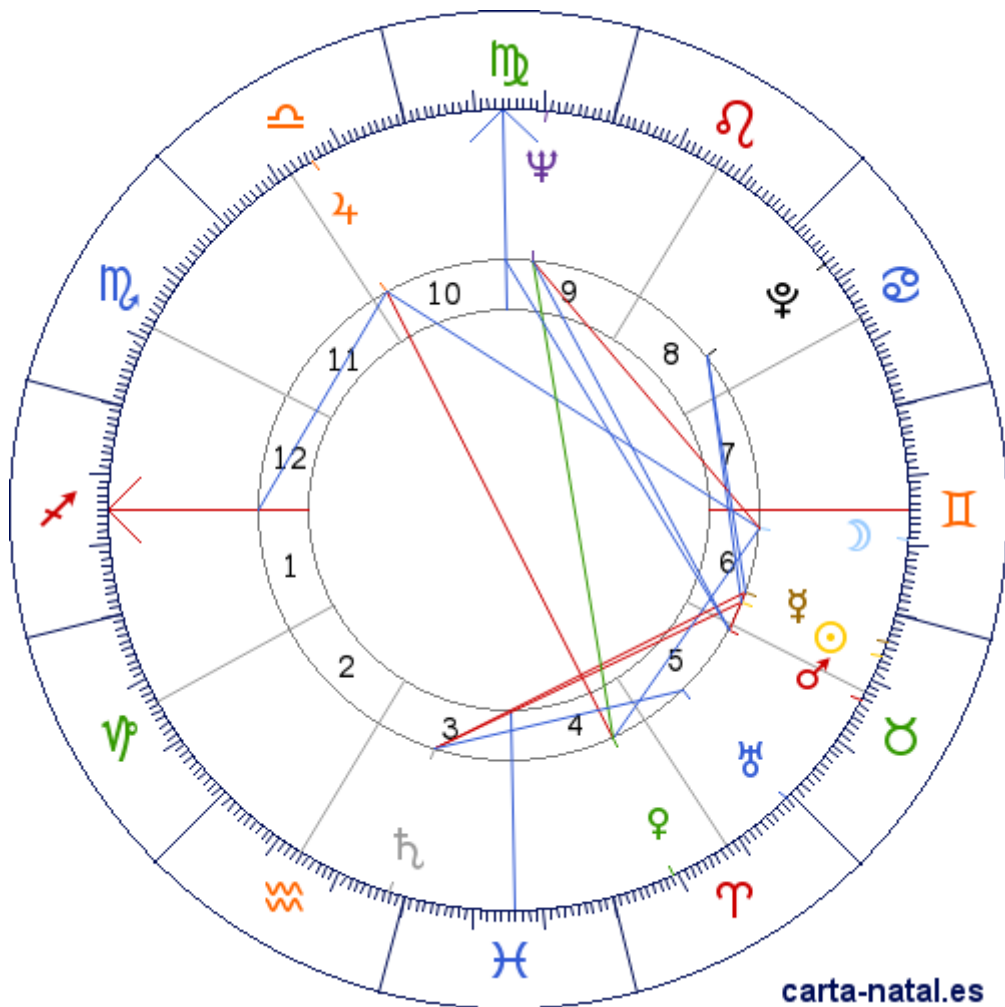

**Carta natal**

**Campo Elías Delgado**

14/05/1934 19:30:00 (/05)  
 15/05/1934 00:30:00 UT

07:36:26N 72:36:04W

Tropical/geocéntrico  
 Carta eclíptica  
 Casas: Placidus

ARMC: 166°57'5.63328"

carta-natal.es

Generalidades

**Casas (Placidus)**

|           |   |           |
|-----------|---|-----------|
| C 1 (AC)  | ♈ | 15°02'29" |
| C 2       | ♉ | 13°38'08" |
| C 3       | ♊ | 13°43'0"  |
| C 4       | ♋ | 15°49'21" |
| C 5       | ♌ | 18°02'20" |
| C 6       | ♍ | 17°50'27" |
| C 7       | ♎ | 15°02'29" |
| C 8       | ♏ | 13°38'08" |
| C 9       | ♐ | 13°43'0"  |
| C 10 (MC) | ♑ | 15°49'21" |
| C 11      | ♒ | 18°02'20" |
| C 12      | ♓ | 17°50'27" |

**Planetas**

|   |   |            |         |
|---|---|------------|---------|
| ☉ | ♍ | 23°29'44"  | 6       |
| ☾ | ♎ | 10°49'06"  | 6       |
| ♀ | ♍ | 25°42'26"  | 6       |
| ♂ | ♎ | 09°24'08"  | 4       |
| ♃ | ♉ | 14°18'55"R | 10 » 11 |
| ♄ | ♋ | 27°41'20"  | 3       |
| ♅ | ♎ | 28°53'16"  | 5       |
| ♆ | ♎ | 09°36'31"R | 9       |
| ♇ | ♏ | 22°50'19"  | 8       |

**Aspectos**

|   |    |           |
|---|----|-----------|
| ☉ | ♀  | 2.21° (S) |
| ☉ | ♂  | 6.96° (S) |
| ☉ | ♄  | 4.19° (A) |
| ☉ | ♀  | 0.66° (S) |
| ☾ | ♀  | 1.42° (S) |
| ☾ | ♄  | 3.5° (A)  |
| ☾ | ♅  | 1.21° (S) |
| ♀ | ♄  | 1.98° (A) |
| ♀ | ♀  | 2.87° (S) |
| ♀ | ♄  | 4.91° (A) |
| ♀ | ♅  | 0.21° (A) |
| ♂ | ♅  | 6.93° (S) |
| ♂ | MC | 0.72° (A) |
| ♄ | AC | 0.73° (S) |
| ♄ | ♅  | 1.2° (S)  |