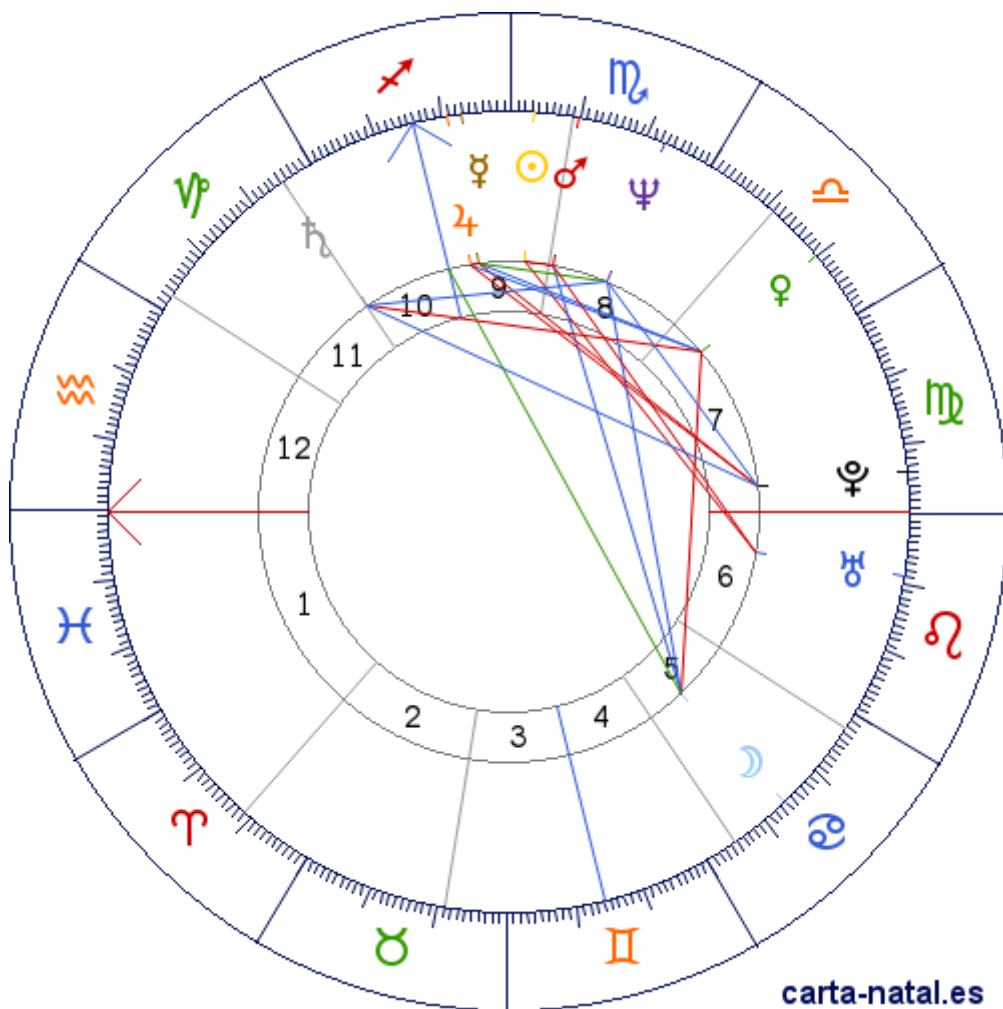

Carta natal

Allison Janney

19/11/1959 12:44:00 (EST)

19/11/1959 17:44:00 UT

42:21:30N 71:03:35W

Tropical/geocéntrico

Carta eclíptica

Casas: Placidus

ARMC: 252°56'43.04292"

carta-natal.es

Generalidades

Casas (Placidus)

C 1 (AC)	♈	00°18'36"
C 2	♉	18°57'43"
C 3	♊	21°08'10"
C 4	♋	14°16'50"
C 5	♌	04°47'17"
C 6	♍	27°27'46"
C 7	♎	00°18'36"
C 8	♏	18°57'43"
C 9	♐	21°08'10"
C 10 (MC)	♑	14°16'50"
C 11	♒	04°47'17"
C 12	♓	27°27'46"

Planetas

♁	♐	26°38'44"	9
♁	♋	13°47'37"	5
♀	♏	07°11'40"R	9
♀	♎	10°14'11"	7
♂	♐	20°08'38"	8 » 9
♃	♏	09°16'59"	9
♃	♐	04°42'12"	10 » 11
♃	♏	21°03'03"	6
♃	♐	07°25'42"	8
♃	♎	06°04'17"	7

Aspectos

♁	0°	♂	6.5° (S)
♁	90°	♃	5.59° (S)
♁	90°	♀	3.56° (S)
♁	120°	♂	6.35° (A)
♁	120°	♃	6.37° (S)
♁	150°	MC	0.49° (S)
♀	60°	♀	3.04° (S)
♀	0°	♃	2.09° (S)
♀	30°	♃	0.23° (S)
♀	90°	♃	1.12° (A)
♀	60°	♃	0.95° (S)
♀	90°	♃	5.53° (S)
♂	90°	♃	0.91° (A)
♃	90°	♃	3.21° (S)
♃	60°	♃	2.72° (A)