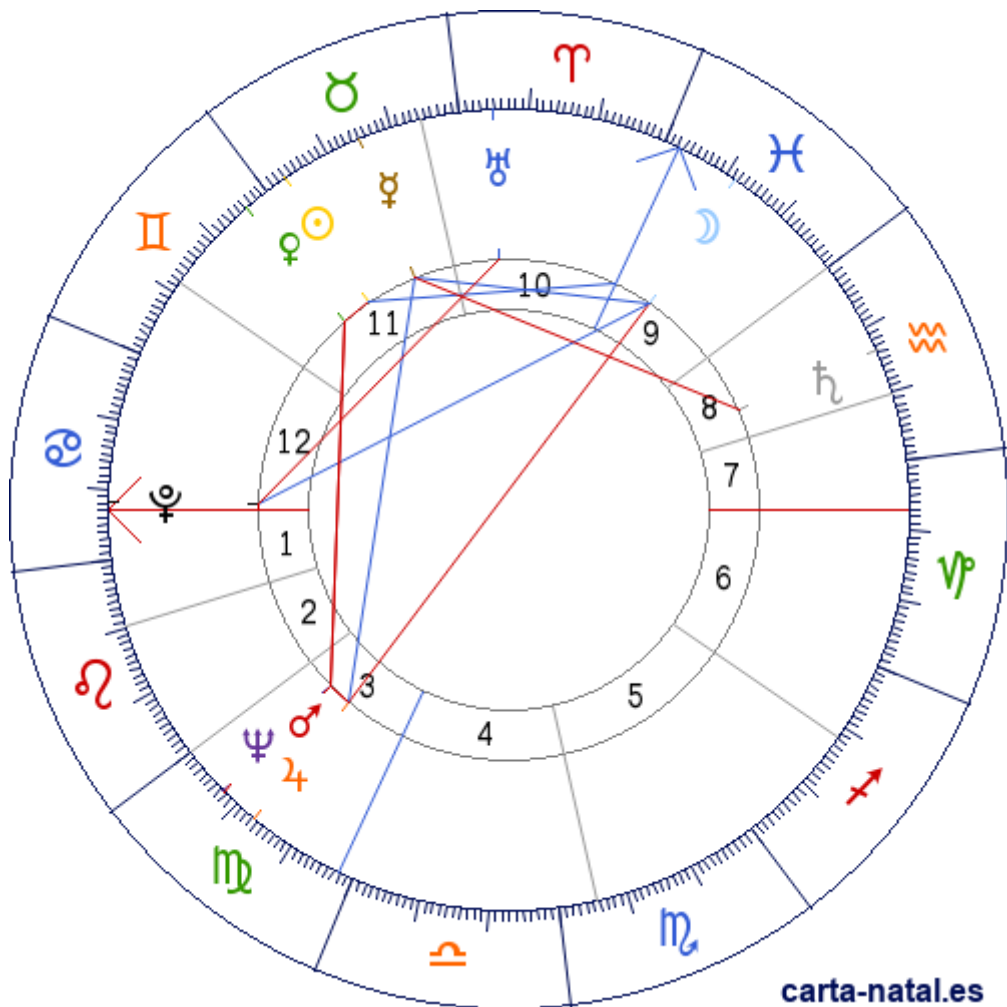

Carta natal

Bernadette Chirac

18/05/1933 09:00:00 (WEST)

18/05/1933 08:00:00 UT

48:51:12N 02:20:56E

Tropical/geocéntrico

Carta eclíptica

Casas: Placidus

ARMC: 357°54'14.5314"

carta-natal.es

Generalidades

Casas (Placidus)

| | | |
|-----------|---|-----------|
| C 1 (AC) | ♌ | 22°53'15" |
| C 2 | ♍ | 09°49'36" |
| C 3 | ♎ | 00°15'55" |
| C 4 | ♎ | 27°42'56" |
| C 5 | ♏ | 05°27'14" |
| C 6 | ♐ | 18°13'58" |
| C 7 | ♑ | 22°53'15" |
| C 8 | ♒ | 09°49'36" |
| C 9 | ♓ | 00°15'55" |
| C 10 (MC) | ♓ | 27°42'56" |
| C 11 | ♈ | 05°27'14" |
| C 12 | ♈ | 18°13'58" |

Planetas

| | | | |
|---|---|------------|--------|
| ☉ | ♉ | 26°54'53" | 11 |
| ☾ | ♊ | 18°34'38" | 9 |
| ♀ | ♈ | 14°50'53" | 11 |
| ♀ | ♈ | 03°57'29" | 11 |
| ♂ | ♎ | 07°36'03" | 3 |
| ♃ | ♎ | 13°23'03" | 3 |
| ♄ | ♎ | 16°19'0"E | 8 |
| ♁ | ♈ | 25°15'17" | 10 |
| ♅ | ♎ | 07°23'53"E | 3 |
| ♁ | ♌ | 21°37'16" | 12 » 1 |

Aspectos

| | | | |
|---|------|----|-----------|
| ☉ | 0° | ♀ | 7.04° (S) |
| ☉ | 60° | MC | 0.8° (S) |
| ☾ | 60° | ♀ | 3.73° (S) |
| ☾ | 180° | ♃ | 5.19° (S) |
| ☾ | 120° | ♁ | 3.04° (A) |
| ♀ | 120° | ♃ | 1.46° (S) |
| ♀ | 90° | ♄ | 1.47° (A) |
| ♀ | 90° | ♂ | 3.64° (A) |
| ♀ | 90° | ♅ | 3.44° (A) |
| ♂ | 0° | ♃ | 5.78° (A) |
| ♂ | 0° | ♅ | 0.2° (S) |
| ♃ | 0° | ♅ | 5.99° (S) |
| ♁ | 90° | ♁ | 3.63° (S) |
| ♁ | 0° | AC | 1.27° (S) |