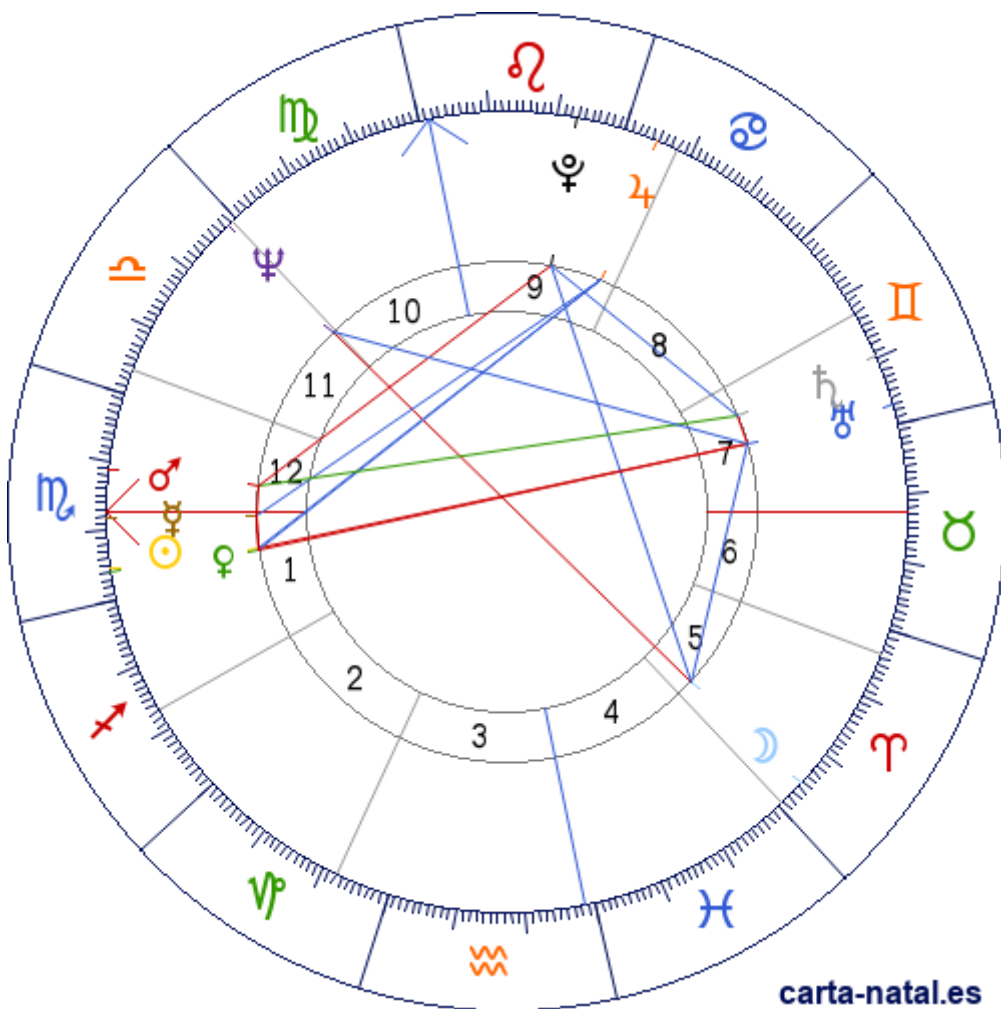

Carta natal

Linda Evans

18/11/1942 07:06:00 (EWT)

18/11/1942 11:06:00 UT

41:45:49N 72:41:06W

Tropical/geocéntrico

Carta eclíptica

Casas: Placidus

ARMC: 150°40'30.55728"

carta-natal.es

Generalidades

Casas (Placidus)

| | | |
|-----------|---|-----------|
| C 1 (AC) | ♏ | 17°17'50" |
| C 2 | ♏ | 17°04'57" |
| C 3 | ♏ | 21°59'19" |
| C 4 | ♏ | 28°31'16" |
| C 5 | ♏ | 00°39'06" |
| C 6 | ♏ | 26°25'39" |
| C 7 | ♏ | 17°17'50" |
| C 8 | ♏ | 17°04'57" |
| C 9 | ♏ | 21°59'19" |
| C 10 (MC) | ♏ | 28°31'16" |
| C 11 | ♏ | 00°39'06" |
| C 12 | ♏ | 26°25'39" |

Planetas

| | | | |
|---|---|--------------------|----|
| ☉ | ♏ | 25°28'57" | 1 |
| ☾ | ♏ | 04°39'44" | 5 |
| ☿ | ♏ | 18°14'48" | 1 |
| ♀ | ♏ | 25°58'05" | 1 |
| ♂ | ♏ | 11°11'07" | 12 |
| ♃ | ♏ | 25°10'52" <u>R</u> | 9 |
| ♄ | ♏ | 10°06'52" <u>R</u> | 7 |
| ♅ | ♏ | 02°51'36" <u>R</u> | 7 |
| ♆ | ♏ | 01°27'55" | 11 |
| ♇ | ♏ | 07°14'11" <u>R</u> | 9 |

Aspectos

| | | | |
|---|------|----|-----------|
| ☉ | 0° | ♀ | 7.24° (A) |
| ☉ | 0° | ♀ | 0.49° (S) |
| ☉ | 120° | ♃ | 0.3° (S) |
| ☉ | 180° | ♄ | 7.38° (A) |
| ☾ | 60° | ♄ | 1.8° (S) |
| ☾ | 180° | ♅ | 3.2° (S) |
| ☾ | 120° | ♆ | 2.57° (A) |
| ♀ | 0° | ♀ | 7.72° (A) |
| ♀ | 0° | ♂ | 7.06° (S) |
| ♀ | 120° | ♃ | 6.93° (A) |
| ♀ | 0° | AC | 0.95° (A) |
| ♀ | 120° | ♃ | 0.79° (S) |
| ♀ | 180° | ♄ | 6.89° (A) |
| ♂ | 150° | ♄ | 1.07° (S) |
| ♂ | 90° | ♆ | 3.95° (S) |