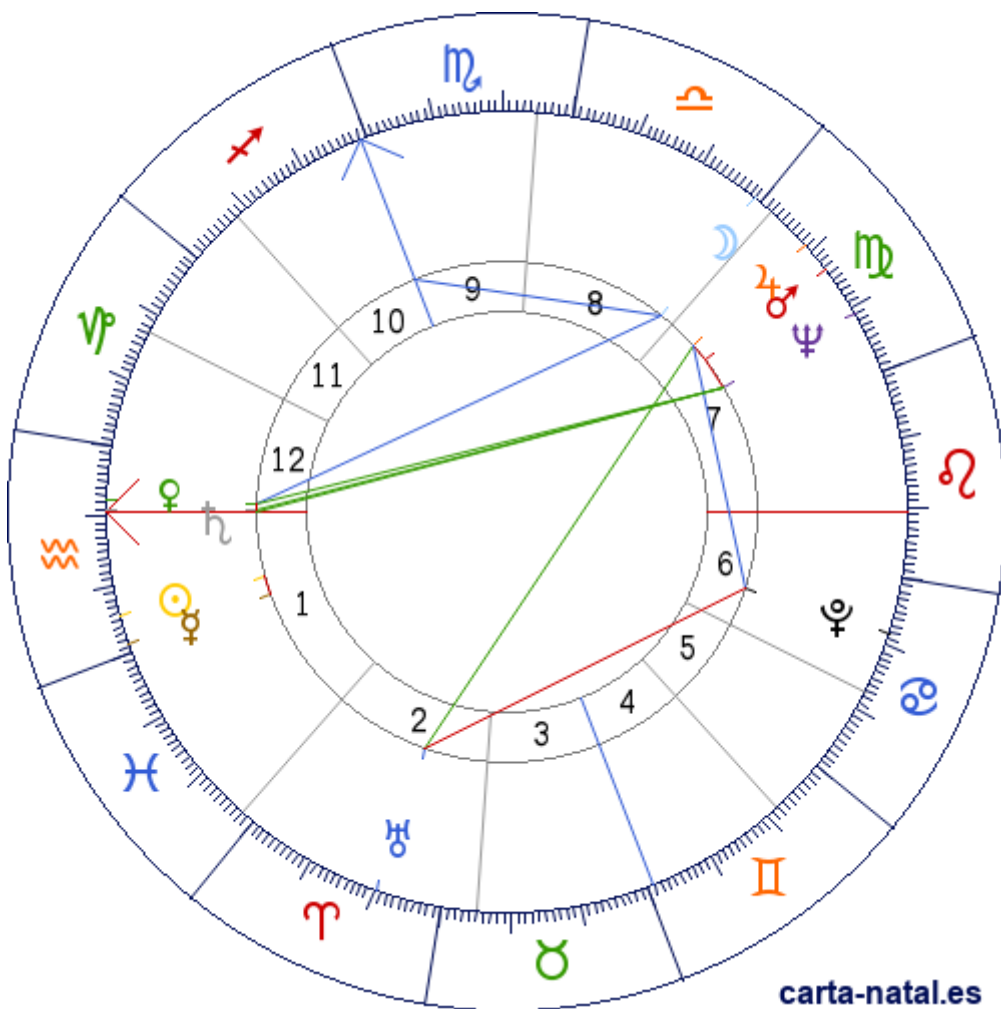

Carta natal

Kim Novak

13/02/1933 06:13:00 (CST)

13/02/1933 12:13:00 UT

41:51:00N 87:39:00W

Tropical/geocéntrico

Carta eclíptica

Casas: Placidus

ARMC: 238°40'39.80028"

carta-natal.es

Generalidades

Casas (Placidus)

| | | |
|-----------|---|-----------|
| C 1 (AC) | ♋ | 09°24'59" |
| C 2 | ♌ | 28°03'18" |
| C 3 | ♍ | 05°00'11" |
| C 4 | ♎ | 00°49'35" |
| C 5 | ♏ | 21°52'23" |
| C 6 | ♐ | 12°47'51" |
| C 7 | ♑ | 09°24'59" |
| C 8 | ♒ | 28°03'18" |
| C 9 | ♓ | 05°00'11" |
| C 10 (MC) | ♈ | 00°49'35" |
| C 11 | ♉ | 21°52'23" |
| C 12 | ♊ | 12°47'51" |

Planetas

| | | | |
|---|---|--------------------|--------|
| ☉ | ♋ | 24°21'46" | 1 |
| ☾ | ♉ | 01°16'42" | 8 |
| ☿ | ♋ | 28°42'35" | 1 |
| ♀ | ♋ | 07°34'51" | 12 » 1 |
| ♂ | ♊ | 16°43'23" <u>R</u> | 7 |
| ♃ | ♊ | 21°14'19" <u>R</u> | 7 |
| ♄ | ♋ | 09°09'39" | 12 » 1 |
| ♅ | ♌ | 20°21'17" | 2 |
| ♆ | ♊ | 09°12'38" <u>R</u> | 7 |
| ♇ | ♓ | 21°42'49" <u>R</u> | 6 |

Aspectos

| | | | |
|---|------|----|-----------|
| ☉ | 0° | ♀ | 4.35° (S) |
| ☾ | 120° | ♀ | 6.3° (A) |
| ☾ | 60° | MC | 0.45° (A) |
| ♀ | 0° | ♄ | 1.58° (A) |
| ♀ | 150° | ♅ | 1.63° (A) |
| ♀ | 0° | AC | 1.84° (S) |
| ♂ | 0° | ♃ | 4.52° (S) |
| ♂ | 0° | ♅ | 7.51° (A) |
| ♃ | 150° | ♄ | 0.88° (A) |
| ♃ | 60° | ♀ | 0.47° (S) |
| ♄ | 150° | ♅ | 0.05° (A) |
| ♄ | 0° | AC | 0.26° (S) |
| ♅ | 90° | ♀ | 1.36° (A) |
| ♅ | 150° | AC | 0.21° (S) |