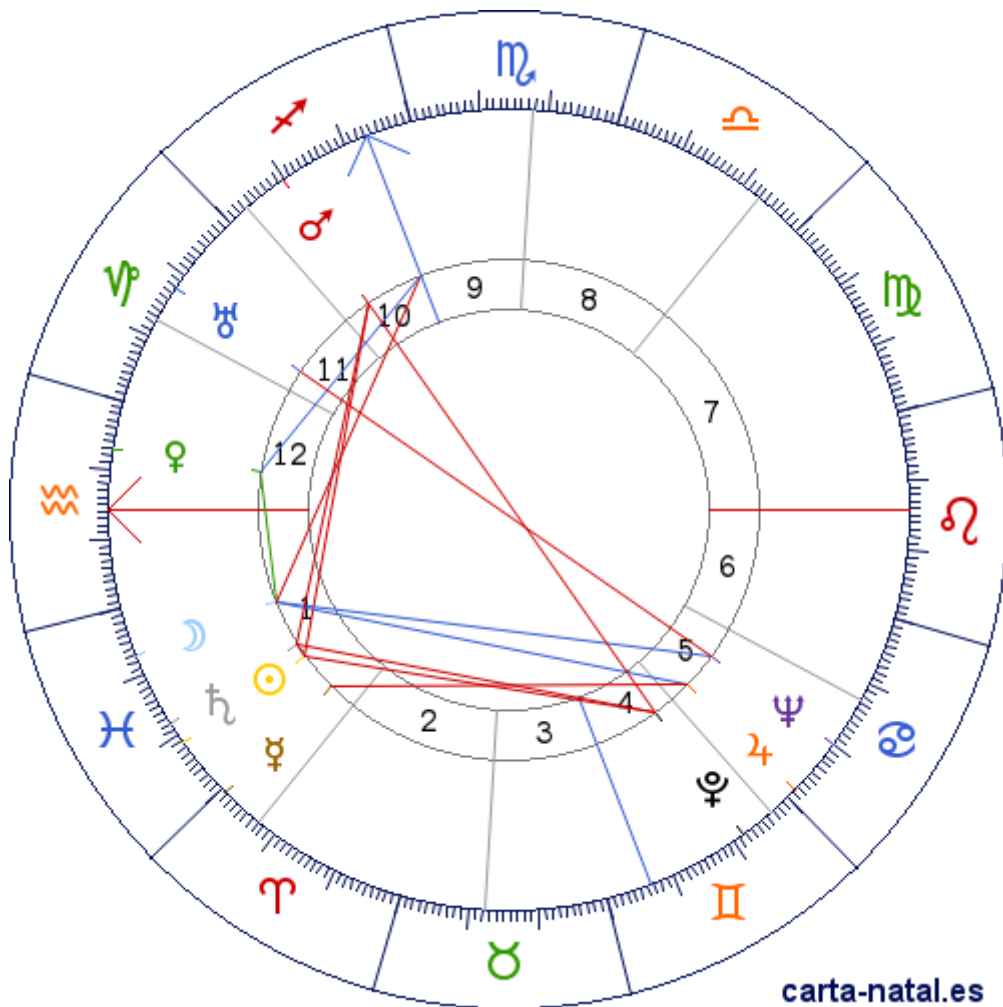

Carta natal

Mircea Eliade

13/03/1907 05:00:24 (LMT)
13/03/1907 03:15:58 UT

44:25:56N 26:06:23E

Tropical/geocéntrico
Carta eclíptica
Casas: Placidus

ARMC: 244°42'28.2456"

carta-natal.es

Generalidades

Casas (Placidus)

| | | |
|-----------|---|-----------|
| C 1 (AC) | ♈ | 15°47'57" |
| C 2 | ♉ | 07°09'05" |
| C 3 | ♊ | 12°26'34" |
| C 4 | ♋ | 06°33'47" |
| C 5 | ♌ | 26°38'20" |
| C 6 | ♍ | 17°25'43" |
| C 7 | ♎ | 15°47'57" |
| C 8 | ♏ | 07°09'05" |
| C 9 | ♐ | 12°26'34" |
| C 10 (MC) | ♑ | 06°33'47" |
| C 11 | ♒ | 26°38'20" |
| C 12 | ♓ | 17°25'43" |

Planetas

| | | | |
|---|---|------------|----|
| ☉ | ♎ | 21°24'16" | 1 |
| ☾ | ♎ | 07°09'01" | 1 |
| ☿ | ♈ | 00°40'18"R | 1 |
| ♀ | ♈ | 07°03'49" | 12 |
| ♂ | ♐ | 20°02'18" | 10 |
| ♃ | ♑ | 01°22'35" | 5 |
| ♄ | ♎ | 18°07'38" | 1 |
| ♅ | ♍ | 12°10'17" | 11 |
| ♆ | ♊ | 09°51'49"R | 5 |
| ♇ | ♉ | 21°44'34"E | 4 |

Aspectos

| | | | |
|---|------|----|-----------|
| ☉ | 90° | ♂ | 1.37° (S) |
| ☉ | 0° | ♁ | 3.28° (S) |
| ☉ | 90° | ♀ | 0.34° (A) |
| ☾ | 30° | ♀ | 0.09° (S) |
| ☾ | 120° | ♃ | 5.77° (S) |
| ☾ | 120° | ♅ | 2.71° (A) |
| ☾ | 90° | MC | 0.59° (A) |
| ☿ | 90° | ♃ | 0.7° (S) |
| ♀ | 60° | MC | 0.5° (A) |
| ♂ | 90° | ♁ | 1.91° (S) |
| ♂ | 180° | ♀ | 1.7° (A) |
| ♁ | 90° | ♀ | 3.62° (A) |
| ♅ | 180° | ♅ | 2.31° (S) |