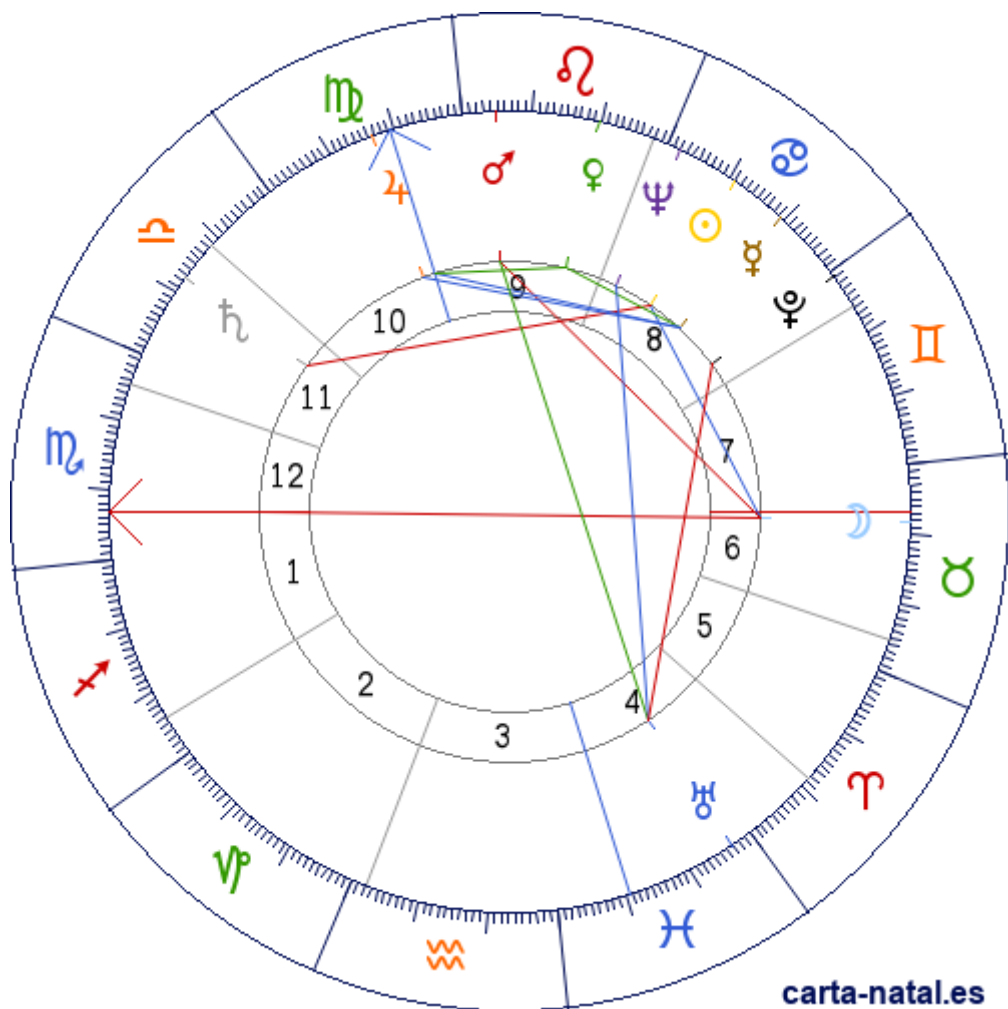

Carta natal

Luis XI de Francia

12/07/1423 15:30:00 (LMT)
12/07/1423 15:20:24 UT GREG

47:05:00N 02:24:00E

Tropical/geocéntrico
Carta eclíptica
Casas: Placidus

ARMC: 162°04'55.3476"

carta-natal.es

Generalidades

Casas (Placidus)

| | | |
|-----------|---|-----------|
| C 1 (AC) | ♈ | 23°13'27" |
| C 2 | ♉ | 24°08'04" |
| C 3 | ♊ | 02°14'32" |
| C 4 | ♈ | 10°34'36" |
| C 5 | ♈ | 11°22'52" |
| C 6 | ♈ | 04°41'16" |
| C 7 | ♈ | 23°13'27" |
| C 8 | ♈ | 24°08'04" |
| C 9 | ♈ | 02°14'32" |
| C 10 (MC) | ♈ | 10°34'36" |
| C 11 | ♈ | 11°22'52" |
| C 12 | ♈ | 04°41'16" |

Planetas

| | | | |
|---|---|-----------|-------|
| ☉ | ♈ | 19°03'07" | 8 |
| ☾ | ♈ | 21°52'20" | 6 » 7 |
| ☿ | ♈ | 10°35'50" | 8 |
| ♀ | ♈ | 10°20'11" | 9 |
| ♂ | ♈ | 25°19'28" | 9 |
| ♃ | ♈ | 13°26'00" | 10 |
| ♄ | ♈ | 17°28'46" | 11 |
| ♅ | ♈ | 26°50'00" | R 4 |
| ♆ | ♈ | 27°59'39" | 8 |
| ♇ | ♈ | 29°21'07" | 8 |

Aspectos

| | | | |
|---|------|----|-----------|
| ☉ | 60° | ☾ | 2.82° (S) |
| ☉ | 90° | ♄ | 1.57° (S) |
| ☾ | 90° | ♂ | 3.45° (A) |
| ☾ | 180° | AC | 1.35° (S) |
| ♀ | 30° | ♀ | 0.26° (S) |
| ♀ | 60° | ♃ | 2.84° (A) |
| ♀ | 60° | MC | 0.02° (A) |
| ♀ | 30° | MC | 0.24° (S) |
| ♂ | 150° | ♅ | 1.51° (A) |
| ♅ | 120° | ♆ | 1.16° (S) |
| ♅ | 90° | ♇ | 2.52° (S) |