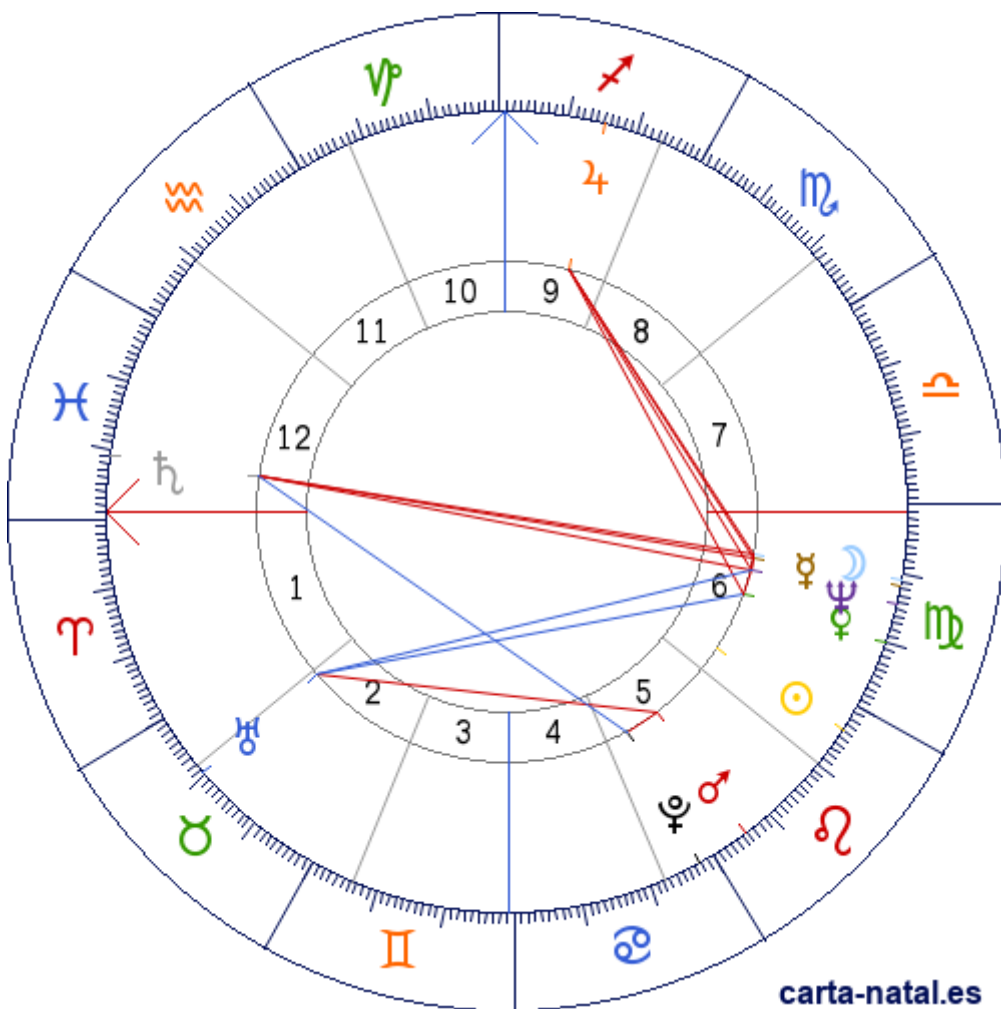

Carta natal

Robert Redford

18/08/1936 20:02:00 (PST)

19/08/1936 04:02:00 UT

34:01:10N 118:29:28W

Tropical/geocéntrico

Carta eclíptica

Casas: Placidus

ARMC: 269°20'19.83732"

carta-natal.es

Generalidades

Casas (Placidus)

| | | |
|-----------|---|-----------|
| C 1 (AC) | ♈ | 28°58'52" |
| C 2 | ♉ | 08°18'35" |
| C 3 | ♊ | 06°18'48" |
| C 4 | ♋ | 29°23'36" |
| C 5 | ♌ | 22°23'0" |
| C 6 | ♍ | 20°05'04" |
| C 7 | ♎ | 28°58'52" |
| C 8 | ♏ | 08°18'35" |
| C 9 | ♐ | 06°18'48" |
| C 10 (MC) | ♐ | 29°23'36" |
| C 11 | ♑ | 22°23'0" |
| C 12 | ♒ | 20°05'04" |

Planetas

| | | | |
|---|---|--------------------|----|
| ☉ | ♍ | 25°58'47" | 6 |
| ☾ | ♎ | 19°14'12" | 6 |
| ☿ | ♎ | 18°13'40" | 6 |
| ♀ | ♎ | 09°57'43" | 6 |
| ♂ | ♍ | 05°38'57" | 5 |
| ♃ | ♈ | 14°40'37" | 9 |
| ♄ | ♈ | 20°52'14" <u>R</u> | 12 |
| ♅ | ♉ | 09°35'06" <u>E</u> | 2 |
| ♆ | ♎ | 15°44'12" | 6 |
| ♇ | ♌ | 27°45'41" | 5 |

Aspectos

| | | | |
|---|------|---|-----------|
| ☾ | 0° | ♀ | 1.01° (S) |
| ☾ | 90° | ♃ | 4.56° (S) |
| ☾ | 180° | ♄ | 1.63° (A) |
| ☾ | 0° | ♆ | 3.5° (S) |
| ♀ | 90° | ♃ | 3.55° (S) |
| ♀ | 180° | ♄ | 2.64° (A) |
| ♀ | 0° | ♆ | 2.49° (S) |
| ♀ | 90° | ♅ | 4.71° (A) |
| ♀ | 120° | ♅ | 0.38° (S) |
| ♀ | 0° | ♆ | 5.77° (A) |
| ♂ | 90° | ♅ | 3.94° (A) |
| ♂ | 0° | ♇ | 7.89° (S) |
| ♃ | 90° | ♆ | 1.06° (S) |
| ♄ | 180° | ♆ | 5.13° (A) |
| ♄ | 120° | ♇ | 6.89° (S) |