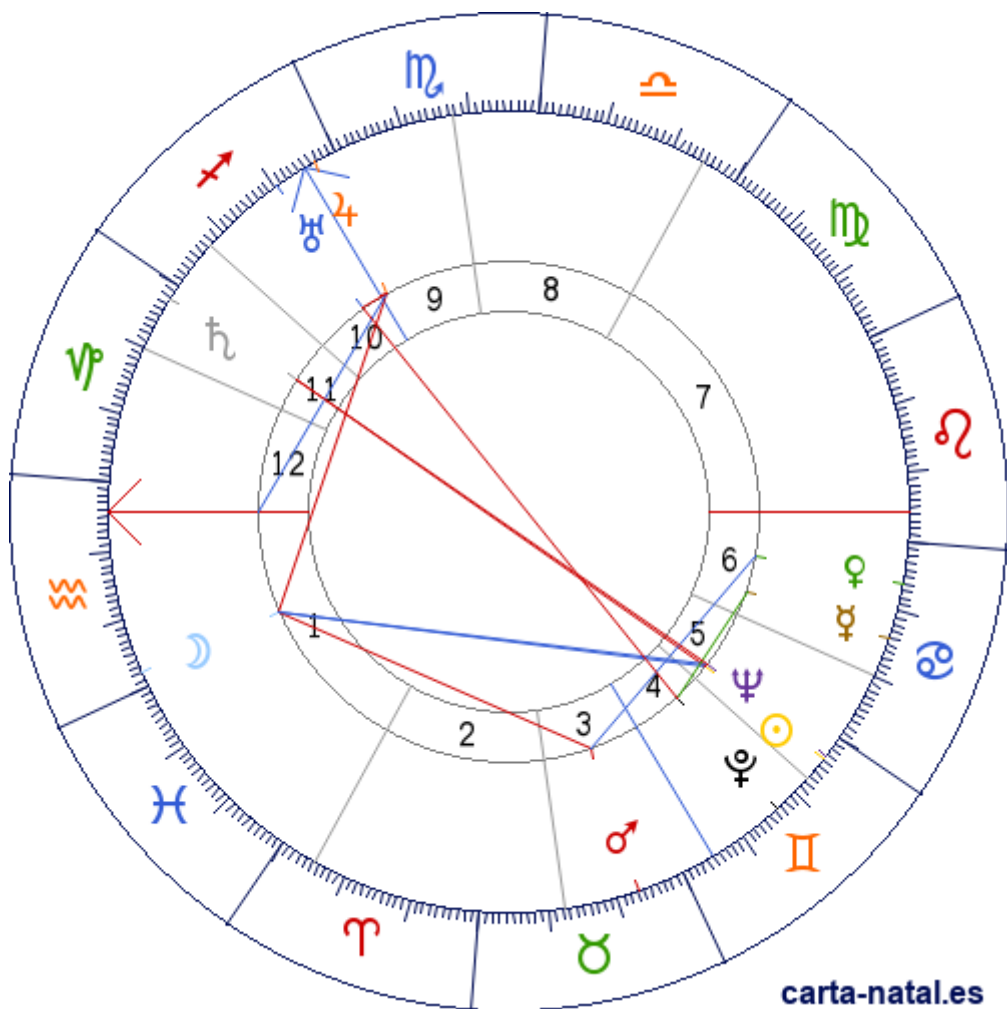

Carta natal

Martin Bormann

17/06/1900 22:45:00 (CET)
17/06/1900 21:45:00 UT

51:54:00N 11:03:00E

Tropical/geocéntrico
Carta eclíptica
Casas: Placidus

ARMC: 242°59'3.72408"

carta-natal.es

Generalidades

Casas (Placidus)

| | | |
|-----------|---|-----------|
| C 1 (AC) | ♈ | 04°17'26" |
| C 2 | ♉ | 05°08'58" |
| C 3 | ♊ | 12°21'43" |
| C 4 | ♋ | 04°55'55" |
| C 5 | ♌ | 22°34'25" |
| C 6 | ♍ | 10°10'0" |
| C 7 | ♎ | 04°17'26" |
| C 8 | ♏ | 05°08'58" |
| C 9 | ♐ | 12°21'43" |
| C 10 (MC) | ♑ | 04°55'55" |
| C 11 | ♒ | 22°34'25" |
| C 12 | ♓ | 10°10'0" |

Planetas

| | | | |
|---|---|--------------------|--------|
| ☉ | ♌ | 26°11'14" | 5 |
| ☾ | ♈ | 27°48'02" | 1 |
| ☿ | ♓ | 15°49'02" | 6 |
| ♀ | ♍ | 23°58'57" <u>E</u> | 6 |
| ♂ | ♊ | 23°12'29" | 3 |
| ♃ | ♏ | 03°26'44" <u>R</u> | 9 » 10 |
| ♄ | ♒ | 02°10'28" <u>R</u> | 11 |
| ♅ | ♏ | 09°49'09" <u>R</u> | 10 |
| ♆ | ♎ | 26°41'51" | 5 |
| ♇ | ♎ | 16°25'13" | 4 |

Aspectos

| | | | |
|---|------|----|-----------|
| ☉ | 120° | ☾ | 1.61° (S) |
| ☉ | 180° | ♄ | 5.99° (A) |
| ☉ | 0° | ♅ | 0.51° (A) |
| ☾ | 90° | ♂ | 4.59° (S) |
| ☾ | 90° | ♃ | 5.65° (A) |
| ☾ | 120° | ♅ | 1.1° (S) |
| ♀ | 30° | ♆ | 0.6° (A) |
| ♀ | 60° | ♂ | 0.77° (A) |
| ♃ | 0° | ♅ | 6.37° (S) |
| ♃ | 60° | AC | 0.85° (S) |
| ♃ | 0° | MC | 1.49° (S) |
| ♄ | 180° | ♅ | 5.48° (A) |
| ♅ | 180° | ♆ | 6.6° (S) |