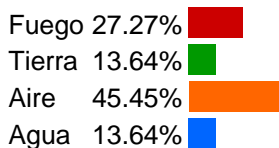

Generalidades

Casas (Placidus)

C 1 (AC)	♈	04°48'20"
C 2	♈	25°21'27"
C 3	♌	20°19'46"
C 4	♌	21°40'05"
C 5	♍	28°13'25"
C 6	♍	04°04'22"
C 7	♎	04°48'20"
C 8	♎	25°21'27"
C 9	♏	20°19'46"
C 10 (MC)	♏	21°40'05"
C 11	♐	28°13'25"
C 12	♑	04°04'22"

Planetas

☉	♎	21°20'34"	7
☾	♌	26°19'40"	11
☿	♎	29°45'32"R	8
♀	♍	06°00'18"	6
♂	♍	24°26'0"	4 » 5
♃	♎	08°37'09"	7
♄	♍	20°40'46"	6
♅	♏	26°14'29"	9
♆	♎	19°02'55"	7
♇	♏	20°12'50"	9 » 10

Aspectos

☉	120°	☾	4.98° (S)
☉	90°	♂	3.09° (A)
☉	30°	♄	0.66° (S)
☉	0°	♆	2.29° (S)
☉	60°	♀	1.13° (S)
☉	60°	MC	0.33° (S)
☾	120°	♀	3.43° (A)
☾	150°	♂	1.89° (S)
☾	90°	♅	0.09° (S)
♀	90°	♂	5.33° (A)
♂	60°	♄	3.75° (S)
♂	120°	♅	1.81° (A)
♂	90°	♆	5.38° (S)
♄	90°	♀	0.47° (S)
♄	90°	MC	0.99° (S)