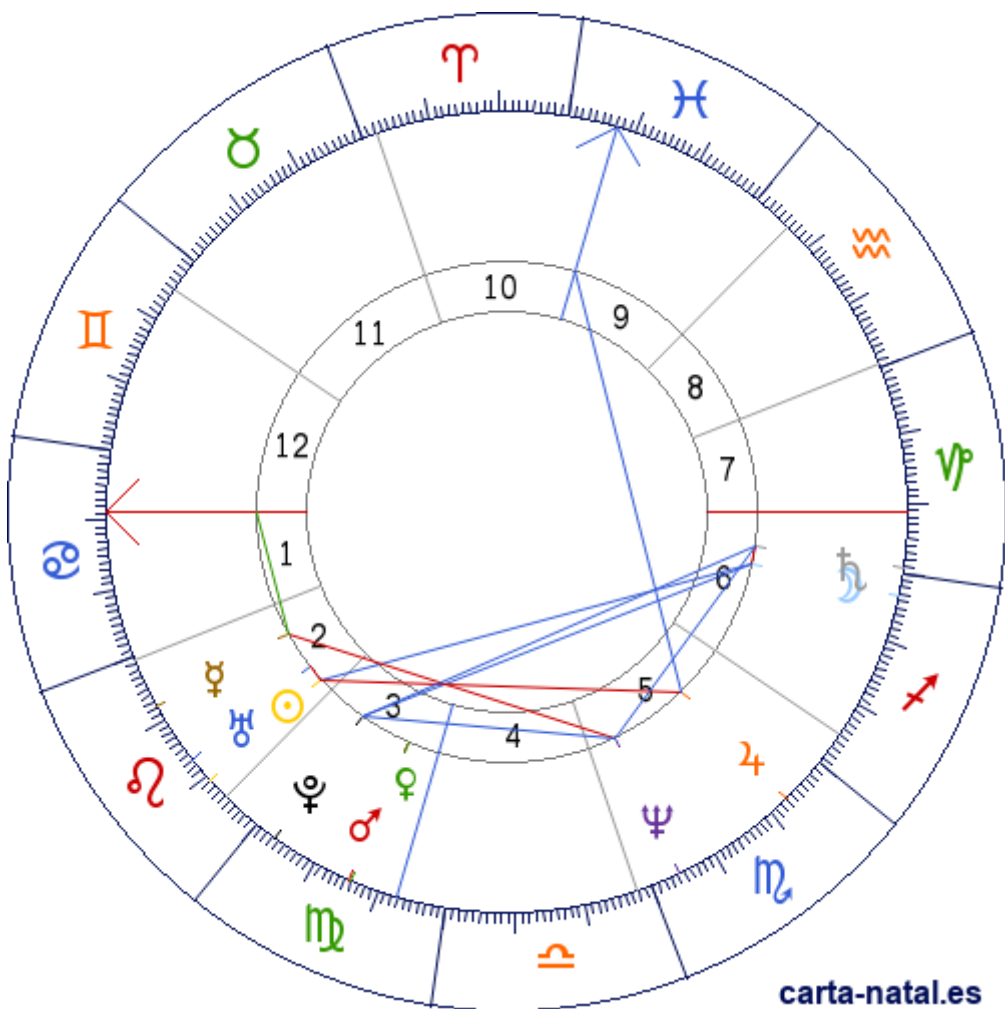

Carta natal

Marcia Gay Harden

14/08/1959 02:55:00 (PDT)

14/08/1959 09:55:00 UT

32:50:50N 117:16:27W

Tropical/geocéntrico

Carta eclíptica

Casas: Placidus

ARMC: 353°33'11.09232"

carta-natal.es

Generalidades

Fuego 40.91%

Tierra 27.27%

Aire 0%

Agua 31.82%

Cardinal 18.18%

Planetas

| | | | |
|---|---|--------------------|-------|
| ☉ | ♌ | 20°52'14" | 2 » 3 |
| ☾ | ♏ | 26°46'56" | 6 |
| ☿ | ♌ | 07°48'46" <u>R</u> | 2 |
| ♀ | ♍ | 15°53'16" <u>R</u> | 3 |
| ♂ | ♍ | 15°36'40" | 3 |
| ♃ | ♎ | 23°03'29" | 5 |
| ♅ | ♐ | 00°49'46" <u>R</u> | 6 |
| ♁ | ♌ | 16°57'26" | 2 |
| ♆ | ♎ | 04°24'18" | 5 |
| ♇ | ♍ | 03°29'08" | 3 |

Aspectos

| | | | |
|---|------|----|-----------|
| ☉ | 120° | ☾ | 5.91° (S) |
| ☉ | 90° | ♃ | 2.19° (A) |
| ☉ | 0° | ♁ | 3.91° (S) |
| ☾ | 0° | ♅ | 4.05° (A) |
| ☾ | 120° | ♀ | 6.7° (A) |
| ♀ | 90° | ♆ | 3.41° (A) |
| ♀ | 30° | AC | 0.99° (S) |
| ♀ | 0° | ♂ | 0.28° (A) |
| ♃ | 120° | MC | 0.08° (A) |
| ♅ | 60° | ♆ | 3.58° (S) |
| ♅ | 120° | ♀ | 2.66° (S) |
| ♆ | 60° | ♀ | 0.92° (A) |