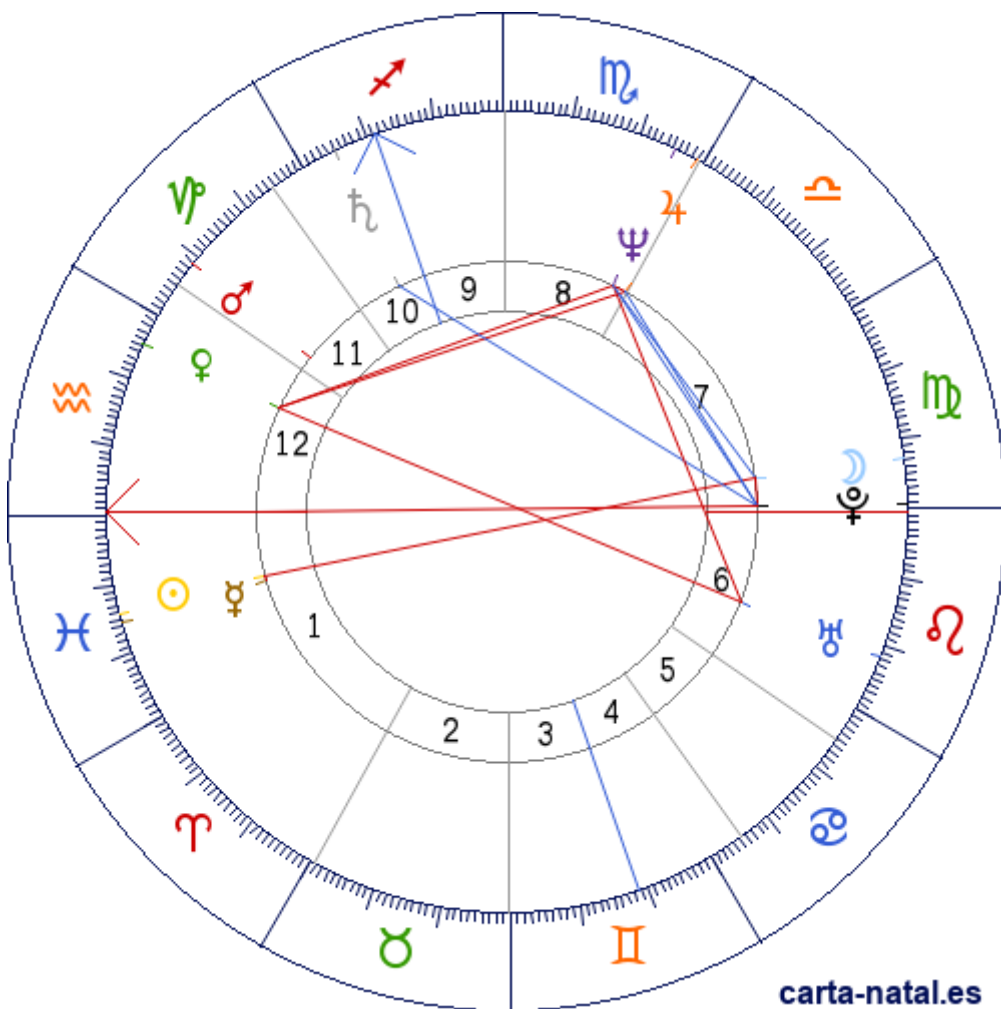

**Carta natal**

**Andy Gibb**

05/03/1958 06:30:00 (GMT)

05/03/1958 06:30:00 UT

53:28:51N 02:14:15W

Tropical/geocéntrico

Carta eclíptica

Casas: Placidus

ARMC: 257°45'55.25172"

carta-natal.es

Generalidades

**Casas (Placidus)**

|           |   |           |
|-----------|---|-----------|
| C 1 (AC)  | ♊ | 29°28'18" |
| C 2       | ♈ | 00°45'06" |
| C 3       | ♉ | 29°50'15" |
| C 4       | ♊ | 18°44'54" |
| C 5       | ♋ | 05°24'23" |
| C 6       | ♌ | 24°48'46" |
| C 7       | ♍ | 29°28'18" |
| C 8       | ♎ | 00°45'06" |
| C 9       | ♏ | 29°50'15" |
| C 10 (MC) | ♐ | 18°44'54" |
| C 11      | ♑ | 05°24'23" |
| C 12      | ♒ | 24°48'46" |

**Planetas**

|   |   |                    |         |
|---|---|--------------------|---------|
| ♁ | ♈ | 14°11'00"          | 1       |
| ♁ | ♋ | 07°05'52"          | 7       |
| ♀ | ♈ | 15°28'22"          | 1       |
| ♀ | ♊ | 04°42'32"          | 12      |
| ♂ | ♑ | 21°13'55"          | 11 » 12 |
| ♃ | ♐ | 01°10'36" <u>R</u> | 8       |
| ♄ | ♐ | 24°56'36"          | 10      |
| ♅ | ♏ | 08°14'53" <u>R</u> | 6       |
| ♆ | ♏ | 04°33'49" <u>R</u> | 8       |
| ♇ | ♋ | 00°45'06" <u>R</u> | 7       |

**Aspectos**

|   |      |    |           |
|---|------|----|-----------|
| ♁ | 180° | ♁  | 7.09° (A) |
| ♁ | 0°   | ♀  | 1.29° (S) |
| ♁ | 60°  | ♃  | 2.53° (S) |
| ♁ | 0°   | ♅  | 6.35° (S) |
| ♀ | 90°  | ♃  | 3.53° (S) |
| ♀ | 180° | ♅  | 3.54° (A) |
| ♀ | 90°  | ♃  | 0.15° (S) |
| ♃ | 0°   | ♃  | 3.39° (S) |
| ♃ | 60°  | ♅  | 0.42° (A) |
| ♄ | 120° | ♅  | 5.81° (A) |
| ♅ | 90°  | ♃  | 3.68° (A) |
| ♃ | 60°  | ♅  | 3.81° (S) |
| ♅ | 180° | AC | 1.28° (A) |