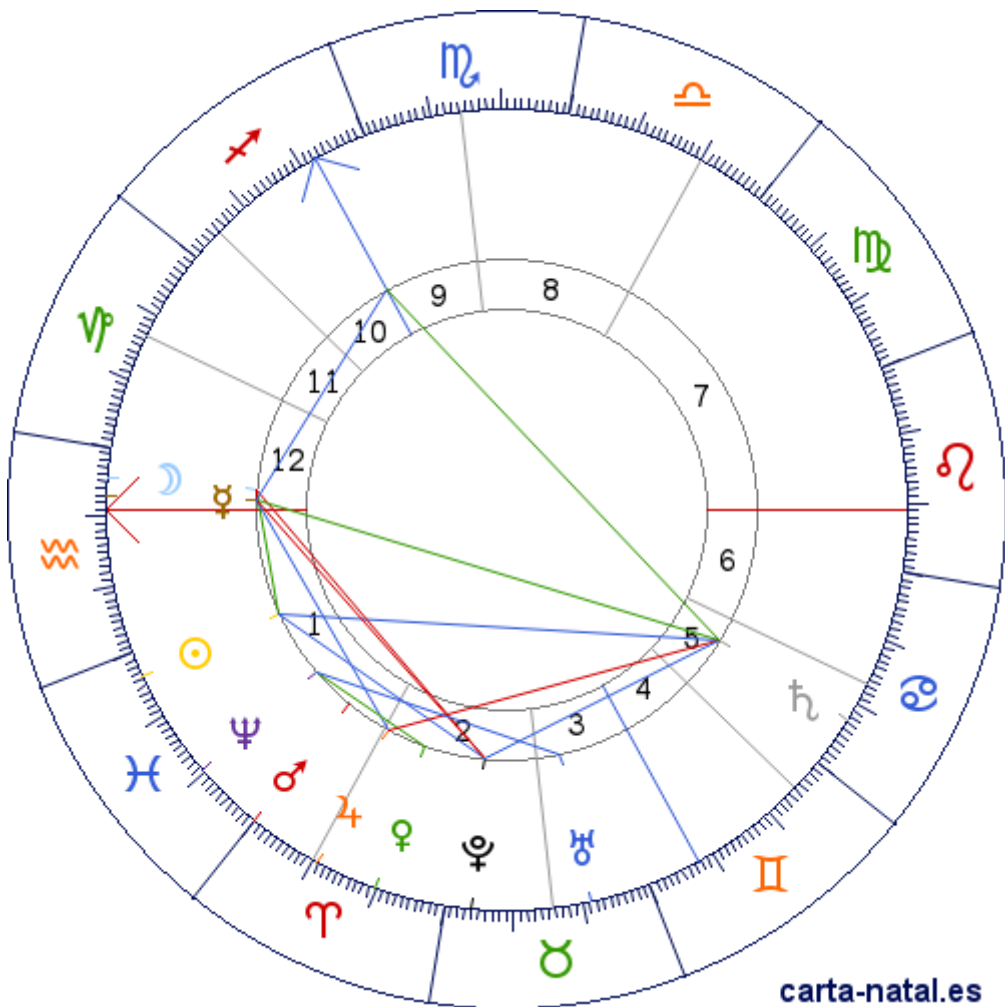

Carta natal

Robert Baden-Powell

22/02/1857 06:20:00 (GMT)
22/02/1857 06:20:00 UT

51:45:08N 01:15:21W

Tropical/geocéntrico
Carta eclíptica
Casas: Placidus

ARMC: 245°50'59.84592"

carta-natal.es

Generalidades

Casas (Placidus)

| | | |
|-----------|---|-----------|
| C 1 (AC) | ♋ | 09°03'31" |
| C 2 | ♌ | 10°02'28" |
| C 3 | ♍ | 15°42'21" |
| C 4 | ♎ | 07°38'32" |
| C 5 | ♏ | 25°11'52" |
| C 6 | ♐ | 13°13'05" |
| C 7 | ♑ | 09°03'31" |
| C 8 | ♒ | 10°02'28" |
| C 9 | ♓ | 15°42'21" |
| C 10 (MC) | ♈ | 07°38'32" |
| C 11 | ♉ | 25°11'52" |
| C 12 | ♊ | 13°13'05" |

Planetas

| | | | |
|---|---|--------------------|--------|
| ☉ | ♋ | 03°37'40" | 1 |
| ☾ | ♋ | 04°19'36" | 12 |
| ☿ | ♋ | 06°57'48" | 12 » 1 |
| ♀ | ♋ | 19°56'29" | 2 |
| ♂ | ♋ | 29°56'50" | 1 |
| ♃ | ♋ | 10°47'34" | 2 |
| ♄ | ♋ | 07°28'46" <u>R</u> | 5 |
| ♅ | ♋ | 21°16'45" | 3 |
| ♆ | ♋ | 19°29'51" | 1 |
| ♇ | ♋ | 03°55'04" | 2 |

Aspectos

| | | | |
|---|------|----|-----------|
| ☉ | 30° | ☾ | 0.7° (S) |
| ☉ | 120° | ♃ | 3.85° (A) |
| ☉ | 60° | ♀ | 0.29° (A) |
| ☾ | 0° | ♀ | 2.64° (A) |
| ☾ | 90° | ♀ | 0.41° (S) |
| ♀ | 60° | ♃ | 3.83° (A) |
| ♀ | 150° | ♃ | 0.52° (A) |
| ♀ | 90° | ♀ | 3.05° (S) |
| ♀ | 60° | MC | 0.68° (S) |
| ♀ | 30° | ♃ | 0.44° (S) |
| ♃ | 90° | ♃ | 3.31° (S) |
| ♃ | 60° | ♀ | 3.56° (A) |
| ♃ | 150° | MC | 0.16° (S) |
| ♃ | 60° | ♃ | 1.78° (A) |