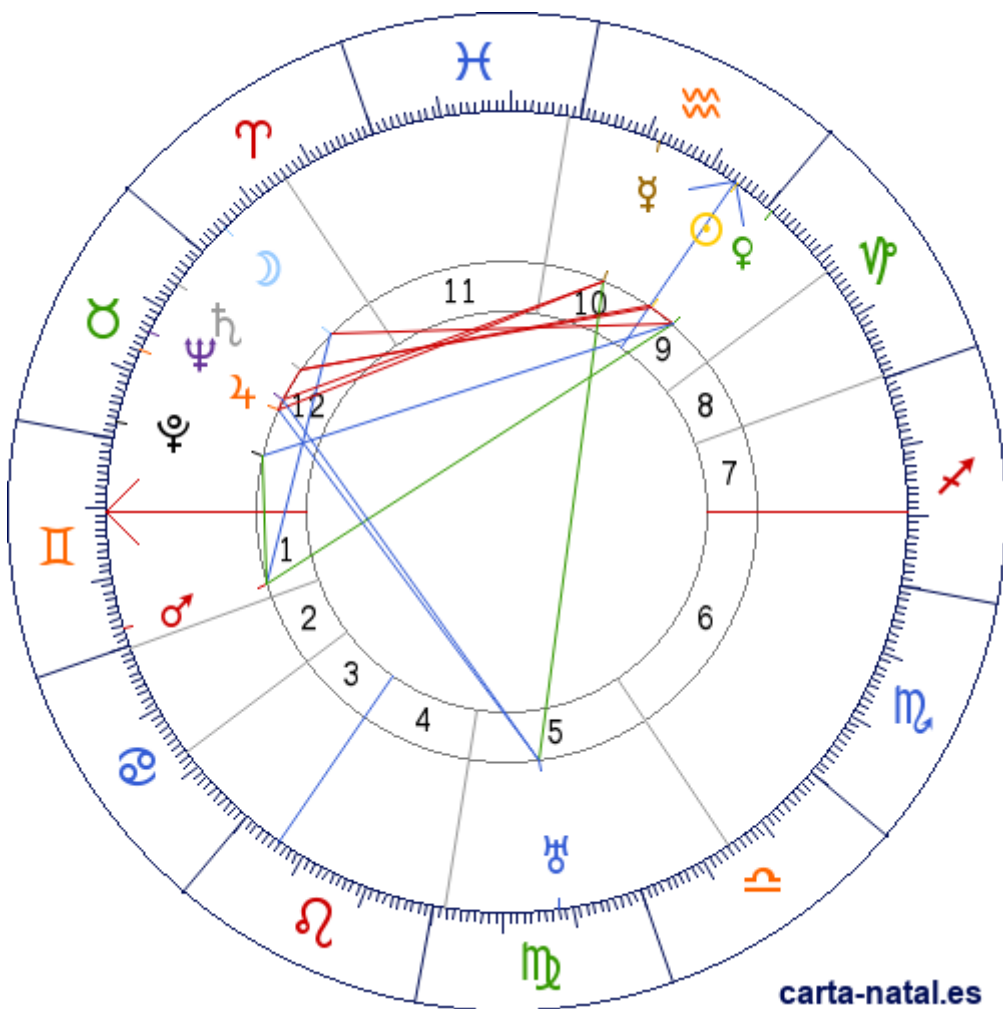

Carta natal

Virginia Woolf

25/01/1882 12:15:00 (GMT)

25/01/1882 12:15:00 UT

51:30:31N 00:07:33W

Tropical/geocéntrico

Carta eclíptica

Casas: Placidus

ARMC: 308°19'31.69668"

carta-natal.es

Generalidades

Casas (Placidus)

| | | |
|-----------|---|-----------|
| C 1 (AC) | ♊ | 10°32'06" |
| C 2 | ♌ | 00°20'16" |
| C 3 | ♌ | 17°14'55" |
| C 4 | ♍ | 05°56'54" |
| C 5 | ♎ | 01°38'22" |
| C 6 | ♏ | 14°10'05" |
| C 7 | ♐ | 10°32'06" |
| C 8 | ♑ | 00°20'16" |
| C 9 | ♑ | 17°14'55" |
| C 10 (MC) | ♒ | 05°56'54" |
| C 11 | ♓ | 01°38'22" |
| C 12 | ♈ | 14°10'05" |

Planetas

| | | | |
|---|---|--------------------|--------|
| ☉ | ♒ | 05°29'29" | 9 » 10 |
| ☽ | ♈ | 25°19'53" | 12 |
| ♀ | ♒ | 18°03'07" | 10 |
| ♀ | ♑ | 29°04'41" | 9 |
| ♂ | ♊ | 27°23'58" <u>R</u> | 1 » 2 |
| ♃ | ♌ | 16°36'06" | 12 |
| ♅ | ♌ | 05°52'17" | 12 |
| ♁ | ♎ | 18°05'23" <u>R</u> | 5 |
| ♆ | ♌ | 13°46'29" <u>E</u> | 12 |
| ♇ | ♌ | 27°23'27" <u>R</u> | 12 |

Aspectos

| | | | |
|---|------|----|-----------|
| ☉ | 0° | ♀ | 6.41° (A) |
| ☉ | 90° | ♄ | 0.38° (A) |
| ☉ | 0° | MC | 0.46° (S) |
| ☽ | 90° | ♀ | 3.75° (A) |
| ☽ | 60° | ♂ | 2.07° (A) |
| ♀ | 90° | ♃ | 1.45° (S) |
| ♀ | 150° | ♁ | 0.04° (A) |
| ♀ | 90° | ♆ | 4.28° (S) |
| ♀ | 150° | ♂ | 1.68° (S) |
| ♀ | 120° | ♇ | 1.69° (S) |
| ♂ | 30° | ♇ | 0.01° (A) |
| ♃ | 120° | ♁ | 1.49° (A) |
| ♃ | 0° | ♆ | 2.83° (S) |
| ♄ | 0° | ♆ | 7.9° (A) |
| ♄ | 90° | MC | 0.08° (S) |