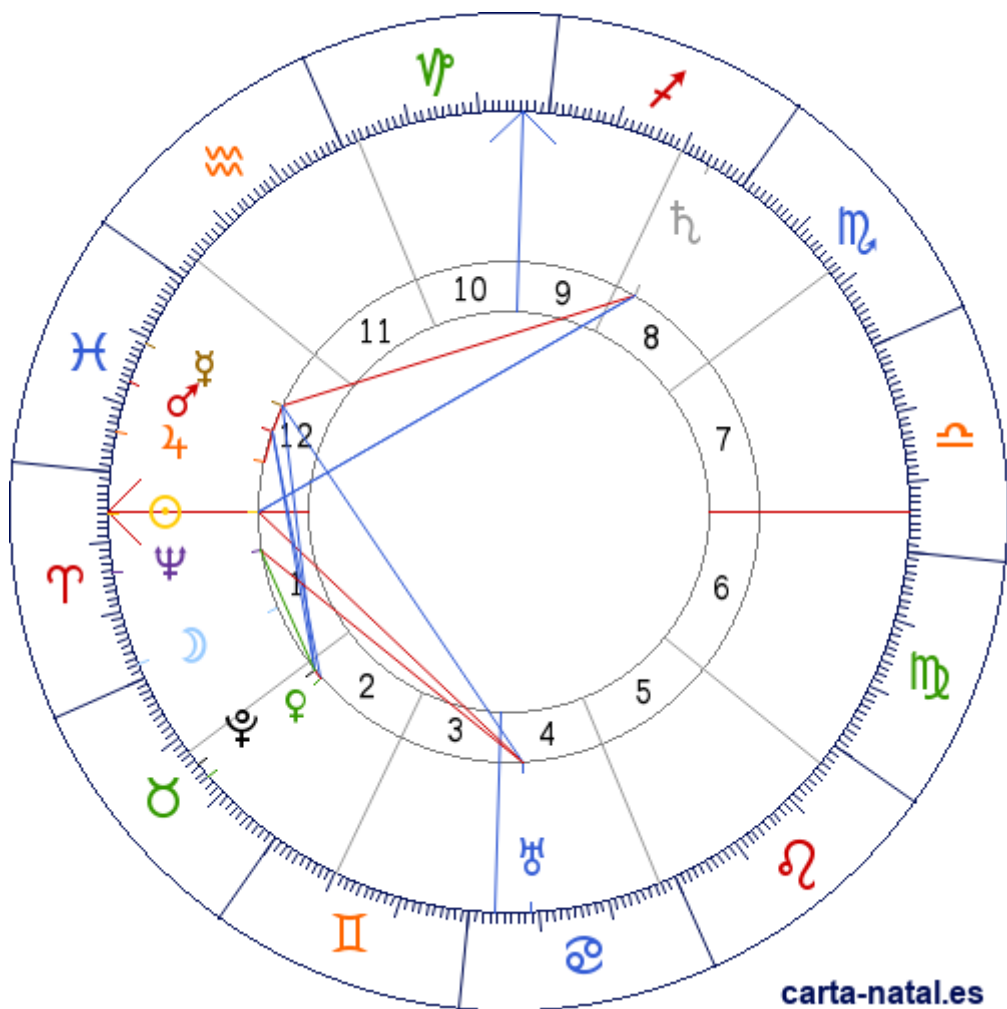

**Carta natal**

**Fuad I de Egipto**

26/03/1868 06:00:00 (LMT)  
26/03/1868 03:55:00 UT

30:03:45N 31:14:59E

Tropical/geocéntrico  
Carta eclíptica  
Casas: Placidus

ARMC: 273°52'34.41504"

carta-natal.es

Generalidades

**Casas (Placidus)**

|           |   |           |
|-----------|---|-----------|
| C 1 (AC)  | ♈ | 05°38'13" |
| C 2       | ♉ | 12°31'43" |
| C 3       | ♊ | 10°00'58" |
| C 4       | ♋ | 03°33'25" |
| C 5       | ♌ | 27°35'52" |
| C 6       | ♍ | 26°40'53" |
| C 7       | ♎ | 05°38'13" |
| C 8       | ♏ | 12°31'43" |
| C 9       | ♐ | 10°00'58" |
| C 10 (MC) | ♑ | 03°33'25" |
| C 11      | ♒ | 27°35'52" |
| C 12      | ♓ | 26°40'53" |

**Planetas**

|   |   |            |    |
|---|---|------------|----|
| ☉ | ♈ | 05°47'18"  | 1  |
| ☾ | ♈ | 28°02'00"  | 1  |
| ☿ | ♈ | 10°45'36"  | 12 |
| ♀ | ♉ | 17°04'15"  | 2  |
| ♂ | ♈ | 16°48'43"  | 12 |
| ♃ | ♈ | 24°08'03"  | 12 |
| ♄ | ♐ | 05°35'42"R | 8  |
| ♅ | ♋ | 08°49'51"  | 4  |
| ♆ | ♈ | 14°24'18"  | 1  |
| ♇ | ♉ | 14°42'24"  | 2  |

**Aspectos**

|   |      |    |           |
|---|------|----|-----------|
| ☉ | 120° | ♄  | 0.19° (S) |
| ☉ | 90°  | ♅  | 3.04° (A) |
| ☉ | 0°   | AC | 0.15° (A) |
| ♀ | 0°   | ♂  | 6.05° (S) |
| ♀ | 90°  | ♄  | 5.17° (S) |
| ♀ | 120° | ♅  | 1.93° (S) |
| ♀ | 60°  | ☽  | 3.95° (A) |
| ♀ | 60°  | ♂  | 0.26° (S) |
| ♀ | 0°   | ☽  | 2.36° (S) |
| ♂ | 0°   | ♃  | 7.32° (A) |
| ♂ | 60°  | ☽  | 2.11° (S) |
| ♄ | 120° | AC | 0.04° (S) |
| ♅ | 90°  | ♆  | 5.57° (S) |
| ♆ | 30°  | ☽  | 0.3° (A)  |