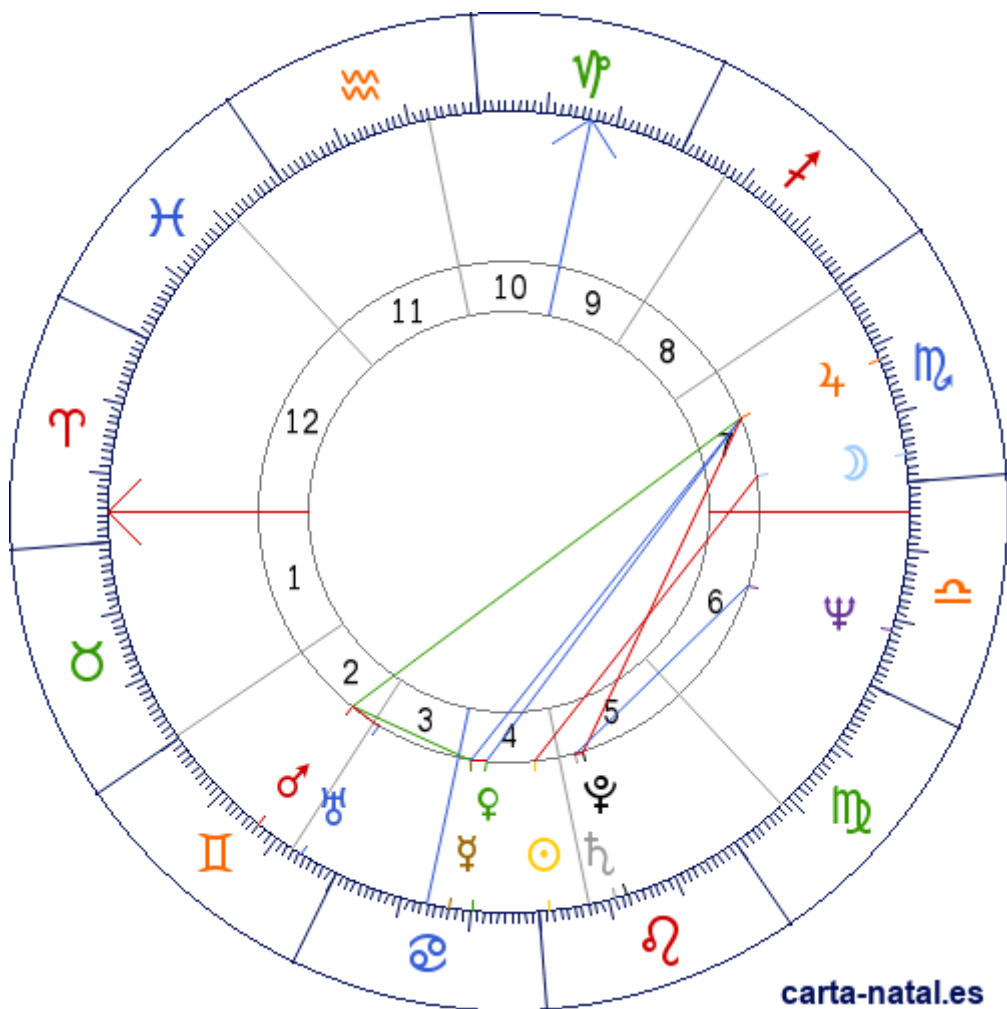

Carta natal

Peter Serkin

24/07/1947 23:48:00 (EDT)
25/07/1947 03:48:00 UT

40:47:00N 73:57:59W

Tropical/geocéntrico
Carta eclíptica
Casas: Placidus

ARMC: 285°03'1.0062"

carta-natal.es

Generalidades

Casas (Placidus)

| | | |
|-----------|---|-----------|
| C 1 (AC) | ♈ | 25°34'12" |
| C 2 | ♉ | 29°29'10" |
| C 3 | ♊ | 22°56'01" |
| C 4 | ♋ | 13°51'27" |
| C 5 | ♌ | 07°03'10" |
| C 6 | ♍ | 08°34'05" |
| C 7 | ♎ | 25°34'12" |
| C 8 | ♏ | 29°29'10" |
| C 9 | ♐ | 22°56'01" |
| C 10 (MC) | ♑ | 13°51'27" |
| C 11 | ♒ | 07°03'10" |
| C 12 | ♓ | 08°34'05" |

Planetas

| | | | |
|---|---|------------|---|
| ♁ | ♏ | 01°22'32" | 4 |
| ♁ | ♎ | 03°47'00" | 7 |
| ♃ | ♊ | 17°03'14"E | 4 |
| ♀ | ♋ | 20°18'40" | 4 |
| ♂ | ♉ | 16°45'00" | 2 |
| ♃ | ♎ | 17°49'14" | 7 |
| ♆ | ♏ | 10°57'09" | 5 |
| ♃ | ♉ | 24°15'03" | 3 |
| ♃ | ♎ | 08°21'25" | 6 |
| ♇ | ♏ | 12°36'54" | 5 |

Aspectos

| | | | |
|---|------|---|-----------|
| ♁ | 90° | ♁ | 2.41° (S) |
| ♀ | 0° | ♀ | 3.26° (S) |
| ♀ | 30° | ♂ | 0.3° (A) |
| ♀ | 120° | ♃ | 0.77° (S) |
| ♀ | 120° | ♃ | 2.49° (S) |
| ♂ | 150° | ♃ | 1.07° (A) |
| ♂ | 0° | ♃ | 7.5° (A) |
| ♃ | 90° | ♀ | 5.21° (A) |
| ♆ | 60° | ♃ | 2.6° (S) |
| ♆ | 0° | ♀ | 1.66° (A) |