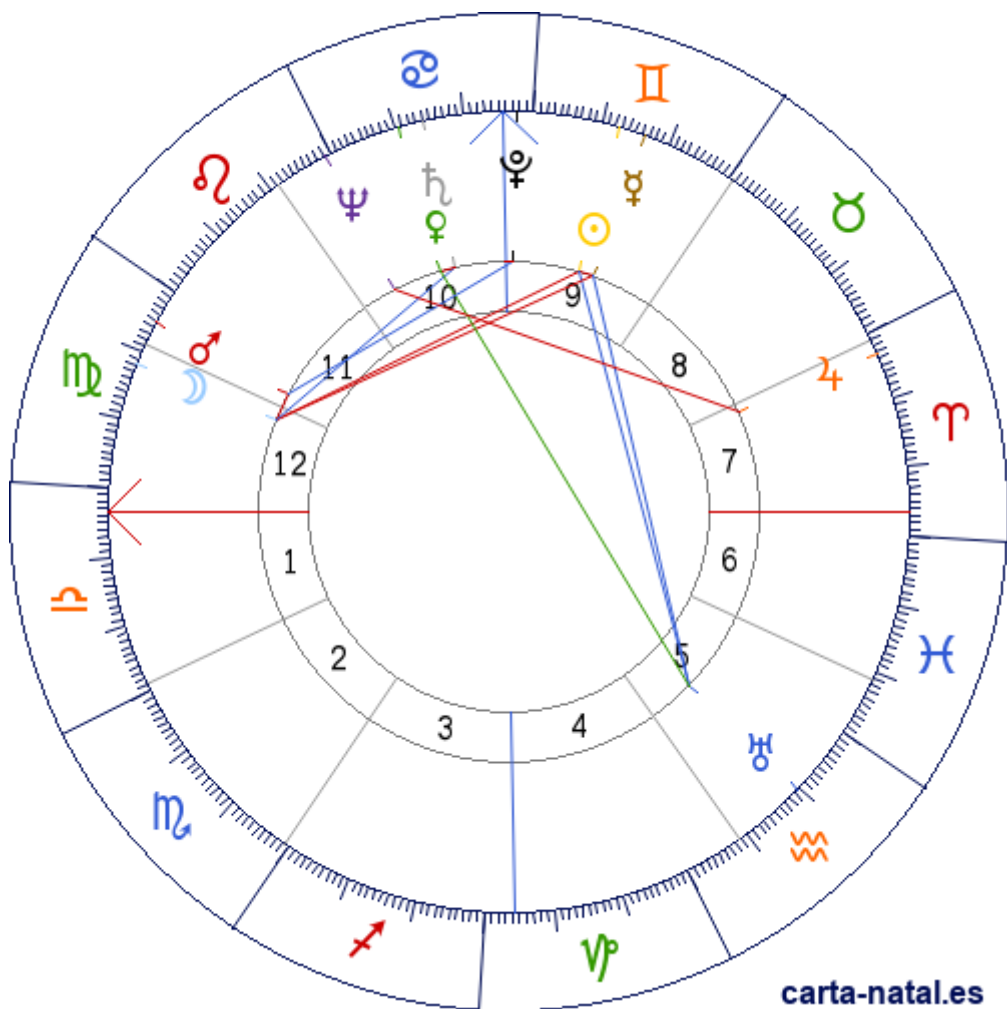

Carta natal

Luigi Comencini

08/06/1916 14:30:00 (CEST)

08/06/1916 12:30:00 UT

45:36:31N 10:31:51E

Tropical/geocéntrico

Carta eclíptica

Casas: Placidus

ARMC: 94°35'13.63452"

carta-natal.es

Generalidades

Casas (Placidus)

| | | |
|-----------|---|-----------|
| C 1 (AC) | ♌ | 03°27'53" |
| C 2 | ♌ | 28°55'26" |
| C 3 | ♍ | 29°29'39" |
| C 4 | ♍ | 04°12'35" |
| C 5 | ♎ | 08°39'39" |
| C 6 | ♎ | 08°41'30" |
| C 7 | ♏ | 03°27'53" |
| C 8 | ♏ | 28°55'26" |
| C 9 | ♐ | 29°29'39" |
| C 10 (MC) | ♐ | 04°12'35" |
| C 11 | ♑ | 08°39'39" |
| C 12 | ♑ | 08°41'30" |

Planetas

| | | | |
|---|---|--------------------|---------|
| ☉ | ♌ | 17°21'16" | 9 |
| ☾ | ♍ | 11°51'25" | 12 |
| ♀ | ♌ | 13°38'27" <u>R</u> | 9 |
| ♂ | ♌ | 19°27'15" | 10 |
| ♁ | ♌ | 05°14'47" | 11 » 12 |
| ♃ | ♏ | 26°51'11" | 7 » 8 |
| ♅ | ♌ | 15°46'05" | 10 |
| ♁ | ♎ | 19°37'0" <u>R</u> | 5 |
| ♆ | ♏ | 00°46'27" | 10 |
| ♇ | ♌ | 02°25'25" | 9 » 10 |

Aspectos

| | | | |
|---|------|----|-----------|
| ☉ | 90° | ☾ | 5.5° (A) |
| ☉ | 0° | ♀ | 3.71° (S) |
| ☉ | 120° | ♁ | 2.26° (A) |
| ☾ | 90° | ♀ | 1.78° (A) |
| ☾ | 0° | ♂ | 6.61° (S) |
| ☾ | 60° | ♅ | 3.91° (A) |
| ♀ | 120° | ♁ | 5.98° (S) |
| ♀ | 0° | ♅ | 3.69° (S) |
| ♀ | 150° | ♁ | 0.16° (A) |
| ♂ | 60° | ♇ | 2.82° (S) |
| ♃ | 90° | ♆ | 3.92° (A) |
| ♇ | 0° | MC | 1.79° (S) |