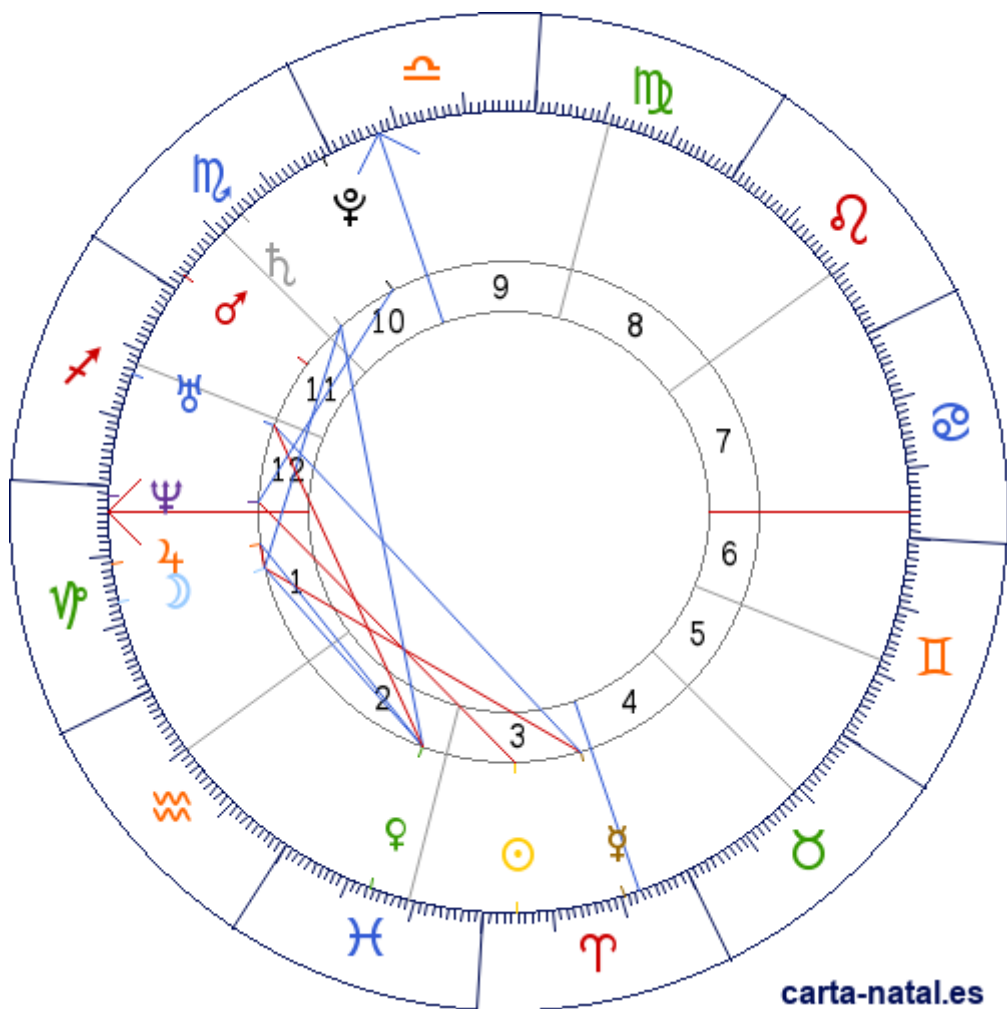

Carta natal

Katharine McPhee

25/03/1984 00:05:00 (PST)

25/03/1984 09:05:00 UT

34:03:08N 118:14:37W

Tropical/geocéntrico

Carta eclíptica

Casas: Placidus

ARMC: 201°00'51.43788"

carta-natal.es

Generalidades

Casas (Placidus)

| | | |
|-----------|---|-----------|
| C 1 (AC) | ♍ | 03°41'10" |
| C 2 | ♋ | 10°16'40" |
| C 3 | ♈ | 19°10'17" |
| C 4 | ♇ | 22°43'10" |
| C 5 | ♊ | 19°20'55" |
| C 6 | ♉ | 11°50'50" |
| C 7 | ♎ | 03°41'10" |
| C 8 | ♏ | 10°16'40" |
| C 9 | ♌ | 19°10'17" |
| C 10 (MC) | ♑ | 22°43'10" |
| C 11 | ♒ | 19°20'55" |
| C 12 | ♈ | 11°50'50" |

Planetas

| | | | |
|---|---|--------------------|---------|
| ☉ | ♇ | 04°54'15" | 3 |
| ☾ | ♍ | 16°49'37" | 1 |
| ♀ | ♇ | 20°24'53" | 3 » 4 |
| ♂ | ♈ | 13°23'34" | 2 |
| ♃ | ♎ | 27°37'09" | 11 |
| ♄ | ♍ | 11°03'49" | 1 |
| ♅ | ♎ | 15°38'59" <u>R</u> | 10 » 11 |
| ♆ | ♈ | 13°32'31" <u>R</u> | 12 |
| ♇ | ♍ | 01°24'18" | 12 » 1 |
| ♁ | ♎ | 01°27'31" <u>R</u> | 10 |

Aspectos

| | | | |
|---|------|---|-----------|
| ☉ | 90° | ♁ | 3.5° (S) |
| ☾ | 90° | ♀ | 3.59° (A) |
| ☾ | 60° | ♀ | 3.43° (S) |
| ☾ | 0° | ♄ | 5.76° (S) |
| ☾ | 60° | ♁ | 1.18° (S) |
| ♀ | 120° | ♁ | 6.87° (S) |
| ♀ | 60° | ♄ | 2.33° (S) |
| ♀ | 120° | ♁ | 2.26° (A) |
| ♀ | 90° | ♁ | 0.15° (A) |
| ♁ | 60° | ♁ | 0.05° (A) |