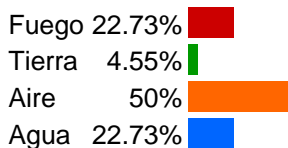

Casas (Placidus)

C 1 (AC)	♈	14°29'42"
C 2	♉	11°01'33"
C 3	♊	12°28'21"
C 4	♈	17°38'16"
C 5	♎	21°40'44"
C 6	♏	20°48'42"
C 7	♐	14°29'42"
C 8	♑	11°01'33"
C 9	♒	12°28'21"
C 10 (MC)	♓	17°38'16"
C 11	♈	21°40'44"
C 12	♉	20°48'42"