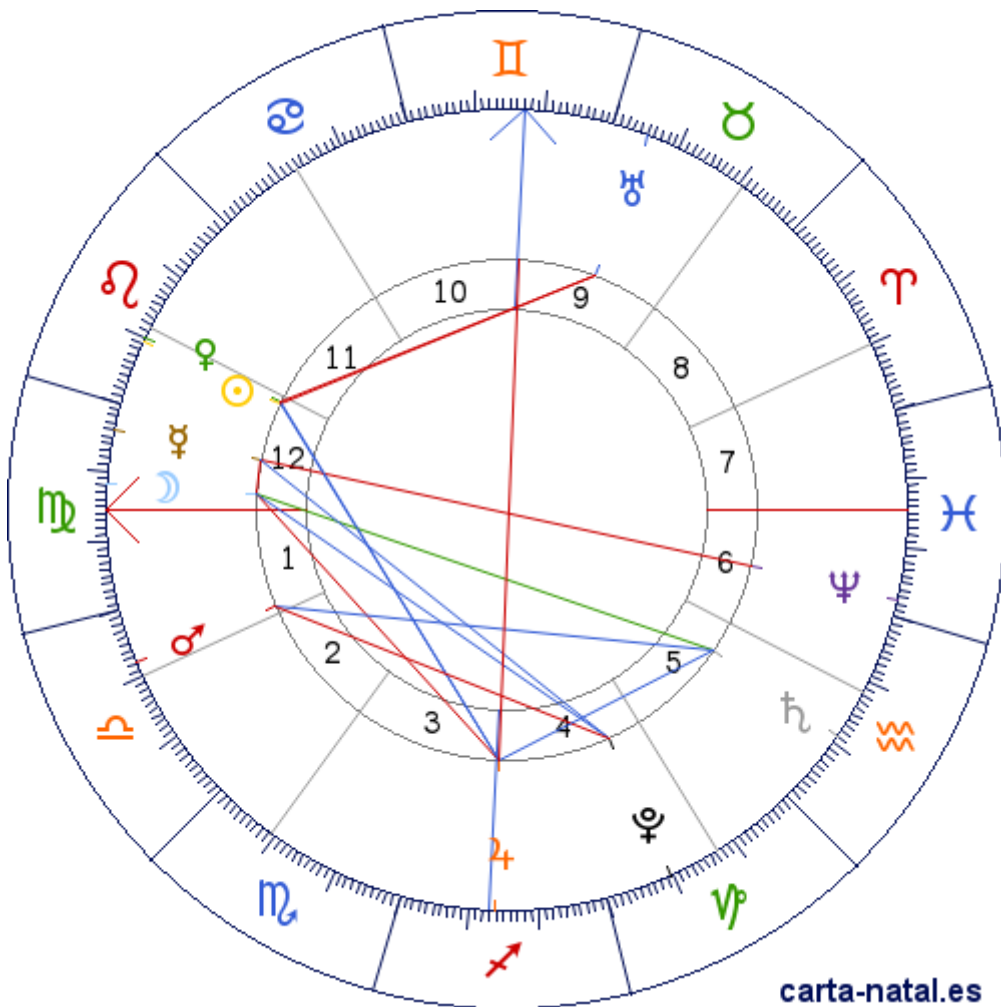

Carta natal

Papa Urbano VII

14/08/1521 07:18:00 (LMT)
14/08/1521 06:28:04 UT GREG

41:53:41N 12:29:02E

Tropical/geocéntrico
Carta eclíptica
Casas: Placidus

ARMC: 71°29'35.87928"

carta-natal.es

Generalidades

Casas (Placidus)

| | | |
|-----------|---|-----------|
| C 1 (AC) | ♈ | 15°30'01" |
| C 2 | ♉ | 09°56'16" |
| C 3 | ♊ | 09°22'50" |
| C 4 | ♋ | 12°56'09" |
| C 5 | ♌ | 17°15'51" |
| C 6 | ♍ | 18°31'39" |
| C 7 | ♎ | 15°30'01" |
| C 8 | ♏ | 09°56'16" |
| C 9 | ♐ | 09°22'50" |
| C 10 (MC) | ♑ | 12°56'09" |
| C 11 | ♒ | 17°15'51" |
| C 12 | ♓ | 18°31'39" |

Planetas

| | | | |
|---|---|--------------------|--------|
| ☉ | ♋ | 20°37'07" | 12 |
| ☽ | ♋ | 11°48'33" | 12 » 1 |
| ☿ | ♋ | 04°02'59" | 12 |
| ♀ | ♋ | 20°06'12" <u>R</u> | 12 |
| ♁ | ♋ | 07°52'57" | 1 » 2 |
| ♃ | ♋ | 13°43'28" <u>E</u> | 4 |
| ♅ | ♋ | 11°13'30" <u>R</u> | 5 |
| ♆ | ♋ | 24°51'39" | 9 |
| ♇ | ♋ | 02°32'02" <u>R</u> | 6 |
| ♁ | ♋ | 09°37'19" <u>R</u> | 4 |

Aspectos

| | | | |
|---|------|----|-----------|
| ☉ | 0° | ♀ | 0.52° (S) |
| ☉ | 120° | ♃ | 6.89° (S) |
| ☉ | 90° | ♁ | 4.24° (A) |
| ☽ | 0° | ♀ | 7.76° (S) |
| ☽ | 90° | ♃ | 1.92° (A) |
| ☽ | 150° | ♅ | 0.58° (S) |
| ☽ | 120° | ♆ | 2.19° (S) |
| ♀ | 180° | ♁ | 1.52° (S) |
| ♀ | 120° | ♆ | 5.57° (A) |
| ♀ | 120° | ♃ | 6.38° (A) |
| ♀ | 90° | ♁ | 4.76° (S) |
| ♁ | 120° | ♅ | 3.34° (A) |
| ♁ | 90° | ♆ | 1.74° (A) |
| ♃ | 60° | ♅ | 2.5° (S) |
| ♃ | 180° | MC | 0.79° (A) |