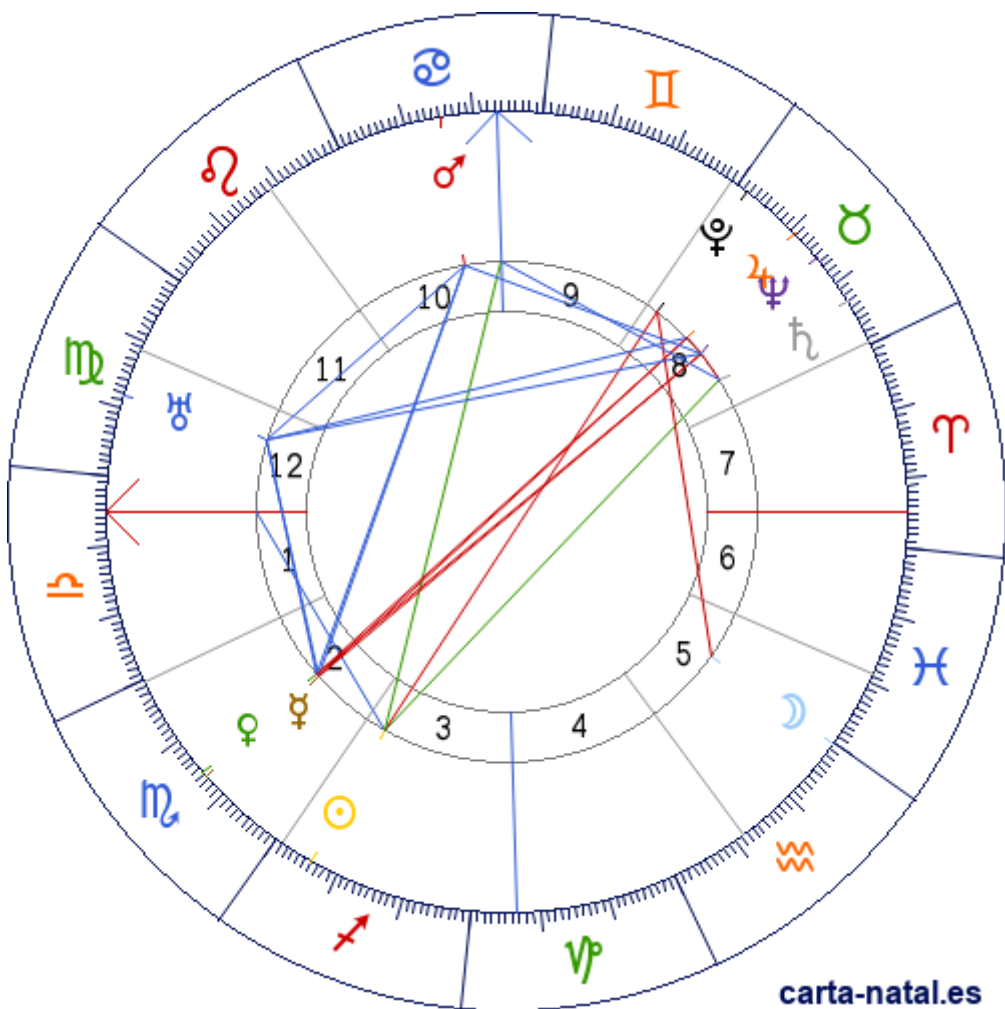

Carta natal

Stefan Zweig

28/11/1881 02:00:00 (LMT)

28/11/1881 00:54:31 UT

48:12:31N 16:22:19E

Tropical/geocéntrico

Carta eclíptica

Casas: Placidus

ARMC: 97°04'7.27608"

carta-natal.es

Generalidades

Casas (Placidus)

| | | |
|-----------|---|-----------|
| C 1 (AC) | ♈ | 05°11'12" |
| C 2 | ♌ | 00°19'44" |
| C 3 | ♍ | 01°01'29" |
| C 4 | ♎ | 06°29'24" |
| C 5 | ♏ | 11°25'55" |
| C 6 | ♐ | 11°09'59" |
| C 7 | ♑ | 05°11'12" |
| C 8 | ♒ | 00°19'44" |
| C 9 | ♓ | 01°01'29" |
| C 10 (MC) | ♈ | 06°29'24" |
| C 11 | ♉ | 11°25'55" |
| C 12 | ♊ | 11°09'59" |

Planetas

| | | | |
|---|---|--------------------|-------|
| ☉ | ♈ | 05°58'58" | 3 |
| ☾ | ♏ | 29°53'11" | 5 |
| ♀ | ♌ | 16°28'20" | 2 |
| ♀ | ♌ | 15°39'02" | 2 |
| ♂ | ♈ | 14°46'59" <u>R</u> | 10 |
| ♃ | ♏ | 19°12'40" <u>R</u> | 8 |
| ♄ | ♏ | 06°56'15" <u>R</u> | 8 |
| ♅ | ♌ | 18°15'35" | 12 |
| ♆ | ♏ | 14°36'06" <u>R</u> | 8 |
| ♁ | ♏ | 28°11'01" <u>R</u> | 8 » 9 |

Aspectos

| | | | |
|---|------|----|-----------|
| ☉ | 150° | ♄ | 0.95° (A) |
| ☉ | 180° | ♁ | 7.8° (S) |
| ☉ | 60° | AC | 0.8° (A) |
| ☉ | 150° | MC | 0.51° (S) |
| ☾ | 90° | ♁ | 1.7° (S) |
| ♀ | 0° | ♀ | 0.82° (A) |
| ♀ | 120° | ♂ | 1.69° (S) |
| ♀ | 180° | ♃ | 2.74° (A) |
| ♀ | 60° | ♅ | 1.79° (A) |
| ♀ | 180° | ♆ | 1.87° (S) |
| ♀ | 120° | ♂ | 0.87° (S) |
| ♀ | 180° | ♃ | 3.56° (A) |
| ♀ | 60° | ♅ | 2.61° (A) |
| ♀ | 180° | ♆ | 1.05° (S) |
| ♂ | 60° | ♅ | 3.48° (S) |