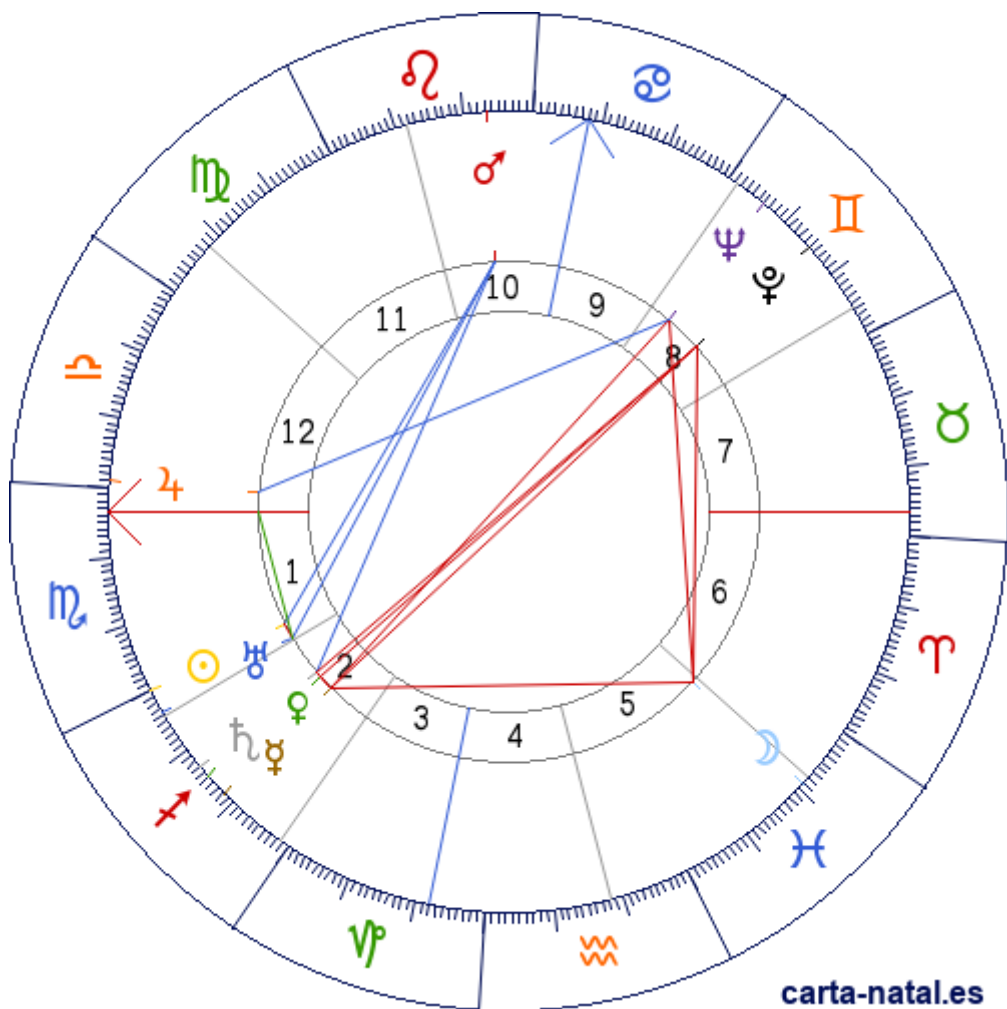

**Carta natal**

**Gabriel González Videla**

22/11/1898 03:30:00 (LMT)

22/11/1898 08:15:01 UT

29:54:28S 71:15:15W

Tropical/geocéntrico

Carta eclíptica

Casas: Placidus

ARMC: 113°50'22.2036"

carta-natal.es

Generalidades

Fuego 50%

Tierra 0%

Aire 13.64%

Agua 36.36%

Cardinal 13.64%

Planetas

|   |   |            |       |
|---|---|------------|-------|
| ☉ | ♈ | 00°05'37"  | 1     |
| ☾ | ♋ | 20°47'19"  | 5 » 6 |
| ☿ | ♈ | 18°14'55"  | 2     |
| ♀ | ♈ | 14°43'54"R | 2     |
| ♂ | ♏ | 06°47'40"  | 10    |
| ♃ | ♏ | 28°58'56"  | 12    |
| ♅ | ♈ | 13°02'44"  | 2     |
| ♁ | ♈ | 03°35'08"  | 1 » 2 |
| ♃ | ♌ | 24°00'33"R | 8     |
| ♁ | ♌ | 14°59'06"R | 8     |

Aspectos

|   |      |   |           |
|---|------|---|-----------|
| ☉ | 120° | ♂ | 6.7° (A)  |
| ☉ | 0°   | ♁ | 3.49° (A) |
| ☾ | 90°  | ♀ | 2.54° (S) |
| ☾ | 90°  | ♃ | 3.22° (A) |
| ☾ | 90°  | ♁ | 5.8° (S)  |
| ♀ | 0°   | ♀ | 3.52° (S) |
| ♀ | 0°   | ♅ | 5.2° (S)  |
| ♀ | 180° | ♃ | 5.76° (A) |
| ♀ | 180° | ♁ | 3.26° (S) |
| ♀ | 0°   | ♅ | 1.69° (A) |
| ♀ | 180° | ♁ | 0.25° (S) |
| ♂ | 120° | ♅ | 6.25° (A) |
| ♂ | 120° | ♁ | 3.21° (S) |
| ♃ | 120° | ♃ | 4.97° (S) |
| ♅ | 180° | ♁ | 1.94° (A) |