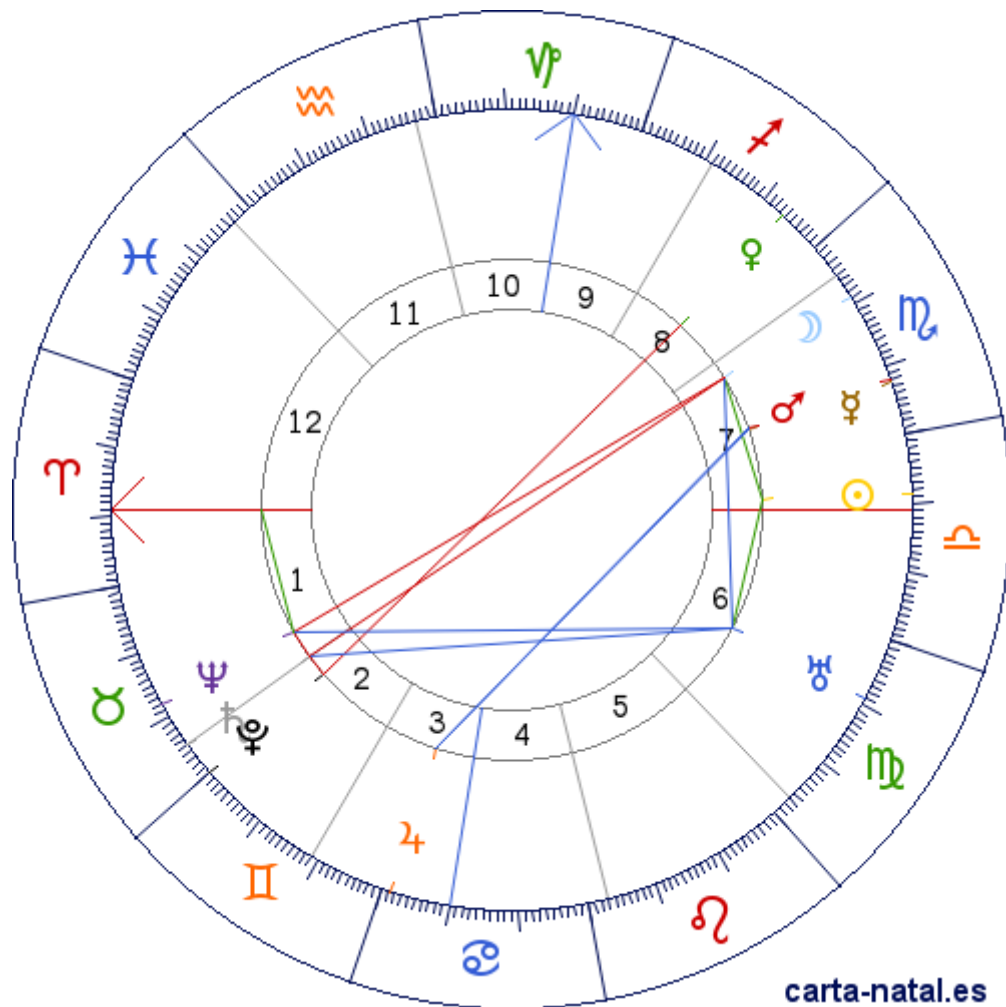

Carta natal

Eamon de Valera

14/10/1882 17:11:00 (LMT)

14/10/1882 22:07:01 UT

40:42:51N 74:00:21W

Tropical/geocéntrico

Carta eclíptica

Casas: Placidus

ARMC: 281°05'35.02932"

carta-natal.es

Generalidades

Casas (Placidus)

| | | |
|-----------|---|-----------|
| C 1 (AC) | ♈ | 19°01'58" |
| C 2 | ♌ | 24°56'55" |
| C 3 | ♍ | 19°11'14" |
| C 4 | ♎ | 10°11'48" |
| C 5 | ♏ | 02°52'46" |
| C 6 | ♐ | 03°06'42" |
| C 7 | ♑ | 19°01'58" |
| C 8 | ♒ | 24°56'55" |
| C 9 | ♓ | 19°11'14" |
| C 10 (MC) | ♈ | 10°11'48" |
| C 11 | ♉ | 02°52'46" |
| C 12 | ♊ | 03°06'42" |

Planetas

| | | | |
|---|---|--------------------|-------|
| ☉ | ♎ | 21°27'47" | 7 |
| ☾ | ♏ | 21°07'32" | 7 » 8 |
| ♀ | ♎ | 07°42'04" <u>R</u> | 7 |
| ♂ | ♏ | 06°31'43" | 8 |
| ♃ | ♎ | 08°02'39" | 7 |
| ♅ | ♎ | 01°23'08" <u>E</u> | 3 |
| ♁ | ♌ | 25°00'17" <u>R</u> | 2 |
| ♂ | ♍ | 20°58'21" | 6 |
| ♃ | ♌ | 18°07'18" <u>R</u> | 1 |
| ♁ | ♌ | 29°55'29" <u>R</u> | 2 |

Aspectos

| | | | |
|---|------|----|-----------|
| ☉ | 30° | ☾ | 0.34° (A) |
| ☉ | 30° | ♃ | 0.49° (S) |
| ☾ | 180° | ♁ | 3.88° (A) |
| ☾ | 60° | ♃ | 0.15° (S) |
| ☾ | 180° | ♃ | 3° (S) |
| ♀ | 0° | ♂ | 0.34° (S) |
| ♀ | 120° | ♅ | 6.32° (A) |
| ♀ | 180° | ♁ | 6.6° (S) |
| ♂ | 120° | ♅ | 6.66° (S) |
| ♁ | 120° | ♃ | 4.03° (A) |
| ♁ | 0° | ♃ | 6.88° (A) |
| ♁ | 0° | ♁ | 4.92° (S) |
| ♃ | 120° | ♃ | 2.85° (S) |
| ♃ | 30° | AC | 0.91° (S) |