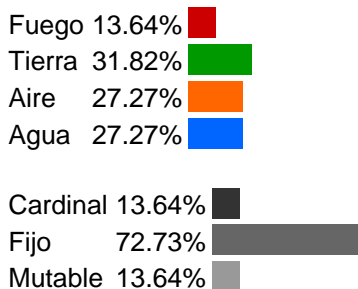

Generalidades

Casas (Placidus)

C 1 (AC)	♈	09°08'25"
C 2	♈	08°02'16"
C 3	♈	11°53'59"
C 4	♈	18°08'16"
C 5	♈	20°56'49"
C 6	♈	17°40'04"
C 7	♈	09°08'25"
C 8	♈	08°02'16"
C 9	♈	11°53'59"
C 10 (MC)	♈	18°08'16"
C 11	♈	20°56'49"
C 12	♈	17°40'04"

Planetas

☉	♈	14°07'23"	3
☾	♈	21°45'25"	4
☿	♈	18°40'10"	3
♀	♈	10°24'56"<u>R</u>	4
♂	♈	01°58'50"	6
♃	♈	21°44'37"	3
♄	♈	18°26'21"	4 » 5
♅	♈	28°00'03"<u>R</u>	10
♆	♈	04°51'46"	6
♇	♈	23°33'57"<u>E</u>	7

Aspectos

☉	0°	☾	7.63° (S)
☾	30°	♃	0.01° (S)
☾	180°	♅	6.24° (A)
☾	90°	♀	1.81° (A)
♀	0°	♃	3.07° (A)
♀	60°	♄	0.23° (S)
♀	120°	♀	4.9° (A)
♀	150°	MC	0.53° (A)
♂	120°	♅	3.98° (S)
♂	0°	♆	2.88° (A)
♃	60°	♄	3.3° (S)
♃	120°	♀	1.82° (A)
♄	150°	MC	0.3° (A)
♅	120°	♆	6.86° (S)
♅	90°	♀	4.43° (A)