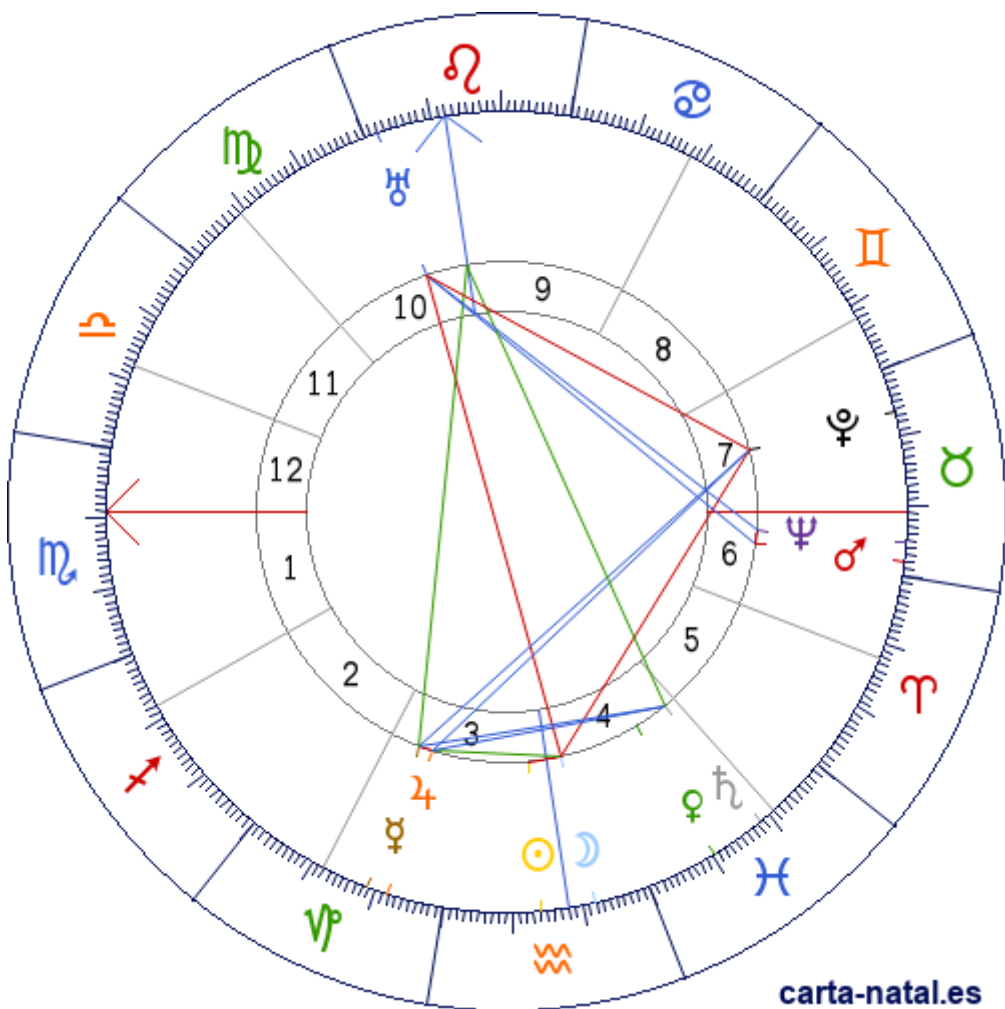

Carta natal

Ramón María Aller Ulloa

03/02/1878 00:30:00 (LMT)

03/02/1878 01:02:28 UT

42:39:00N 08:07:00W

Tropical/geocéntrico

Carta eclíptica

Casas: Placidus

ARMC: 140°34'46.57764"

carta-natal.es

Generalidades

Casas (Placidus)

| | | |
|-----------|---|-----------|
| C 1 (AC) | ♈ | 09°08'25" |
| C 2 | ♈ | 08°02'16" |
| C 3 | ♈ | 11°53'59" |
| C 4 | ♈ | 18°08'16" |
| C 5 | ♈ | 20°56'49" |
| C 6 | ♈ | 17°40'04" |
| C 7 | ♈ | 09°08'25" |
| C 8 | ♈ | 08°02'16" |
| C 9 | ♈ | 11°53'59" |
| C 10 (MC) | ♈ | 18°08'16" |
| C 11 | ♈ | 20°56'49" |
| C 12 | ♈ | 17°40'04" |

Planetas

| | | | |
|---|---|--------------------|-------|
| ☉ | ♈ | 14°07'23" | 3 |
| ☾ | ♈ | 21°45'25" | 4 |
| ☿ | ♈ | 18°40'10" | 3 |
| ♀ | ♈ | 10°24'56" <u>R</u> | 4 |
| ♂ | ♈ | 01°58'50" | 6 |
| ♃ | ♈ | 21°44'37" | 3 |
| ♄ | ♈ | 18°26'21" | 4 » 5 |
| ♅ | ♈ | 28°00'03" <u>R</u> | 10 |
| ♆ | ♈ | 04°51'46" | 6 |
| ♇ | ♈ | 23°33'57" <u>E</u> | 7 |

Aspectos

| | | | |
|---|------|----|-----------|
| ☉ | 0° | ☾ | 7.63° (S) |
| ☾ | 30° | ♃ | 0.01° (S) |
| ☾ | 180° | ♅ | 6.24° (A) |
| ☾ | 90° | ♀ | 1.81° (A) |
| ♀ | 0° | ♃ | 3.07° (A) |
| ♀ | 60° | ♄ | 0.23° (S) |
| ♀ | 120° | ♀ | 4.9° (A) |
| ♀ | 150° | MC | 0.53° (A) |
| ♂ | 120° | ♅ | 3.98° (S) |
| ♂ | 0° | ♆ | 2.88° (A) |
| ♃ | 60° | ♄ | 3.3° (S) |
| ♃ | 120° | ♀ | 1.82° (A) |
| ♄ | 150° | MC | 0.3° (A) |
| ♅ | 120° | ♆ | 6.86° (S) |
| ♅ | 90° | ♀ | 4.43° (A) |