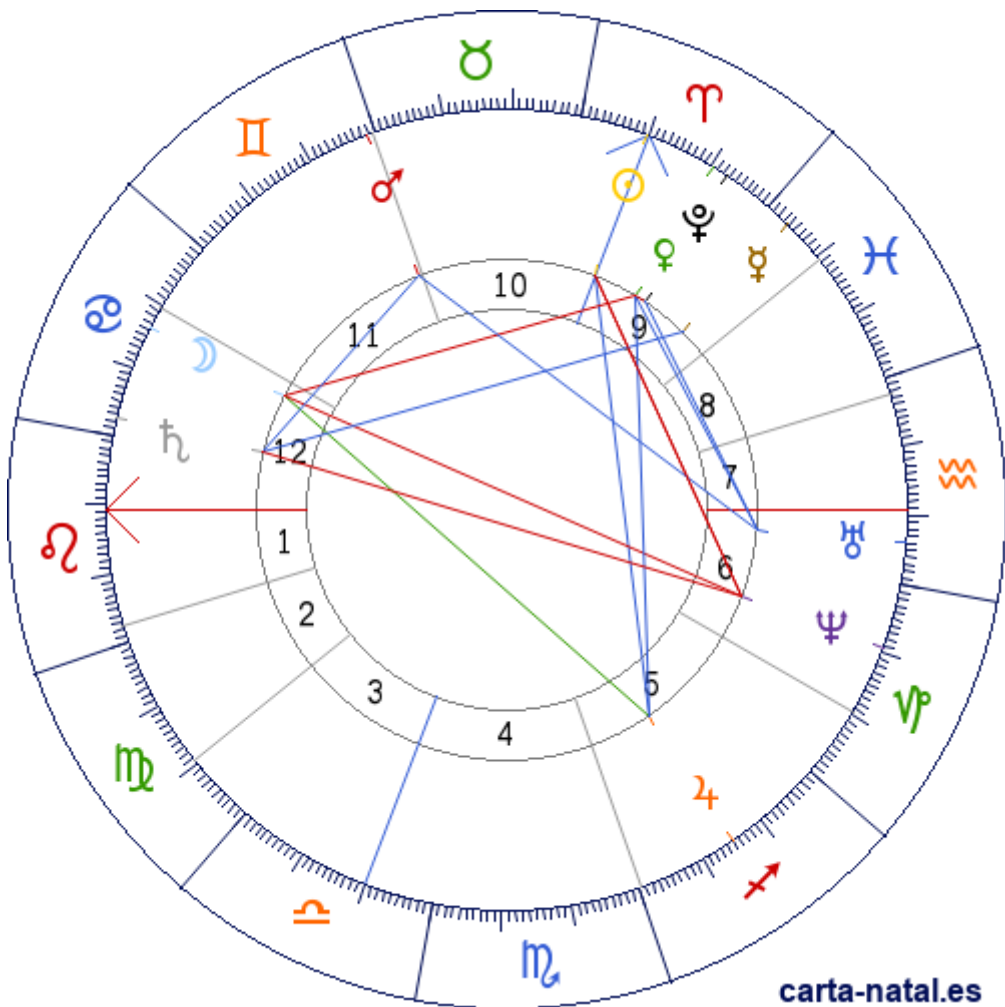

Carta natal

William Booth

10/04/1829 12:00:00 (LMT)

10/04/1829 12:04:36 UT

52:57:13N 01:09:02W

Tropical/geocéntrico

Carta eclíptica

Casas: Placidus

ARMC: 18°24'59.98464"

carta-natal.es

Generalidades

Fuego 54.55%

Tierra 4.55%

Aire 13.64%

Agua 27.27%

Cardinal 59.09%

Planetas

☉	♎	20°21'06"	10
☾	♏	13°42'09"	12
♀	♍	26°11'01"	9
♀	♎	09°44'09"	9
♂	♏	01°15'04"	11
♃	♈	15°08'11" <u>R</u>	5
♅	♏	27°29'46"	12
♁	♌	06°00'52"	6
♃	♋	20°32'52"	6
♁	♎	07°17'59"	9

Aspectos

☉	120°	♃	5.22° (S)
☉	90°	♃	0.2° (A)
☉	0°	MC	0.4° (A)
☾	90°	♀	3.97° (S)
☾	150°	♃	1.43° (A)
☾	180°	♃	6.85° (A)
♀	120°	♅	1.31° (A)
♀	120°	♃	5.4° (A)
♀	60°	♁	3.72° (S)
♀	0°	♁	2.44° (S)
♂	60°	♅	3.75° (S)
♂	120°	♁	4.76° (A)
♅	180°	♃	6.95° (S)
♁	60°	♁	1.29° (A)
♃	90°	MC	0.6° (A)