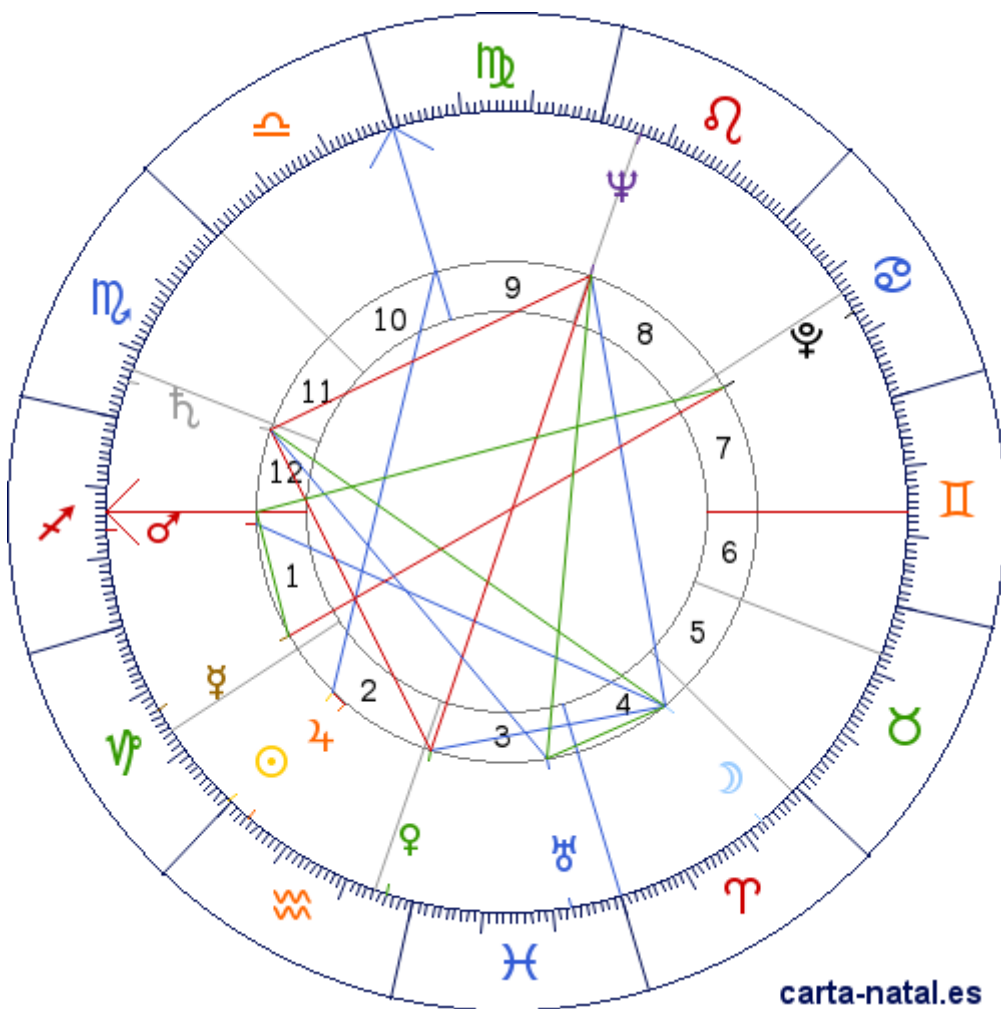

**Carta natal**

**Patricia Neal**

20/01/1926 04:40:00 (EST)

20/01/1926 09:40:00 UT

36:40:54N 84:01:35W

Tropical/geocéntrico

Carta eclíptica

Casas: Placidus

ARMC: 179°59'7.15632"

carta-natal.es

Generalidades

Fuego 40.91%

Tierra 31.82%

Aire 13.64%

Agua 13.64%

Cardinal 40.91%

**Planetas**

|   |   |            |       |
|---|---|------------|-------|
| ☉ | ♉ | 29°35'44"  | 2     |
| ☾ | ♋ | 22°56'31"  | 4     |
| ♀ | ♉ | 12°59'14"  | 1 » 2 |
| ♂ | ♊ | 25°56'55"R | 3     |
| ♁ | ♈ | 16°09'27"  | 1     |
| ♃ | ♊ | 03°22'10"  | 2     |
| ♄ | ♉ | 24°25'06"  | 12    |
| ♅ | ♋ | 22°35'18"  | 3     |
| ♆ | ♏ | 24°02'48"R | 8 » 9 |
| ♇ | ♏ | 13°20'54"R | 7 » 8 |

**Aspectos**

|   |      |    |           |
|---|------|----|-----------|
| ☉ | 0°   | ♄  | 3.77° (A) |
| ☉ | 120° | MC | 0.39° (S) |
| ☾ | 60°  | ♀  | 3.01° (A) |
| ☾ | 120° | ♂  | 6.78° (S) |
| ☾ | 150° | ♄  | 1.48° (A) |
| ☾ | 30°  | ♅  | 0.35° (S) |
| ☾ | 120° | ♆  | 1.1° (A)  |
| ♀ | 180° | ♁  | 0.36° (A) |
| ♀ | 30°  | AC | 0.49° (S) |
| ♀ | 90°  | ♄  | 1.53° (A) |
| ♀ | 180° | ♆  | 1.9° (A)  |
| ♄ | 120° | ♅  | 1.83° (S) |
| ♄ | 90°  | ♆  | 0.37° (S) |
| ♅ | 150° | ♆  | 1.46° (A) |
| ♁ | 150° | AC | 0.13° (S) |