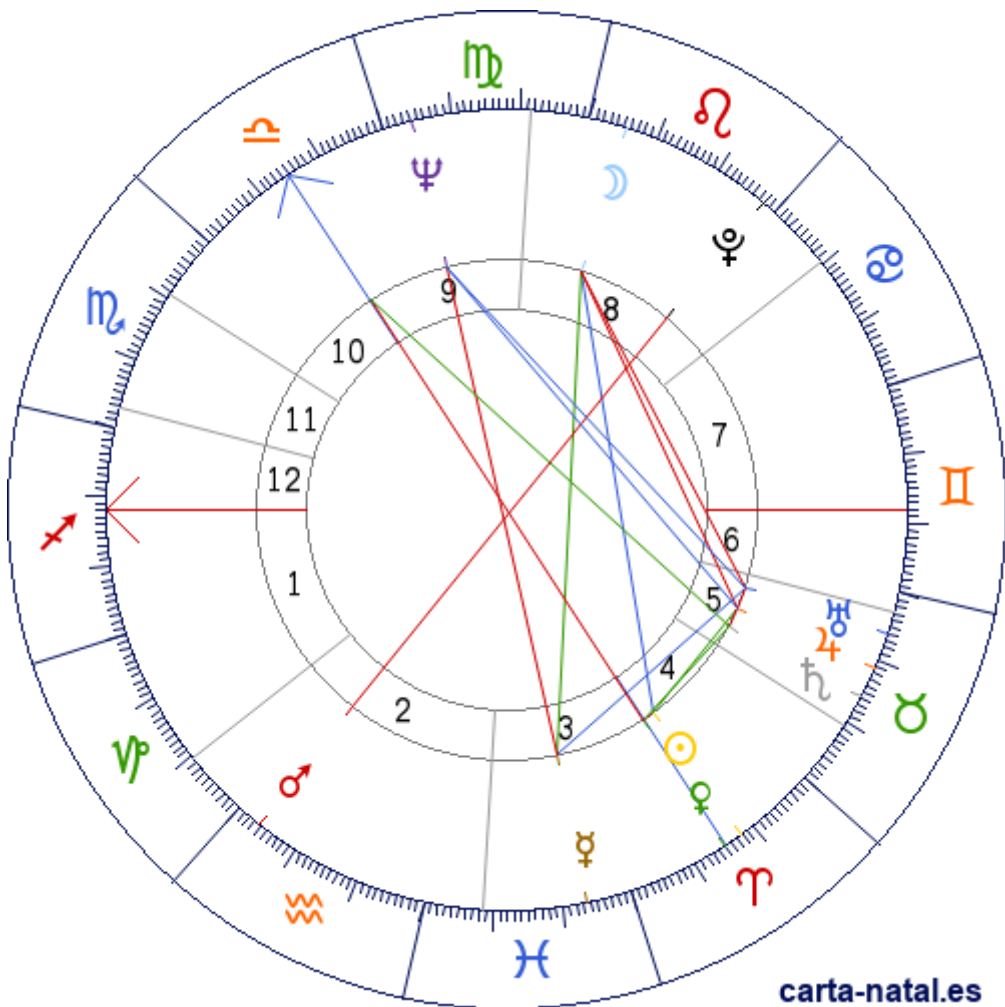

Carta natal

Vivienne Westwood

08/04/1941 01:00:00 (BST)

08/04/1941 00:00:00 UT

53:26:36N 01:56:56W

Tropical/geocéntrico

Carta eclíptica

Casas: Placidus

ARMC: 193°54'41.85576"

carta-natal.es

Generalidades

Fuego 54.55%

Tierra 18.18%

Aire 18.18%

Agua 9.09%

Cardinal 31.82%

Planetas

☉	♈	17°46'09"	4
☾	♏	24°32'27"	8
♀	♈	23°28'10"	3
♀	♉	14°50'33"	3 » 4
♂	♏	03°48'28"	2
♃	♊	18°45'38"	5
♄	♊	14°07'05"	5
♅	♊	24°00'09"	5 » 6
♆	♎	25°44'40"R	9
♇	♏	02°02'17"R	8

Aspectos

☉	120°	☾	6.77° (S)
☉	0°	♀	2.93° (A)
☉	30°	♃	0.99° (A)
☾	150°	♀	1.07° (S)
☾	90°	♃	5.78° (S)
☾	90°	♅	0.54° (S)
♀	60°	♅	0.53° (A)
♀	180°	♆	2.27° (A)
♀	30°	♄	0.72° (S)
♀	180°	MC	0.27° (S)
♂	180°	♀	1.77° (S)
♃	0°	♄	4.64° (S)
♃	0°	♅	5.24° (A)
♃	120°	♆	6.98° (A)
♄	150°	MC	0.99° (S)