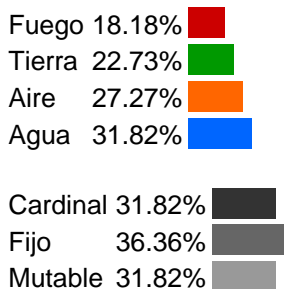

Carta natal

John Adams

30/10/1735 02:57:00 (LMT)

30/10/1735 07:41:01 UT

42:15:10N 71:00:08W

Tropical/geocéntrico

Carta eclíptica

Casas: Placidus

ARMC: 82°20'39.01596"

carta-natal.es

Generalidades

Casas (Placidus)

| | | |
|-----------|---|-----------|
| C 1 (AC) | ♍ | 24°00'57" |
| C 2 | ♈ | 19°13'44" |
| C 3 | ♌ | 19°14'09" |
| C 4 | ♈ | 22°58'16" |
| C 5 | ♍ | 27°00'52" |
| C 6 | ♎ | 27°45'04" |
| C 7 | ♏ | 24°00'57" |
| C 8 | ♏ | 19°13'44" |
| C 9 | ♏ | 19°14'09" |
| C 10 (MC) | ♏ | 22°58'16" |
| C 11 | ♏ | 27°00'52" |
| C 12 | ♏ | 27°45'04" |

Planetas

| | | | |
|---|---|--------------------|-------|
| ☉ | ♍ | 06°26'14" | 2 |
| ☾ | ♏ | 20°15'14" | 8 |
| ☿ | ♌ | 27°42'45" | 3 |
| ♀ | ♌ | 16°51'54" <u>R</u> | 2 » 3 |
| ♂ | ♈ | 15°40'08" | 1 » 2 |
| ♃ | ♍ | 08°33'19" | 4 |
| ♅ | ♏ | 25°34'04" <u>R</u> | 9 |
| ♁ | ♈ | 20°57'03" | 3 » 4 |
| ♆ | ♏ | 26°10'50" <u>R</u> | 10 |
| ♇ | ♈ | 26°06'23" | 2 |