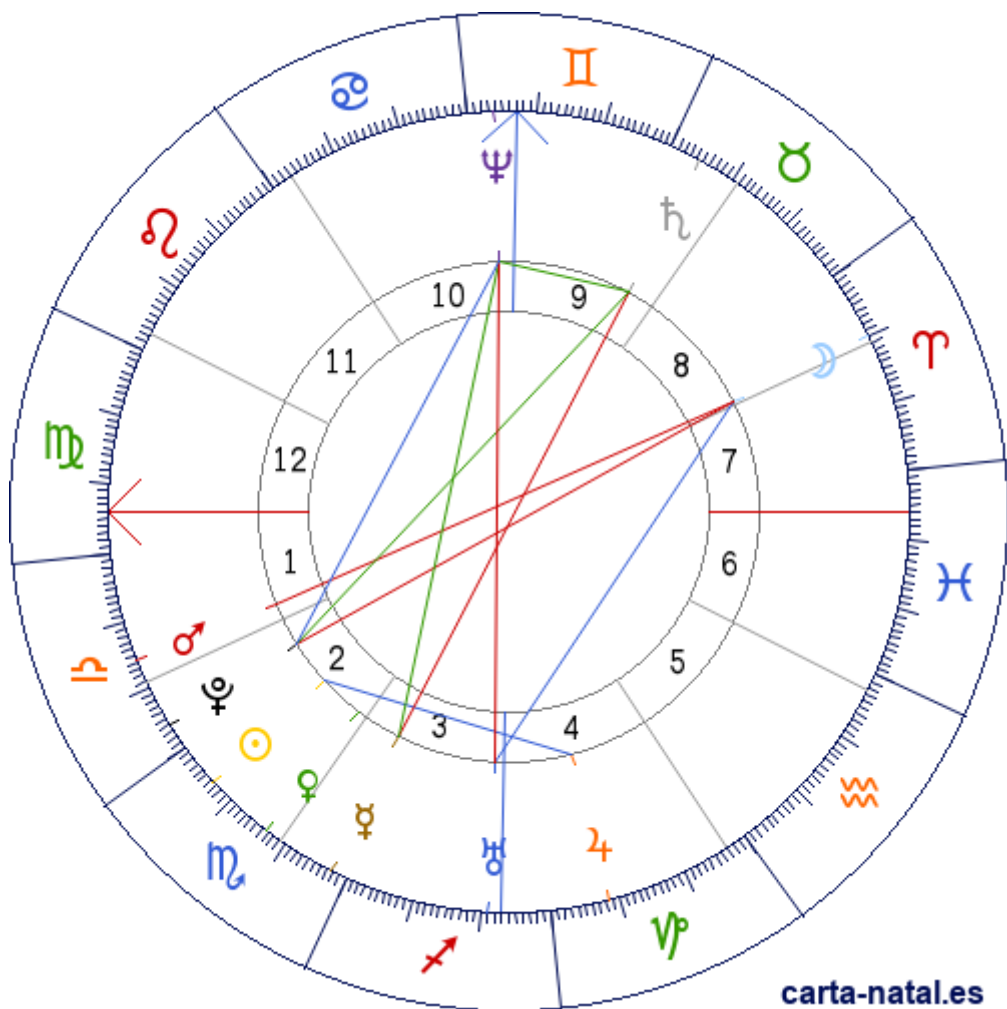

Carta natal

John Adams

30/10/1735 02:57:00 (LMT)

30/10/1735 07:41:01 UT

42:15:10N 71:00:08W

Tropical/geocéntrico

Carta eclíptica

Casas: Placidus

ARMC: 82°20'39.01596"

carta-natal.es

Generalidades

Casas (Placidus)

| | | |
|-----------|---|-----------|
| C 1 (AC) | ♍ | 24°00'57" |
| C 2 | ♈ | 19°13'44" |
| C 3 | ♌ | 19°14'09" |
| C 4 | ♈ | 22°58'16" |
| C 5 | ♍ | 27°00'52" |
| C 6 | ♎ | 27°45'04" |
| C 7 | ♏ | 24°00'57" |
| C 8 | ♏ | 19°13'44" |
| C 9 | ♏ | 19°14'09" |
| C 10 (MC) | ♏ | 22°58'16" |
| C 11 | ♏ | 27°00'52" |
| C 12 | ♏ | 27°45'04" |

Planetas

| | | | |
|---|---|--------------------|-------|
| ☉ | ♍ | 06°26'14" | 2 |
| ☾ | ♏ | 20°15'14" | 8 |
| ☿ | ♌ | 27°42'45" | 3 |
| ♀ | ♌ | 16°51'54" <u>R</u> | 2 » 3 |
| ♂ | ♈ | 15°40'08" | 1 » 2 |
| ♃ | ♍ | 08°33'19" | 4 |
| ♅ | ♏ | 25°34'04" <u>R</u> | 9 |
| ♁ | ♈ | 20°57'03" | 3 » 4 |
| ♆ | ♏ | 26°10'50" <u>R</u> | 10 |
| ♇ | ♈ | 26°06'23" | 2 |

Aspectos

| | | | |
|---|------|---|-----------|
| ☉ | 60° | ♃ | 2.12° (A) |
| ☾ | 180° | ♂ | 4.58° (S) |
| ☾ | 120° | ♁ | 0.7° (A) |
| ☾ | 180° | ♀ | 5.85° (A) |
| ♀ | 180° | ♅ | 2.14° (S) |
| ♀ | 150° | ♆ | 1.53° (S) |
| ♅ | 30° | ♆ | 0.61° (S) |
| ♅ | 150° | ♀ | 0.54° (S) |
| ♁ | 180° | ♆ | 5.23° (A) |
| ♆ | 120° | ♀ | 0.07° (A) |