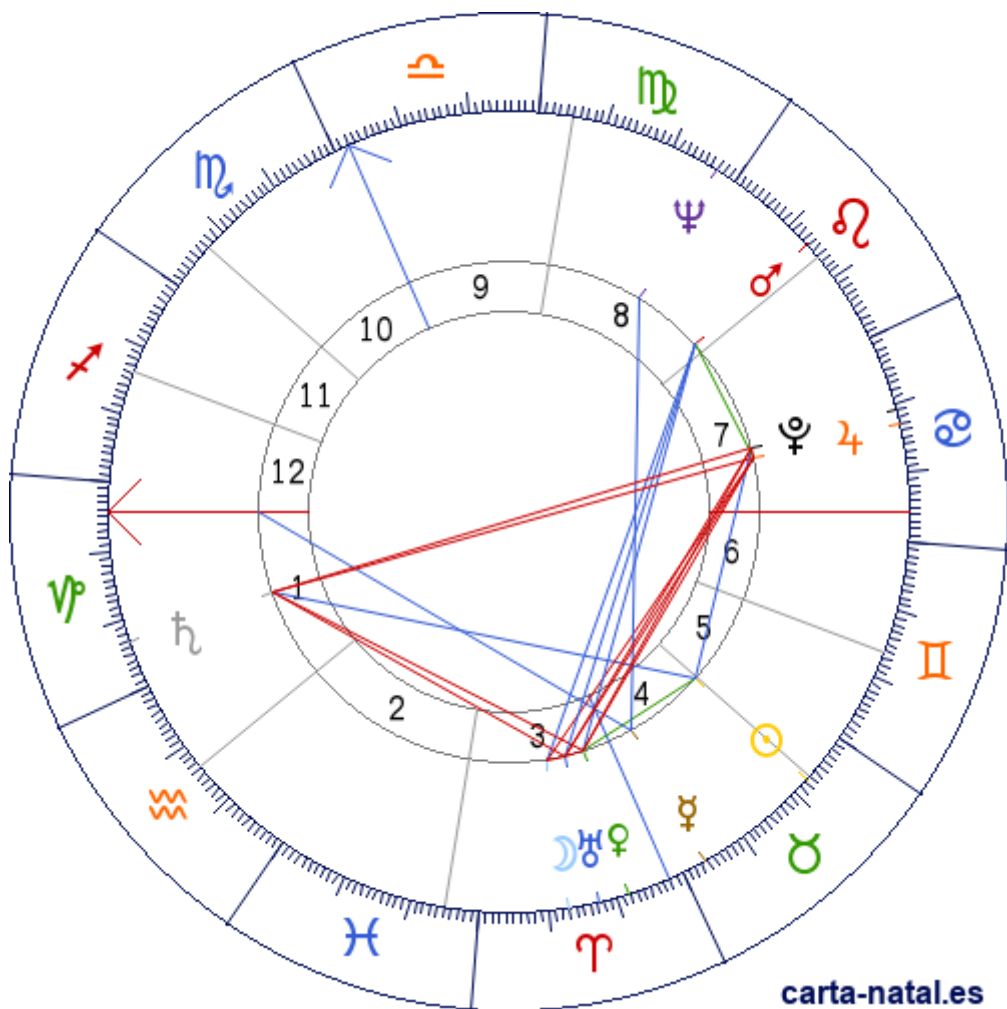

Carta natal

Jim Jones

13/05/1931 22:00:00 (CST)

14/05/1931 04:00:00 UT

40:02:59N 84:56:23W

Tropical/geocéntrico

Carta eclíptica

Casas: Placidus

ARMC: 205°59'51.15516"

carta-natal.es

Generalidades

Casas (Placidus)

C 1 (AC)	♍	04°18'07"
C 2	♌	13°47'40"
C 3	♋	25°02'10"
C 4	♊	27°59'40"
C 5	♈	22°56'51"
C 6	♌	13°48'26"
C 7	♍	04°18'07"
C 8	♎	13°47'40"
C 9	♏	25°02'10"
C 10 (MC)	♐	27°59'40"
C 11	♑	22°56'51"
C 12	♒	13°48'26"

Planetas

☉	♋	22°24'09"	4 » 5
☾	♋	12°55'08"	3
♀	♈	03°35'31"E	4
♀	♋	21°39'02"	3
♂	♎	16°16'50"	8
♃	♌	16°56'17"	7
♄	♍	23°11'16"R	1
♅	♋	17°24'13"	3
♆	♏	02°59'38"E	8
♁	♌	19°02'10"	7

Aspectos

☉	30°	♀	0.75° (A)
☉	120°	♄	0.79° (A)
☉	60°	♁	3.37° (S)
☾	120°	♂	3.36° (A)
☾	90°	♃	4.02° (A)
☾	0°	♅	4.48° (A)
♀	120°	♆	0.6° (S)
♀	120°	AC	0.71° (S)
♀	120°	♂	5.37° (S)
♀	90°	♃	4.71° (S)
♀	90°	♄	1.54° (A)
♀	0°	♅	4.25° (S)
♀	90°	♁	2.61° (S)
♂	30°	♃	0.66° (A)
♂	120°	♅	1.12° (A)

♄	180°	♏	6.25° (A)
♄	90°	♌	0.47° (A)
♄	0°	♍	2.1° (A)
♏	90°	♌	5.78° (A)
♏	180°	♍	4.15° (A)
♌	90°	♍	1.63° (A)