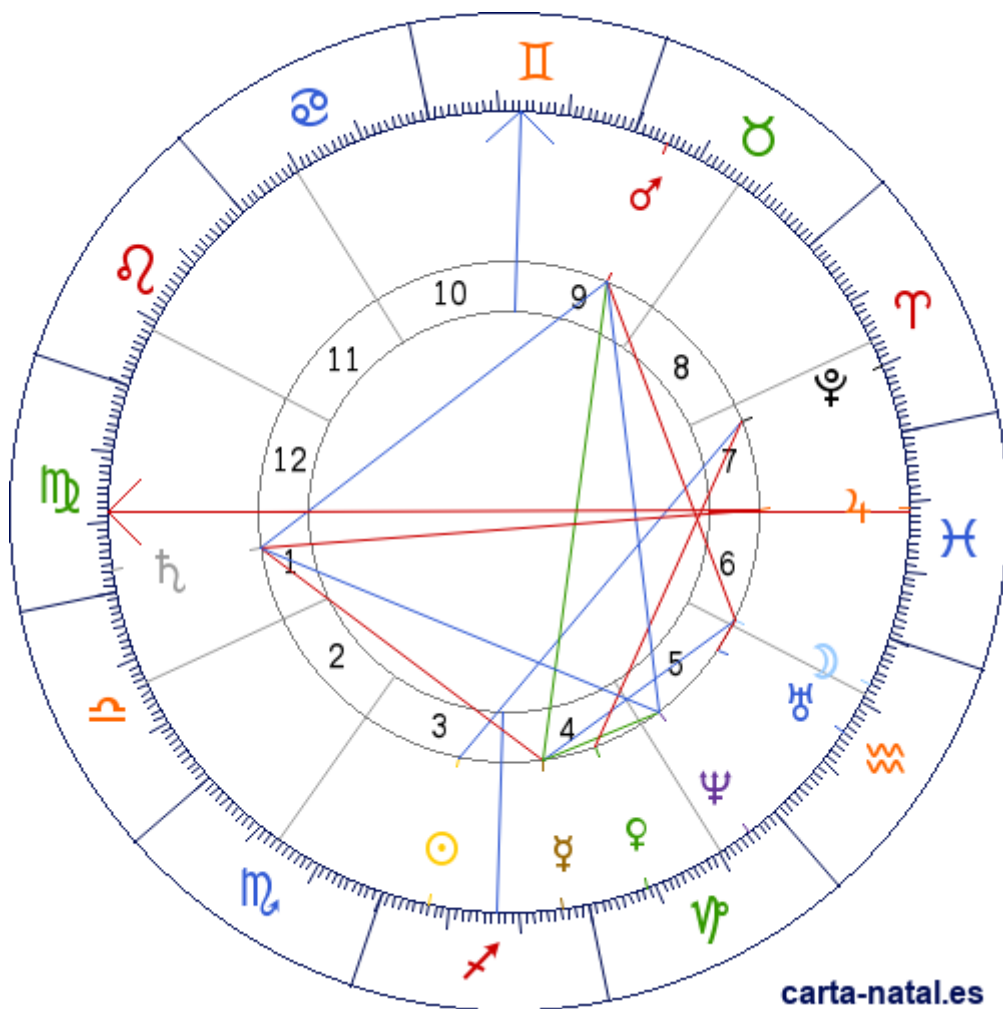

Carta natal

Louisa May Alcott

29/11/1832 00:30:00 (LMT)

29/11/1832 05:38:36 UT

39:46:09N 77:08:53W

Tropical/geocéntrico

Carta eclíptica

Casas: Placidus

ARMC: 75°36'33.74856"

carta-natal.es

Generalidades

Casas (Placidus)

| | | |
|-----------|---|-----------|
| C 1 (AC) | ♌ | 18°29'04" |
| C 2 | ♋ | 13°41'29" |
| C 3 | ♌ | 13°29'48" |
| C 4 | ♈ | 16°45'19" |
| C 5 | ♍ | 20°27'13" |
| C 6 | ♎ | 21°26'0" |
| C 7 | ♏ | 18°29'04" |
| C 8 | ♏ | 13°41'29" |
| C 9 | ♏ | 13°29'48" |
| C 10 (MC) | ♏ | 16°45'19" |
| C 11 | ♏ | 20°27'13" |
| C 12 | ♏ | 21°26'0" |

Planetas

| | | | |
|---|---|--------------------|-------|
| ☉ | ♋ | 07°04'16" | 3 |
| ☾ | ♊ | 22°55'40" | 6 |
| ♀ | ♋ | 26°08'43" | 4 |
| ♀ | ♍ | 08°44'40" | 4 |
| ♂ | ♏ | 25°16'58" <u>R</u> | 9 |
| ♃ | ♏ | 19°09'47" | 7 |
| ♄ | ♌ | 26°43'51" | 1 |
| ♁ | ♎ | 15°09'04" | 5 |
| ♃ | ♍ | 25°11'55" | 5 |
| ♀ | ♏ | 09°48'06" <u>R</u> | 7 » 8 |

Aspectos

| | | | |
|---|------|----|-----------|
| ☉ | 120° | ♀ | 2.73° (A) |
| ☾ | 60° | ♀ | 3.22° (A) |
| ☾ | 90° | ♂ | 2.35° (A) |
| ☾ | 0° | ♁ | 7.78° (S) |
| ♀ | 150° | ♂ | 0.86° (S) |
| ♀ | 90° | ♄ | 0.59° (A) |
| ♀ | 30° | ♃ | 0.95° (S) |
| ♀ | 90° | ♀ | 1.06° (A) |
| ♂ | 120° | ♄ | 1.45° (S) |
| ♂ | 120° | ♃ | 0.08° (A) |
| ♃ | 180° | ♄ | 7.57° (S) |
| ♃ | 180° | AC | 0.68° (A) |
| ♄ | 120° | ♃ | 1.53° (S) |