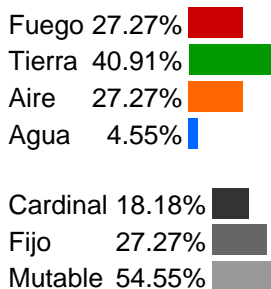

Carta natal

Louisa May Alcott

29/11/1832 00:30:00 (LMT)

29/11/1832 05:38:36 UT

39:46:09N 77:08:53W

Tropical/geocéntrico

Carta eclíptica

Casas: Placidus

ARMC: 75°36'33.74856"

carta-natal.es

Generalidades

Casas (Placidus)

| | | |
|-----------|---|-----------|
| C 1 (AC) | ♌ | 18°29'04" |
| C 2 | ♋ | 13°41'29" |
| C 3 | ♌ | 13°29'48" |
| C 4 | ♈ | 16°45'19" |
| C 5 | ♍ | 20°27'13" |
| C 6 | ♎ | 21°26'0" |
| C 7 | ♏ | 18°29'04" |
| C 8 | ♏ | 13°41'29" |
| C 9 | ♏ | 13°29'48" |
| C 10 (MC) | ♏ | 16°45'19" |
| C 11 | ♏ | 20°27'13" |
| C 12 | ♏ | 21°26'0" |