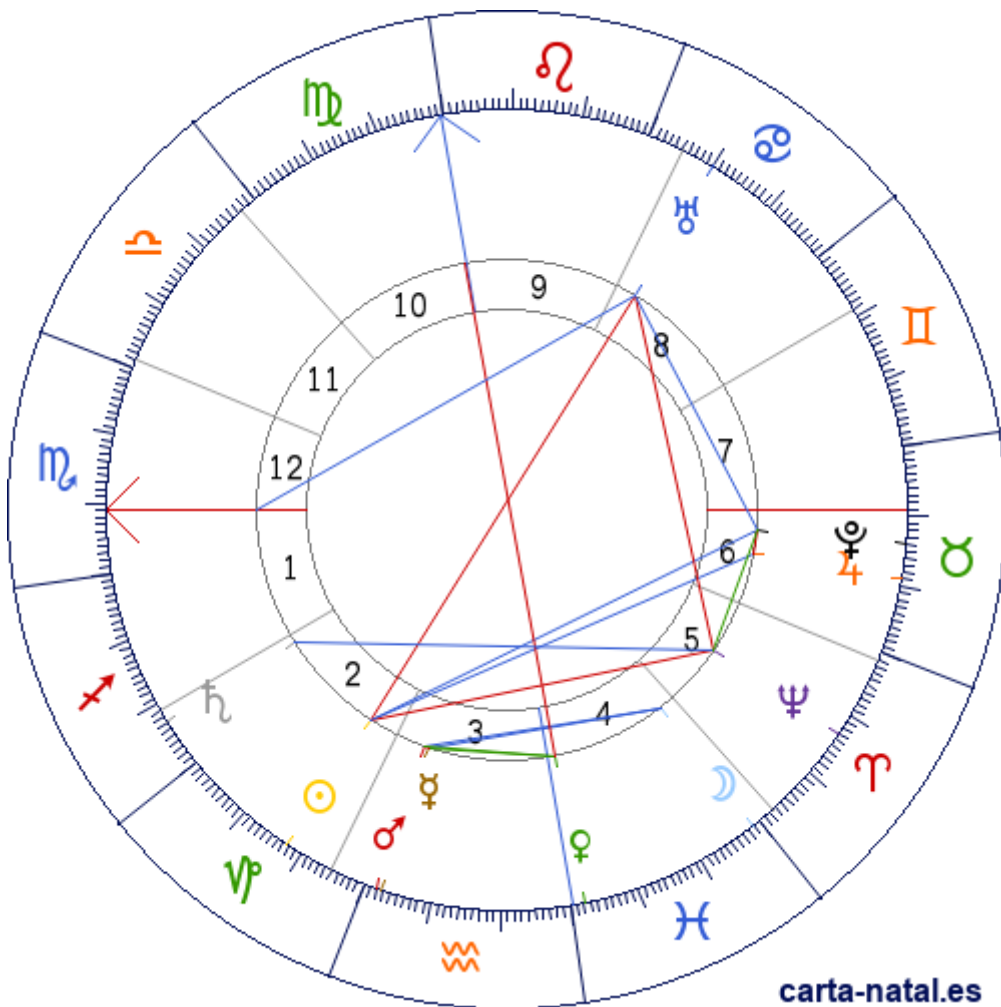

**Carta natal**

**Miguel Primo de Rivera**

08/01/1870 03:00:00 (LMT)  
08/01/1870 03:24:32 UT

36:41:00N 06:08:00W

Tropical/geocéntrico  
Carta eclíptica  
Casas: Placidus

ARMC: 152°28'54.59304"

**Generalidades**

**Casas (Placidus)**

|           |   |           |
|-----------|---|-----------|
| C 1 (AC)  | ♈ | 20°54'53" |
| C 2       | ♉ | 20°54'28" |
| C 3       | ♊ | 24°57'20" |
| C 4       | ♋ | 00°24'29" |
| C 5       | ♌ | 02°26'31" |
| C 6       | ♍ | 28°55'22" |
| C 7       | ♎ | 20°54'53" |
| C 8       | ♏ | 20°54'28" |
| C 9       | ♐ | 24°57'20" |
| C 10 (MC) | ♑ | 00°24'29" |
| C 11      | ♒ | 02°26'31" |
| C 12      | ♓ | 28°55'22" |

**Planetas**

|   |   |                    |   |
|---|---|--------------------|---|
| ☉ | ♊ | 17°42'46"          | 2 |
| ☾ | ♋ | 28°52'16"          | 4 |
| ☿ | ♌ | 02°37'22"          | 3 |
| ♀ | ♋ | 02°03'13"          | 4 |
| ♂ | ♌ | 01°49'12"          | 3 |
| ♃ | ♎ | 11°00'08" <u>E</u> | 6 |
| ♄ | ♉ | 22°47'54"          | 2 |
| ♅ | ♏ | 20°02'37" <u>R</u> | 8 |
| ♆ | ♏ | 16°48'24"          | 5 |
| ♇ | ♎ | 16°06'43" <u>R</u> | 6 |

**Aspectos**

|   |      |    |           |
|---|------|----|-----------|
| ☉ | 120° | ♃  | 6.71° (S) |
| ☉ | 180° | ♅  | 2.33° (A) |
| ☉ | 90°  | ♆  | 0.91° (S) |
| ☉ | 120° | ♇  | 1.6° (S)  |
| ☾ | 60°  | ♀  | 3.75° (A) |
| ☾ | 60°  | ♂  | 2.95° (A) |
| ♀ | 30°  | ♀  | 0.57° (S) |
| ♀ | 0°   | ♂  | 0.8° (S)  |
| ♀ | 30°  | ♂  | 0.23° (A) |
| ♀ | 180° | MC | 1.65° (A) |
| ♃ | 0°   | ♇  | 5.11° (A) |
| ♄ | 120° | ♆  | 5.99° (S) |
| ♅ | 90°  | ♆  | 3.24° (A) |
| ♅ | 60°  | ♇  | 3.93° (A) |
| ♅ | 120° | AC | 0.87° (S) |